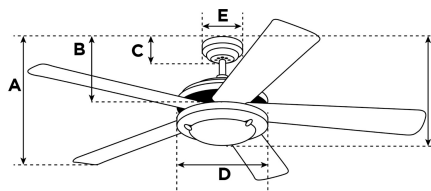

Item Number 7247500

Roundabout Ceiling Fan

30" Brushed Nickel Finish Reversible Blades (Multi-Color/White) Includes Light Kit with Opal Frosted Glass

Specifications

| | |
|---------------------------|---|
| Size | 30" |
| Blades | Reversible MDF Blades (Multi-Color/White) |
| Blade Pitch | 18° |
| Approved Location | Indoor |
| Suggested Room Size | Small Room (10x10) or smaller |
| Down Rod | 3/4" x 4" |
| Installation | Down Rod Only |
| Max. Ceiling Angle | 18° |
| Lead Wire | 78" |
| Light Bulb Usage | Includes (2) Candelabra (E12) Base, 40 Watt G16 1/2 Lamps |
| Control | Remote Control Adaptable |
| Motor Finish | Brushed Nickel |
| Motor Material | Silicon Steel Motor 153mm x 10mm |
| Reverse Airflow | Yes |
| Capacitor | Dual |
| Switch Housing Cap | Not Included |

Reversible White Finish Blades

Energy Information

| | |
|--------------------------|-----------------------------------|
| Airflow Efficiency | 64 Cubic Feet Per Minute Per Watt |
| Electricity Use | 39 Watts (excludes lights) |
| Airflow | 2483 Cubic Feet per Minute |
| Max rpm | 265 |

Warranty

Ceiling fans backed by our Limited Lifetime Warranty have a lifetime motor warranty and a 2-year warranty on all other parts.

| | |
|--|-------|
| A. Top of Canopy to Bottom of Blades | 11.4" |
| B. Top of Canopy to Bottom of Switch House | 13.8" |
| C. Top of Canopy to Bottom of Canopy | 2.4" |
| D. Width of Motor Housing | 7.7" |
| E. Width of Canopy | 5.1" |
| F. Top of Canopy to Bottom of Glass | 15.9" |