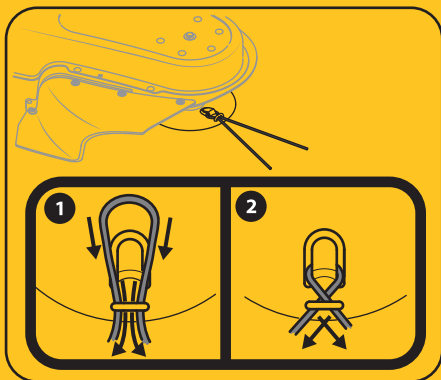

Cub Cadet®

WHEELED STRING TRIMMER REPLACEMENT CUTTING LINES

FITS CUB CADET®, REMINGTON®,
TROY-BILT®, MTD®, YARD-MAN®,
YARD MACHINES®, and BOLENS®

743-0112
731-10080

Diameter

.155 in.
(3.9 mm)

18.5 in. Pre-cut Line
(47 cm)

10 Pieces

IF SPONGE DRIES OUT, REACTIVATE
CONDITIONING AGENTS BY ADDING
2 CAPFULS OF WATER TO THE TUBE.

DISTRIBUTED BY:

Cub Cadet
P.O. Box 368023
Cleveland, OH 44136-9723
C.O.O.: U.S.A.

490-040-C035

777X46877A