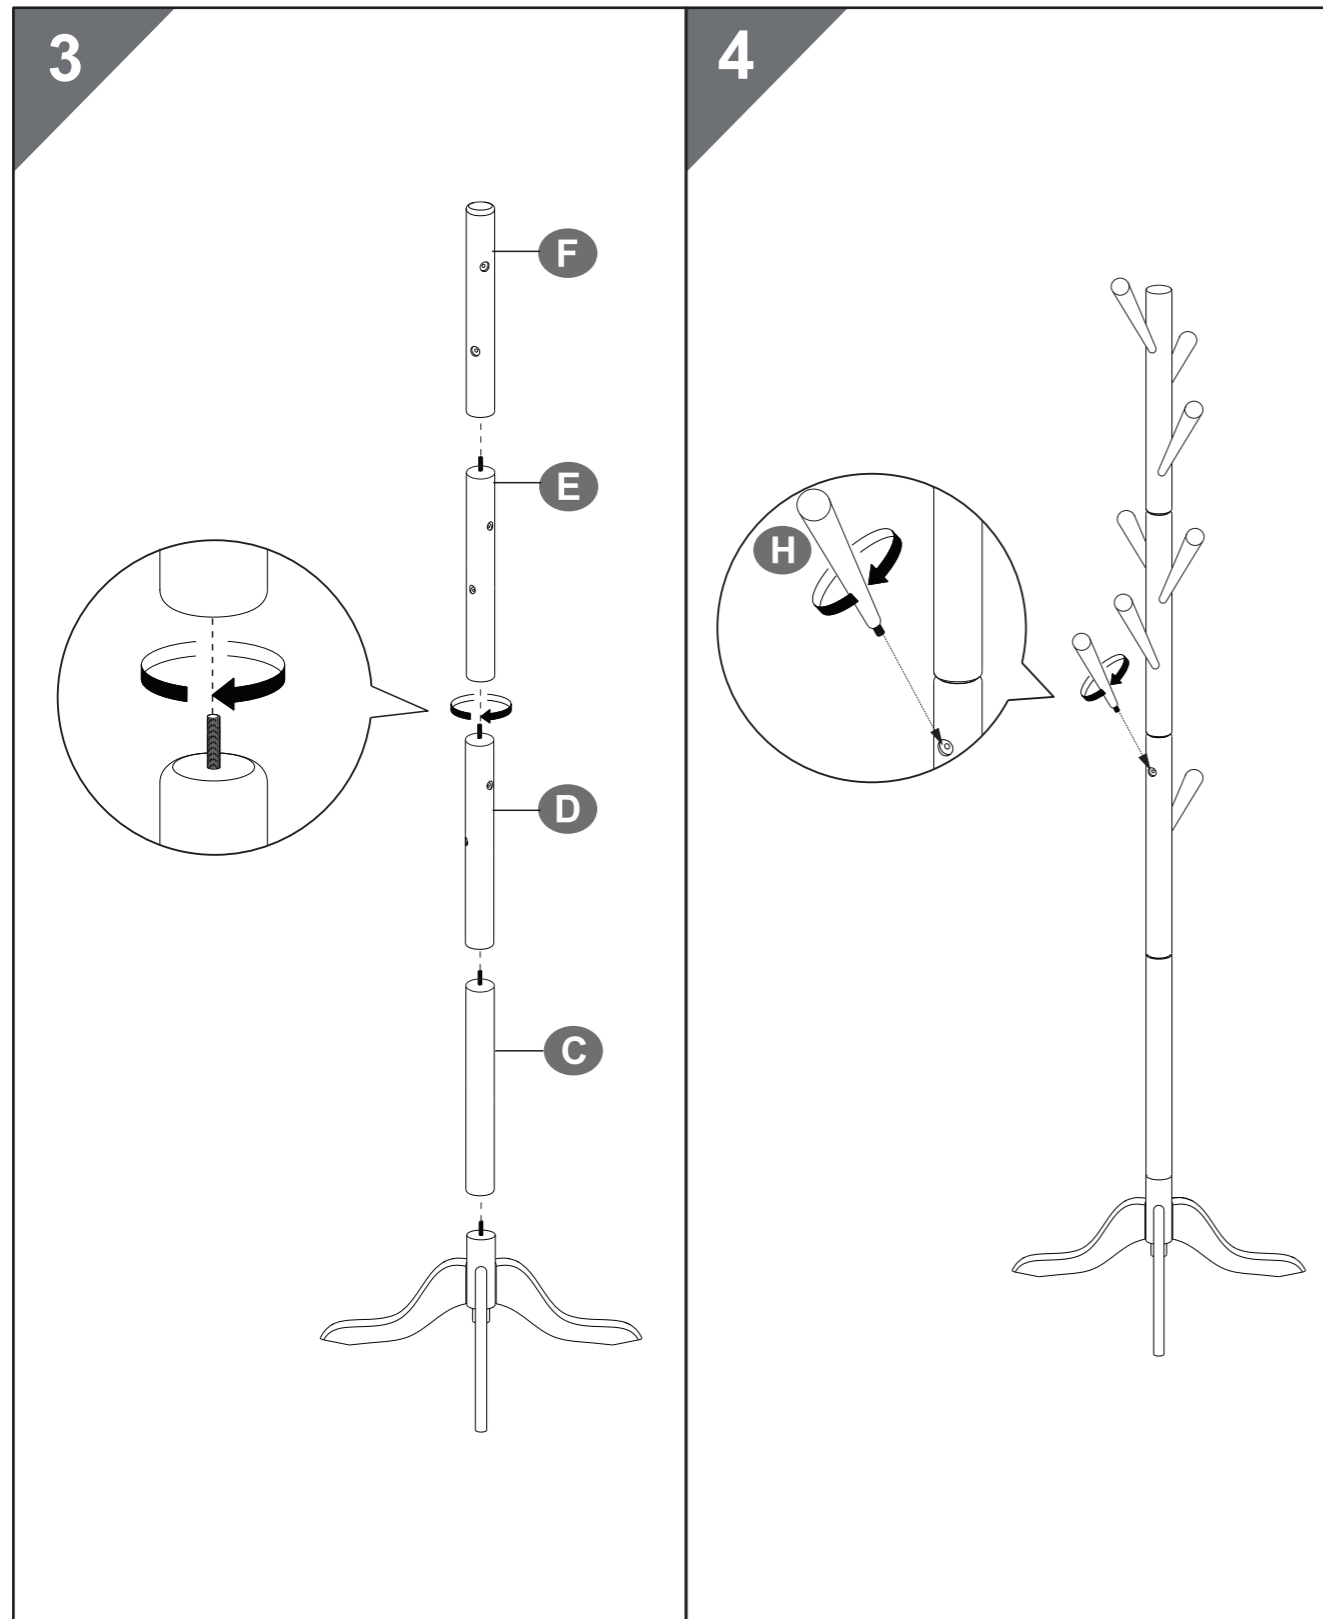

Care and Maintenance

Use a soft, clean cloth that will not scratch the surface when dusting.

Use of furniture polish is not necessary.

Should you choose to use polish, test first in an inconspicuous area.

Using solvents of any kind on your furniture may damage the finish.

Never use water to clean your furniture as it may cause damage to the finish.

Liquid spills should be removed immediately. Using a soft clean cloth, blot the spill gently. Avoid rubbing.

Check bolts/screws periodically and tighten them if necessary.

Further advice about wood furniture care

It is best to keep your furniture in a climate-controlled environment.

Extreme temperature and humidity changes can cause fading, warping, shrinking and splitting of wood.

It is advised to keep furniture away from direct sunlight as sun may damage the finish.

Proper care and cleaning at home will extend the life of your purchase.

Following these important and helpful tips will enhance your furniture as it ages.