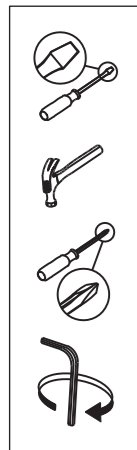

**USER'S MANUAL**  
**Hall Tree Coat Rack**  
**HW65612BN&GR**

THIS INSTRUCTION BOOKLET CONTAINS **IMPORTANT** SAFETY INFORMATION. PLEASE READ AND KEEP FOR FUTURE REFERENCE.

**Please give us a chance to make it right and do better!**

Contact our friendly customer service department for help first.  
Replacements for missing or damaged parts will be shipped ASAP!

**FLOOR AREA**  
**2MX2M**

**ASSEMBLED BY 1 ADULT**

**Follow Costway**  
Visit us: [www.costway.com](http://www.costway.com)

# Before You Start

- ⚠ Read each step carefully before starting. It is very important to ensure each step followed in correct order, otherwise assembly difficulties may occur.
- ⚠ Most of board parts are labeled or stamped on the raw edges. Have a check to make sure all parts are included.
- ⚠ Work in a spacious area, preferably on a carpet close to where the unit will be used.
- ⚠ Keep the handtools close at hand. Do not use power tools to assemble your furniture. They may scratch or damage the parts.

## PART LIST

<p><b>A</b> × 1</p> 	<p><b>B</b> × 1</p> 	<p><b>C</b> × 1</p> 
<p><b>D</b> × 1</p> 	<p><b>E</b> × 1</p> 	<p><b>F</b> × 1</p> 
<p><b>G</b> × 3</p> 	<p><b>H</b> × 8</p> 	