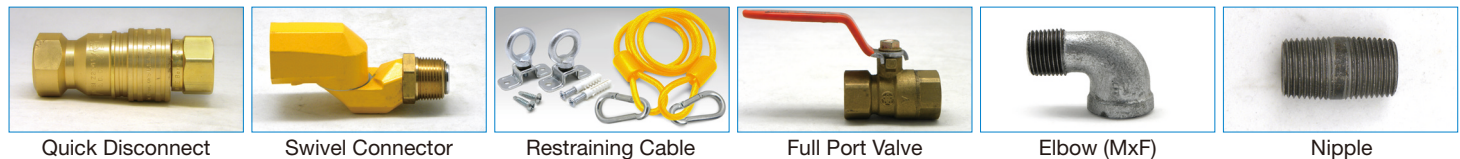

Global Pipe Manufacturer

EASYFLEX

Commercial Food Service Gas Connectors

Stainless Steel Braided for durability, PVC coated for sanitation, and 360° rotational fittings for free movement.

- *Stainless Steel Braided Construction*
- *PVC Coated*
- *360° rotation at both ends*

Hose Types Lengths : 24", 36", 48", 60", 72"

Food Service Braided & PVC-Coated & 360° Rotational End		Commercial Countertop Braided & PVC-Coated		Commercial Stationary PVC-Coated	
Model #	Fittings	Model #	Fittings	Model #	Fittings
EFGC-012-BJ-1010 EFGC-034-BJ-1414 EFGC-010-BJ-1616	1/2" MIP x 1/2" MIP 3/4" MIP x 3/4" MIP 1" MIP x 1" MIP	EFGC-012-BJC-1010 EFGC-012-BJC-1011	1/2" MIP x 1/2" MIP 1/2" MIP x 1/2" FIP	EFGC-012-BES-1010 EFGC-012-BES-1011 EFGC-034-BES-1414 EFGC-034-BES-1415 EFGC-010-BES-1616 EFGC-010-BES-1617	1/2" MIP x 1/2" MIP 1/2" MIP x 1/2" FIP 3/4" MIP x 3/4" MIP 3/4" MIP x 3/4" FIP 1" MIP x 1" MIP 1" MIP x 1" FIP

Accessories

ID	1/2"	3/4"	1"
Quick Disconnect	FS-QD-012	FS-QD-034	FS-QD-010
Swivel	-	FS-SW-034	FS-SW-010
Restraining Cable	Lengths : 24", 36", 48", 60", 72" <input type="checkbox"/> For adjustable restraining devices, actual cable length is 12" shorter than the hose length.		
Valve(Full Port)	EFV-012	EFV-034	EFV-010
Elbow	EFG-L-012 (FIPxFIP)	EFG-L-034 (FIPxFIP)	EFG-L-010 (FIPxFIP)
	EFG-L-012-M (FIPxMIP)	EFG-L-034-M (FIPxMIP)	EFG-L-010-M (FIPxMIP)
Nipple(Canadian Type)	EFG-NP-012 (MIPxMIP)	EFG-NP-034 (MIPxMIP)	EFG-NP-010 (MIPxMIP)

Materials

- Tubing : Stainless Steel 304 (ASTM A240)
- Fittings : Zinc-Plated Steel S45C
- Coating : Yellow or Black PVC

Certifications & Approvals

- ANSI Z21.69 / CSA 6.16 Connectors for Movable Gas Appliances