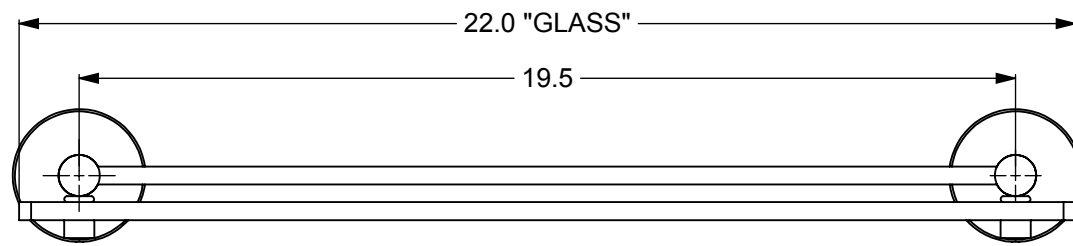

ITEM NO.	PART NUMBER	DESCRIPTION	QTY.
1	BPRD	Back Plate	2
2	IRWRT-22	IPE SHELF	1
3	CRRD-12	Connector	8
4	TU12-1.8	Tube-12, L=1.8	2
5	MR-TILT-FITT	HUB-CON	2
6	TU12-2	Tube-12, L=2	2
7	HBTTT-78	Hub	2
8	CARD-58	LOCK	2
9	TU38-19.5	TUBE -38,L=19.5	2

UNLESS OTHERWISE STATED

.X	±.3mm
.XX	±.15mm
.XXX	±.008mm

COPYRIGHT © Allied Brass 2016

DRAWN	2/12/2017	I.M
CHECKED	2/12/2017	P.D
APPROVED	2/12/2017	R.A

MATERIAL: BRASS
 DESCRIPTION: Prestige Skyline Collection Solid IPE Ironwood Shelf with Gallery Rail