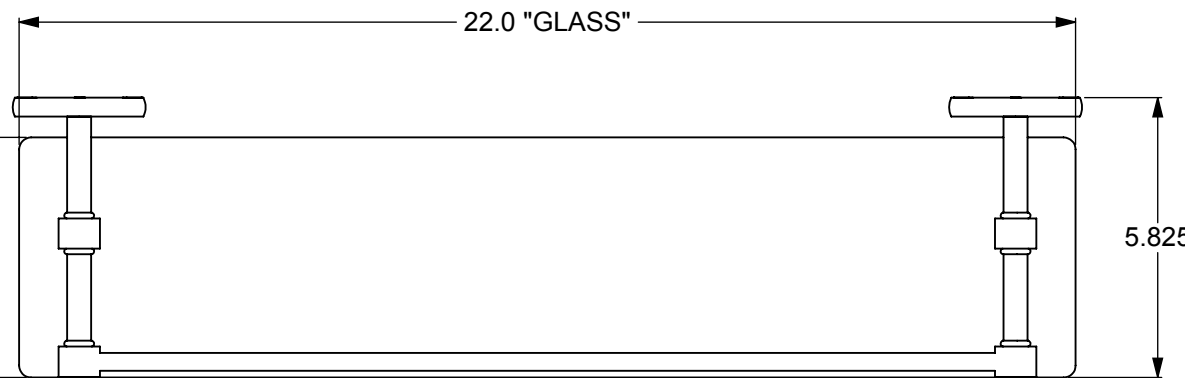

ITEM NO.	PART NUMBER	DESCRIPTION	QTY.
1	BPRD	Back Plate	2
2	IRWRT-22	IPE SHELF	1
3	CRRD-12	Connector	8
4	TU12-1.8	Tube-12, L=1.8	2
5	MR-TILT-FITT	HUB-CON	2
6	TU12-2	Tube-12, L=2	2
7	HBTTT-78	Hub	2
8	CARD-58	LOCK	2
9	TU38-19.5	TUBE -38,L=19.5	2

UNLESS OTHERWISE STATED

.X	±.3mm
.XX	±.15mm
.XXX	±.008mm

COPYRIGHT © Allied Brass 2016

DRAWN	2/12/2017	I.M
CHECKED	2/12/2017	P.D
APPROVED	2/12/2017	R.A

MATERIAL: BRASS
 DESCRIPTION: Prestige Skyline Collection Solid IPE Ironwood Shelf with Gallery Rail