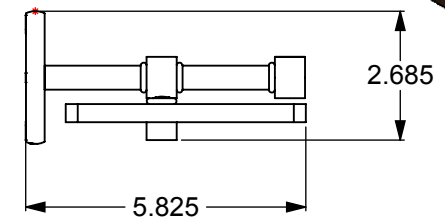

ITEM NO.	PART NUMBER	DESCRIPTION	QTY.
1	BPRD	Back Plate	2
2	IRWRT-22	IPE SHELF	1
3	CRRD-12	Connector	8
4	TU12-1.8	Tube-12, L=1.8	2
5	MR-TILT-FITT	HUB-CON	2
6	TU12-2	Tube-12, L=2	2
7	HBTTT-78	Hub	2
8	CARD-58	LOCK	2
9	TU38-19.5	TUBE -38,L=19.5	2

UNLESS OTHERWISE STATED

.X	±.3mm
.XX	±.15mm
.XXX	±.008mm

COPYRIGHT © Allied Brass 2016

DRAWN	2/12/2017	I.M
CHECKED	2/12/2017	P.D
APPROVED	2/12/2017	R.A

MATERIAL: BRASS
 DESCRIPTION: Prestige Skyline Collection Solid IPE Ironwood Shelf with Gallery Rail