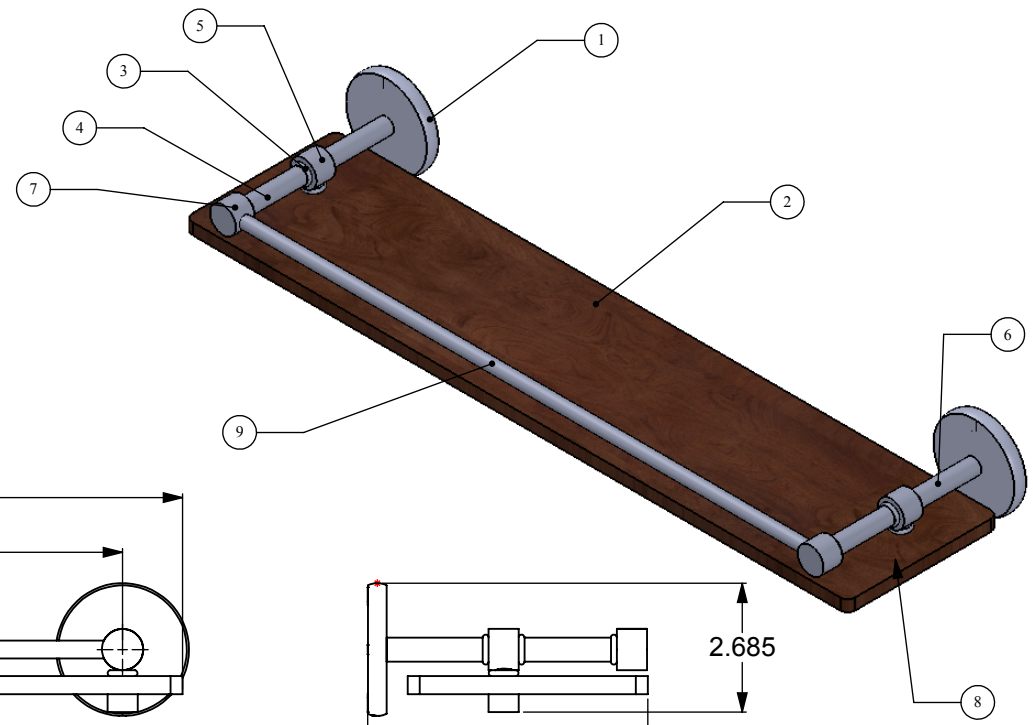

ITEM NO.	PART NUMBER	DESCRIPTION	QTY.
1	BPRD	Back Plate	2
2	IRWRT-22	IPE SHELF	1
3	CRRD-12	Connector	8
4	TU12-1.8	Tube-12, L=1.8	2
5	MR-TILT-FITT	HUB-CON	2
6	TU12-2	Tube-12, L=2	2
7	HBTTT-78	Hub	2
8	CARD-58	LOCK	2
9	TU38-19.5	TUBE -38,L=19.5	2

UNLESS OTHERWISE STATED

.X	±.3mm
.XX	±.15mm
.XXX	±.008mm

COPYRIGHT © Allied Brass 2016

DRAWN	2/12/2017	I.M
CHECKED	2/12/2017	P.D
APPROVED	2/12/2017	R.A

MATERIAL: BRASS
 DESCRIPTION: Prestige Skyline Collection Solid IPE Ironwood Shelf with Gallery Rail

FINISH	TBD
QUANTITY	TBD
DRAWING No.	REV
P1000-1-22-GAL-IRW	0
SCALE	1:4 SHEET: 01 A4