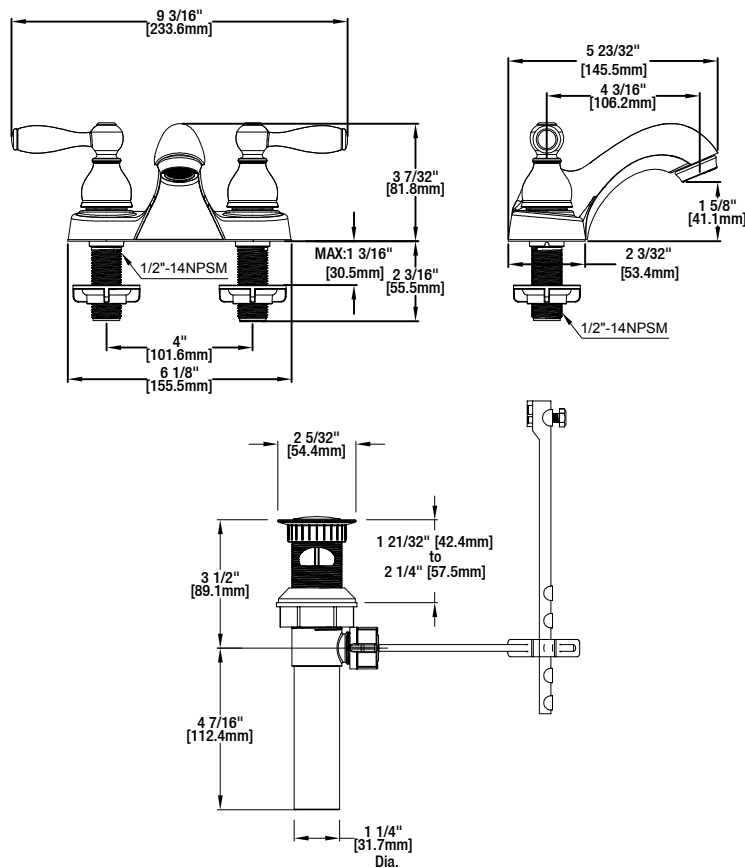

Specifications

Mandouri 4 in. Centerset 2-Handle Low Arc Bathroom Faucet

MODEL	YOW SKU#	FINISH
65470W-6101	703414	Polished Chrome
65470W-6104	703435	Brushed Nickel PVD
65470W-6127H2	703417	Mediterranean Bronze

FEATURES

- Requires 3-Hole Sink with 4" On-Center
- 1/2" IPS Connections
- Max Flow Rate: 1.2 gpm (4.5 L/min) at 60 psi
- Max Countertop Thickness: 1 3/16"
- Spout Reach: 4 3/16"
- Spout Height: 3 7/32"
- 1/4 Turn Ceramic Valve for Lifetime Drip-free Operation
- With ABS Pop-up
- With Zinc Lever Handle
- Exposed Aerator

INSTALLATION DIMENSIONS