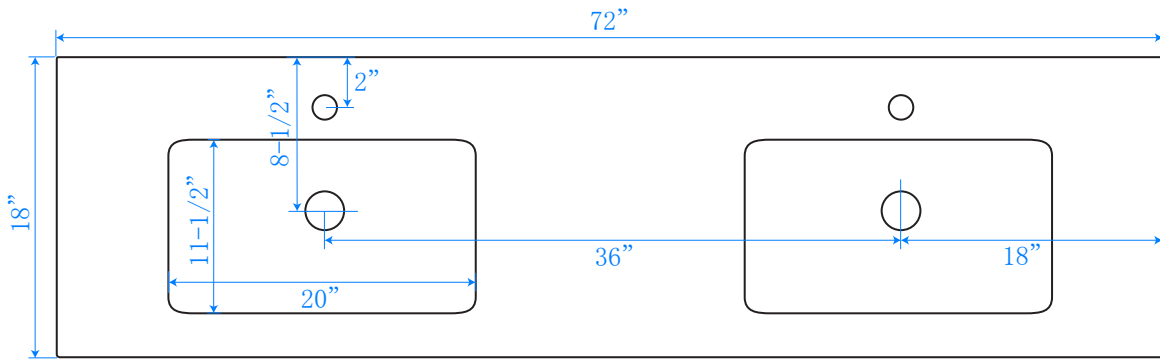

# WYNDHAM COLLECTION

WC-R4600-72-DBL