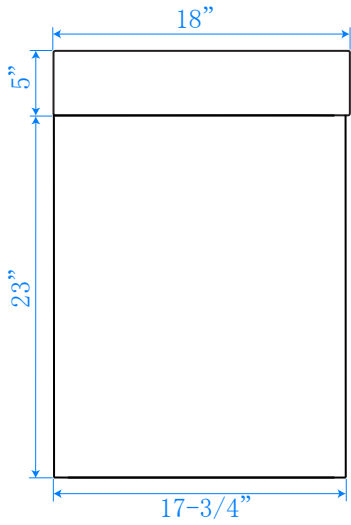

# WYNDHAM COLLECTION

WC-R4600-72-DBL