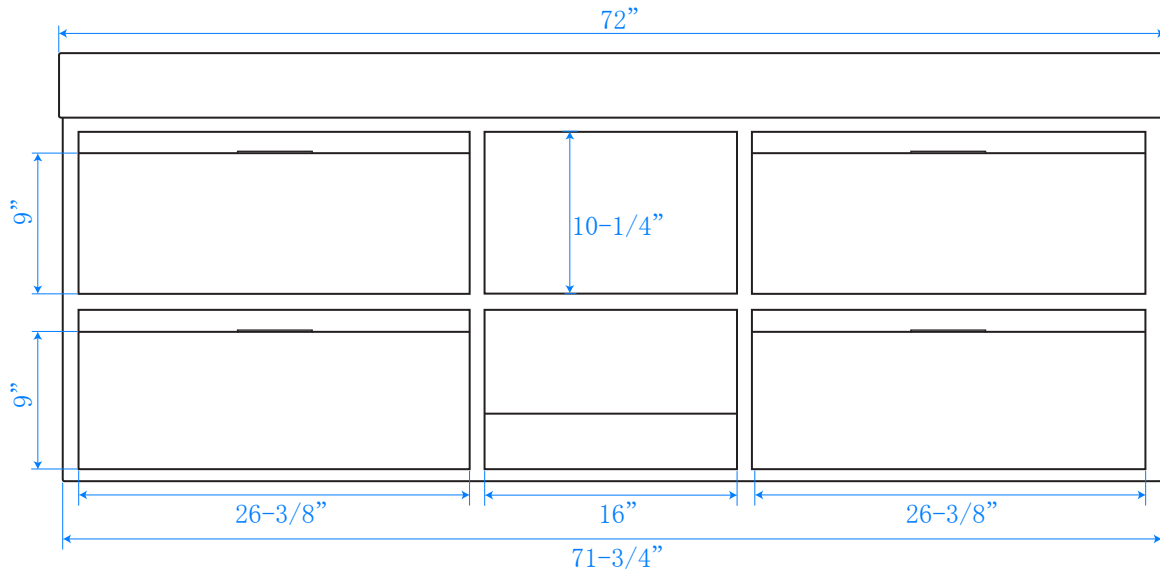

# WYNDHAM COLLECTION

WC-R4600-72-DBL