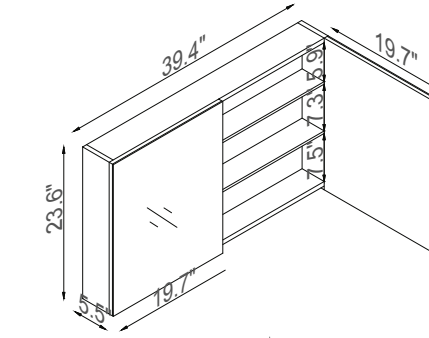

Streamline

Basin

Master Cabinet

K1820-170-24-51MR