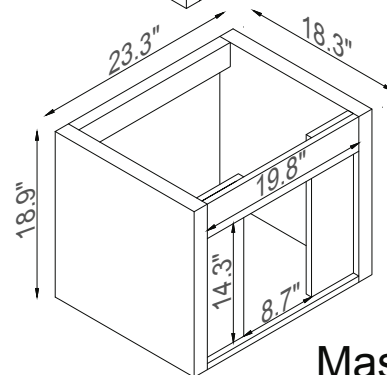

Streamline

Basin

Master Cabinet

K1820-170-24-51MR