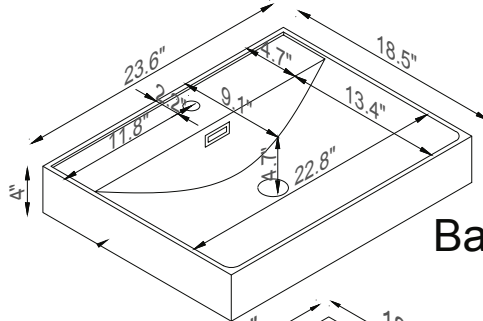

Streamline

Basin

Master Cabinet

K1820-170-24-51MR