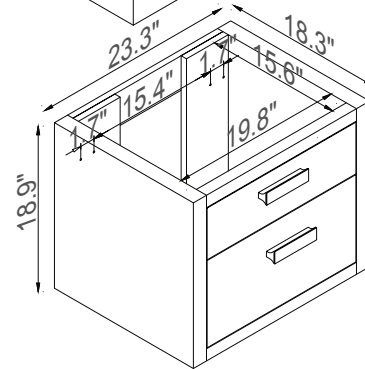

Streamline

Basin

Master Cabinet

K1820-170-24-51MR