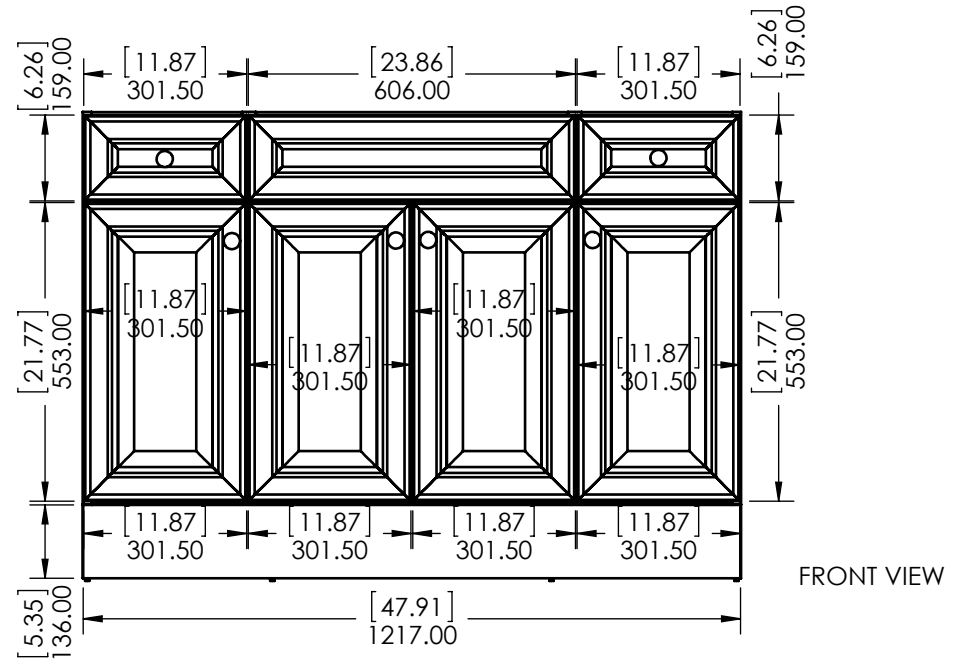

ITEM ID	DESCRIPTION
GF4821-WH	Glensford 48in x 21in D Vanity in White
GF4821-BT	Glensford 48in x 21in D Vanity in Butterscotch

REV	ECO#	DESCRIPTION	REV'D BY DATE	CHK'D BY DATE	APR'V'D BY DATE
0		New Release	IASV 5/1/17	IASV 5/1/17	IASV 5/1/17

PROPRIETARY AND CONFIDENTIAL
THE INFORMATION CONTAINED IN THIS DRAWING IS THE SOLE PROPERTY OF WOODCRAFTERS HOME PRODUCTS L.L.C. ANY REPRODUCTION IN PART OR AS A WHOLE WITHOUT THE WRITTEN PERMISSION OF WOODCRAFTERS HOME PRODUCTS L.L.C. IS PROHIBITED.

UNLESS OTHERWISE SPECIFIED
DIMENSIONS ARE IN mm and [inches]
AND TOLERANCES ARE +/- 1.0 [0.04]

DRAWN BY:	IASV	5/1/17
CHECKED BY:	IASV	5/1/17
APPROVED BY:	IASV	5/1/17
DO NOT SCALE DRAWING	SCALE: 1:10	SIZE: A

TITLE:	GLENSFORD 48" ASSEMBLY	
PART NO:	PAGE 1 OF 1	REV: 0