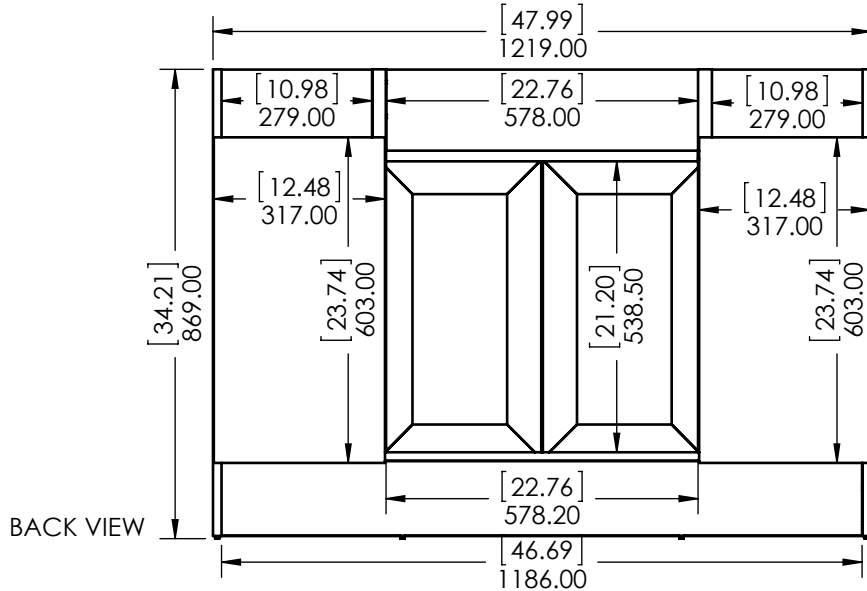

ITEM ID	DESCRIPTION
GF4821-WH	Glensford 48in x 21in D Vanity in White
GF4821-BT	Glensford 48in x 21in D Vanity in Butterscotch

REV	ECO#	DESCRIPTION	REV'D BY DATE	CHK'D BY DATE	APR'V'D BY DATE
0		New Release	IASV 5/1/17	IASV 5/1/17	IASV 5/1/17

PROPRIETARY AND CONFIDENTIAL
THE INFORMATION CONTAINED IN THIS DRAWING IS THE SOLE PROPERTY OF WOODCRAFTERS HOME PRODUCTS L.L.C. ANY REPRODUCTION IN PART OR AS A WHOLE WITHOUT THE WRITTEN PERMISSION OF WOODCRAFTERS HOME PRODUCTS L.L.C. IS PROHIBITED.

UNLESS OTHERWISE SPECIFIED
DIMENSIONS ARE IN mm and [inches]
AND TOLERANCES ARE +/- 1.0 [0.04]

DRAWN BY:	IASV	5/1/17
CHECKED BY:	IASV	5/1/17
APPROVED BY:	IASV	5/1/17
DO NOT SCALE DRAWING	SCALE: 1:10	SIZE: A

TITLE:	GLENSFORD 48" ASSEMBLY	
PART NO:	PAGE 1 OF 1	REV: 0