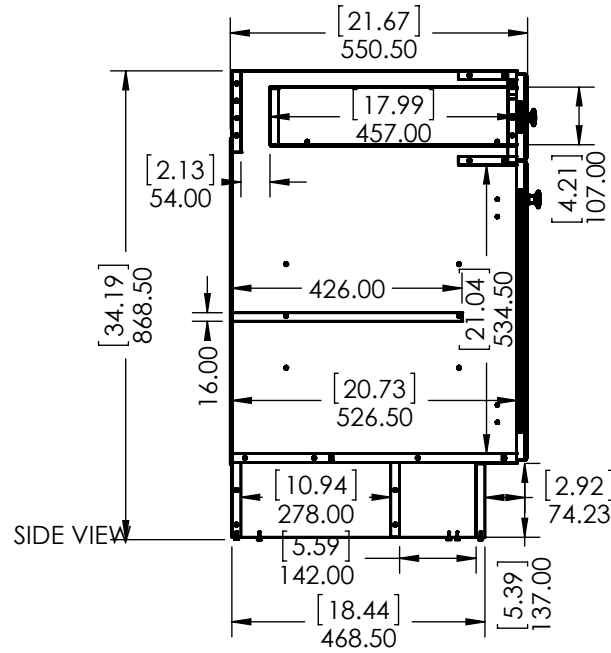

ITEM ID	DESCRIPTION
GF4821-WH	Glensford 48in x 21in D Vanity in White
GF4821-BT	Glensford 48in x 21in D Vanity in Butterscotch

REV	ECO#	DESCRIPTION	REV'D BY DATE	CHK'D BY DATE	APR'V'D BY DATE
0		New Release	IASV 5/1/17	IASV 5/1/17	IASV 5/1/17

PROPRIETARY AND CONFIDENTIAL
THE INFORMATION CONTAINED IN THIS DRAWING IS THE SOLE PROPERTY OF WOODCRAFTERS HOME PRODUCTS L.L.C. ANY REPRODUCTION IN PART OR AS A WHOLE WITHOUT THE WRITTEN PERMISSION OF WOODCRAFTERS HOME PRODUCTS L.L.C. IS PROHIBITED.

UNLESS OTHERWISE SPECIFIED
DIMENSIONS ARE IN mm and [inches]
AND TOLERANCES ARE +/- 1.0 [0.04]

DRAWN BY:	IASV	5/1/17
CHECKED BY:	IASV	5/1/17
APPROVED BY:	IASV	5/1/17
DO NOT SCALE DRAWING	SCALE: 1:10	SIZE: A

TITLE:	GLENSFORD 48" ASSEMBLY	
PART NO:	PAGE 1 OF 1	REV: 0