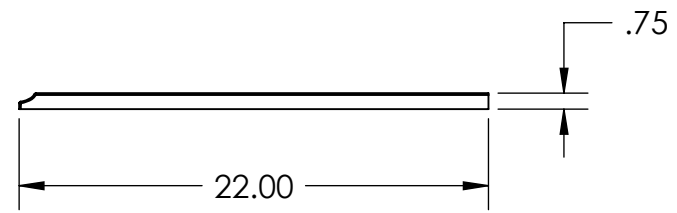

Ø 1.125

Note:
Top will use Medium Oval Undermount

PROPRIETARY AND CONFIDENTIAL
THE INFORMATION CONTAINED IN THIS DRAWING IS THE SOLE PROPERTY OF WOODCRAFTERS HOME PRODUCTS L.L.C. ANY REPRODUCTION IN PART OR AS A WHOLE WITHOUT THE WRITTEN PERMISSION OF WOODCRAFTERS HOME PRODUCTS L.L.C. IS PROHIBITED.

UNLESS OTHERWISE SPECIFIED
DIMENSIONS ARE IN INCHES
TOLERANCES:
-0 +.125

DRAWN BY:	E. Sandoval	3/26/2012
CHECKED BY:		
APPROVED BY:		
DO NOT SCALE DRAWING	SCALE: 1:9	SIZE: A

TITLE:	HD Dot Com Vanity Top 37x22 Colorpoint-Stone Effects
PART NO:	
PAGE	1 OF 1
REV:	0