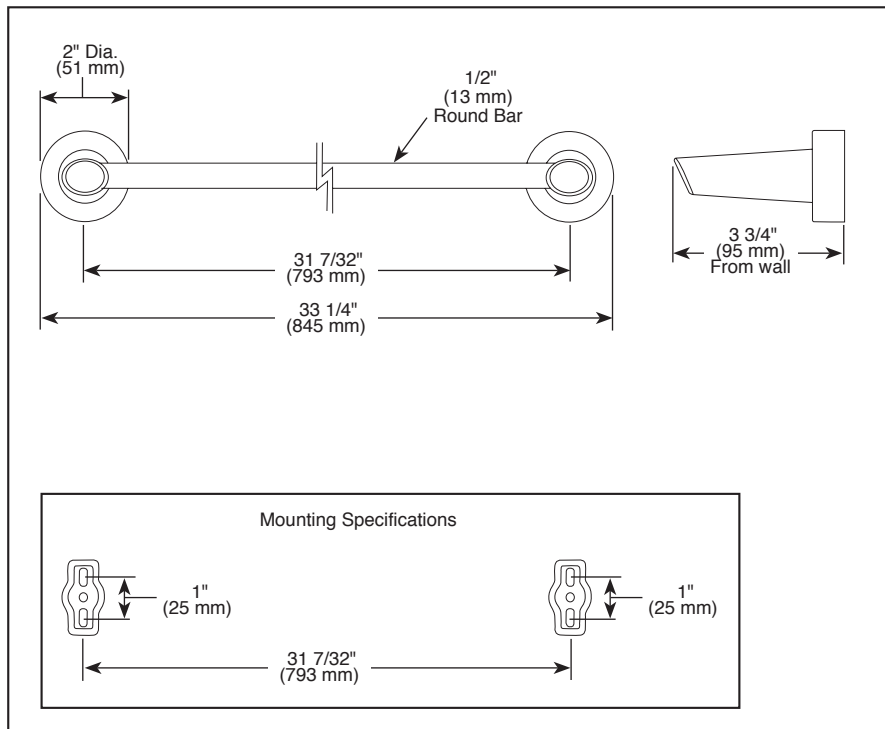

## ACCESSORIES

- Compel™ Bath Collection
- 30" Towel Bar

Submitted Model No.: \_\_\_\_\_

Specific Features: \_\_\_\_\_

▲ Designate proper finish suffix

### STANDARD SPECIFICATIONS:

- Wood blocking is preferable behind all wall surfaces. If wood blocking is not available, the following fasteners are suggested: Tile/Masonry-Plastic or lead Anchors Plaster/drywall-Toggle bolts.
- Mounting hardware and mounting template included with product.