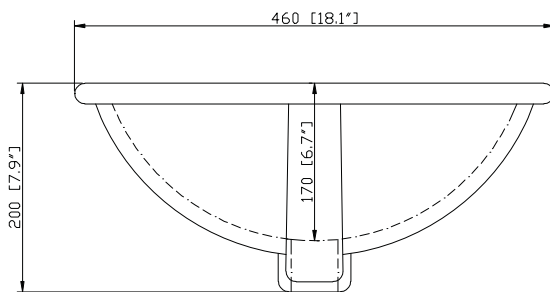

## Nominal Dimension

- 24W x 21.5D x 34H (inches)

## Product Diagrams

Front

Back

Side

Top

*Avanity*

CUM18LN / CUM18WT

**Features**

- Vitreous China
- Undermount application

**Colors / Finishes**

- WT - White
- LN - Linen

**Nominal Dimension**

- 18.1W x 15D x 7.9H inches
- 458 x 380 x 200 mm

**Components**

<b>Drain</b>	VC-DRAIN-CP	VC-DRAIN-BN					
<b>Vanity Top</b>	SUT25BK	SUT25CW	SUT25GB	SUT31BK	SUT31CW	SUT31GB	SUT37BK
	SUT37GB	SUT49BK	SUT49CW	SUT49GB	SUT37CW	SUT61BK	SUT61CW
	SUT61GB	SUT73BK	SUT73CW	SUT73GB			

**Product Diagrams**

Front

Side