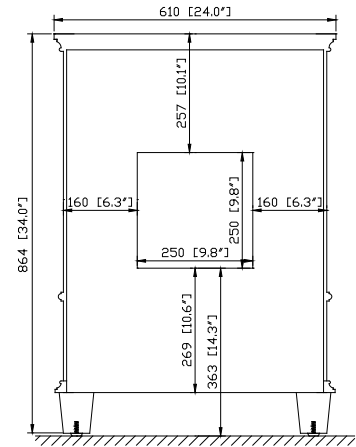

## Nominal Dimension

- 24W x 21.5D x 34H (inches)

## Components

Mirror	WINDSOR -M24-WT	
Vanity Top	WINDSOR-SUT25GB	
Sink	CUM18WT	CUM18LN

## Product Diagrams

Front

Back

Side

Top

*Avanity*

CUM18LN / CUM18WT

**Features**

- Vitreous China
- Undermount application

**Colors / Finishes**

- WT - White
- LN - Linen

**Nominal Dimension**

- 18.1W x 15D x 7.9H inches
- 458 x 380 x 200 mm

**Components**

<b>Drain</b>	VC-DRAIN-CP	VC-DRAIN-BN					
<b>Vanity Top</b>	SUT25BK	SUT25CW	SUT25GB	SUT31BK	SUT31CW	SUT31GB	SUT37BK
	SUT37GB	SUT49BK	SUT49CW	SUT49GB	SUT37CW	SUT61BK	SUT61CW
	SUT61GB	SUT73BK	SUT73CW	SUT73GB			