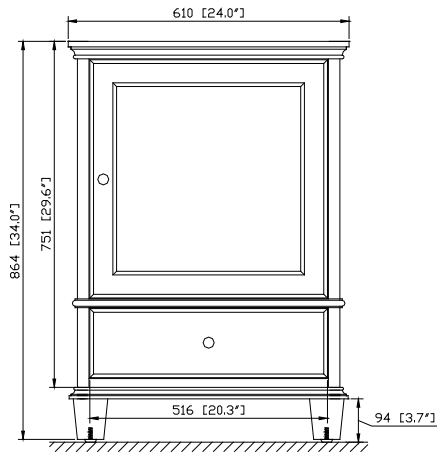

Product Diagrams

Front

Back