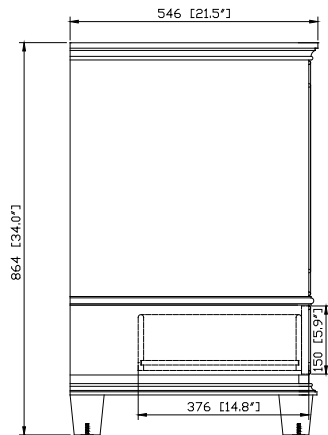

## Nominal Dimension

- 24W x 21.5D x 34H (inches)

## Product Diagrams

Front

Back

Side

Top

*Avanity*

CUM18LN / CUM18WT

**Features**

- Vitreous China
- Undermount application

**Colors / Finishes**

- WT - White
- LN - Linen

**Nominal Dimension**

- 18.1W x 15D x 7.9H inches
- 458 x 380 x 200 mm

**Components**

<b>Drain</b>	VC-DRAIN-CP	VC-DRAIN-BN					
<b>Vanity Top</b>	SUT25BK	SUT25CW	SUT25GB	SUT31BK	SUT31CW	SUT31GB	SUT37BK
	SUT37GB	SUT49BK	SUT49CW	SUT49GB	SUT37CW	SUT61BK	SUT61CW
	SUT61GB	SUT73BK	SUT73CW	SUT73GB			