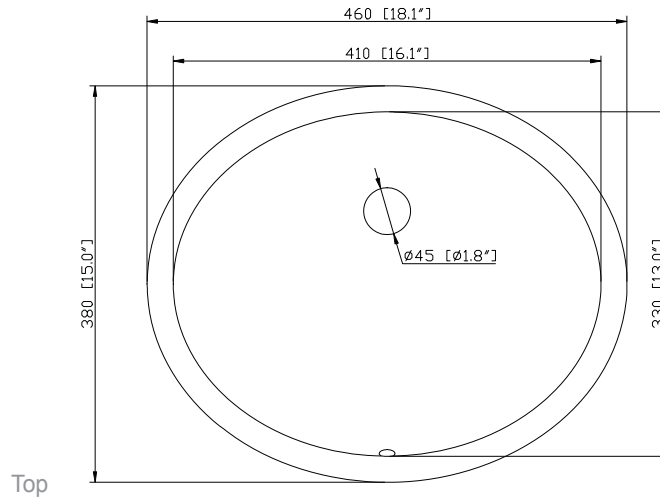

## Nominal Dimension

- 24W x 21.5D x 34H (inches)

## Product Diagrams

Front

Back

Side

Top

*Avanity*

CUM18LN / CUM18WT

**Features**

- Vitreous China
- Undermount application

**Colors / Finishes**

- WT - White
- LN - Linen

**Nominal Dimension**

- 18.1W x 15D x 7.9H inches
- 458 x 380 x 200 mm

**Components**

<b>Drain</b>	VC-DRAIN-CP	VC-DRAIN-BN					
<b>Vanity Top</b>	SUT25BK	SUT25CW	SUT25GB	SUT31BK	SUT31CW	SUT31GB	SUT37BK
	SUT37GB	SUT49BK	SUT49CW	SUT49GB	SUT37CW	SUT61BK	SUT61CW
	SUT61GB	SUT73BK	SUT73CW	SUT73GB			

**Product Diagrams**

Front

Side