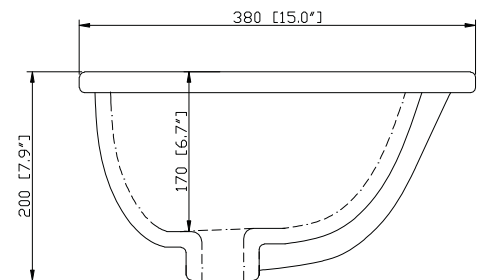

## Nominal Dimension

- 24W x 21.5D x 34H (inches)

## Product Diagrams

Front

Back

Side

Top

*Avanity*

CUM18LN / CUM18WT

**Features**

- Vitreous China
- Undermount application

**Colors / Finishes**

- WT - White
- LN - Linen

**Nominal Dimension**

- 18.1W x 15D x 7.9H inches
- 458 x 380 x 200 mm

**Components**

<b>Drain</b>	VC-DRAIN-CP	VC-DRAIN-BN					
<b>Vanity Top</b>	SUT25BK	SUT25CW	SUT25GB	SUT31BK	SUT31CW	SUT31GB	SUT37BK
	SUT37GB	SUT49BK	SUT49CW	SUT49GB	SUT37CW	SUT61BK	SUT61CW
	SUT61GB	SUT73BK	SUT73CW	SUT73GB			

**Product Diagrams**

Front

Side