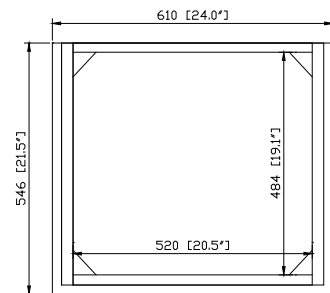

## Nominal Dimension

- 24W x 21.5D x 34H (inches)

## Product Diagrams

Front

Back

Side

Top

*Avanity*

CUM18LN / CUM18WT

**Features**

- Vitreous China
- Undermount application

**Colors / Finishes**

- WT - White
- LN - Linen

**Nominal Dimension**

- 18.1W x 15D x 7.9H inches
- 458 x 380 x 200 mm

**Components**

<b>Drain</b>	VC-DRAIN-CP	VC-DRAIN-BN					
<b>Vanity Top</b>	SUT25BK	SUT25CW	SUT25GB	SUT31BK	SUT31CW	SUT31GB	SUT37BK
	SUT37GB	SUT49BK	SUT49CW	SUT49GB	SUT37CW	SUT61BK	SUT61CW
	SUT61GB	SUT73BK	SUT73CW	SUT73GB			