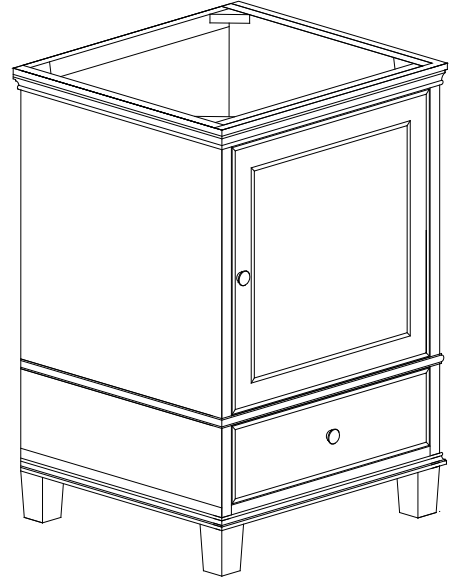

## Features

- Solid poplar frame and MDF
- 1 soft-close door
- 1 soft-close drawer
- Adjustable height levelers
- Under counter application

## Nominal Dimension

- 24W x 21.5D x 34H (inches)

## Components

Mirror	WINDSOR -M24-WT	
Vanity Top	WINDSOR-SUT25GB	
Sink	CUM18WT	CUM18LN

- Vitreous China
- Undermount application

**Colors / Finishes**

- WT - White
- LN - Linen

**Nominal Dimension**

- 18.1W x 15D x 7.9H inches
- 458 x 380 x 200 mm

**Components**

<b>Drain</b>	VC-DRAIN-CP	VC-DRAIN-BN					
<b>Vanity Top</b>	SUT25BK	SUT25CW	SUT25GB	SUT31BK	SUT31CW	SUT31GB	SUT37BK
	SUT37GB	SUT49BK	SUT49CW	SUT49GB	SUT37CW	SUT61BK	SUT61CW
	SUT61GB	SUT73BK	SUT73CW	SUT73GB			