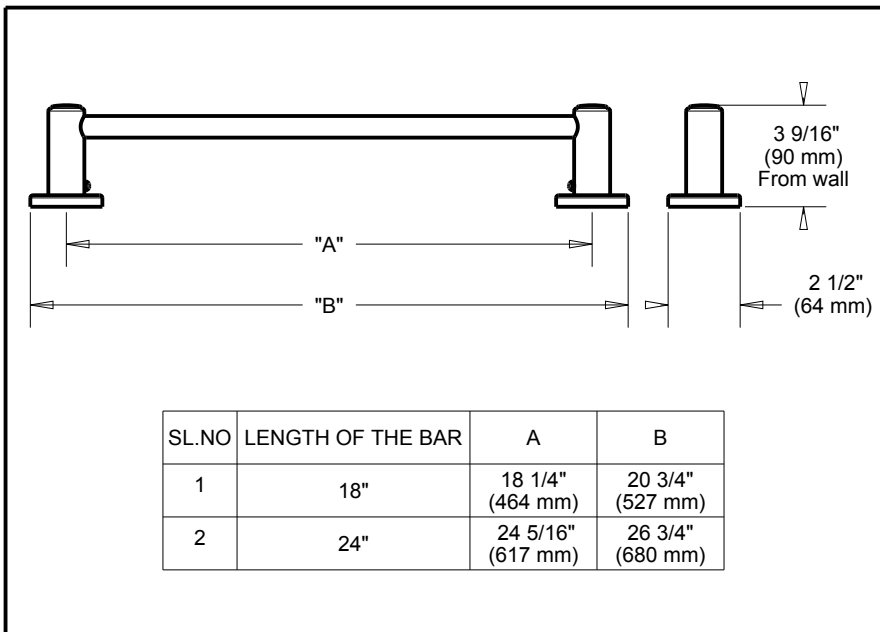

ACCESSORIES

- Tempra™ Bath Collection
- Towel Bar

Submitted Model No.: _____

Specific Features: _____

STANDARD SPECIFICATIONS:

- Wood blocking is preferable behind all wall surfaces. If wood blocking is not available, the following fasteners are suggested: Tile/Masonry-Plastic or lead Anchors Plaster/drywall-Toggle bolts.
- Mounting hardware and mounting template included with product.