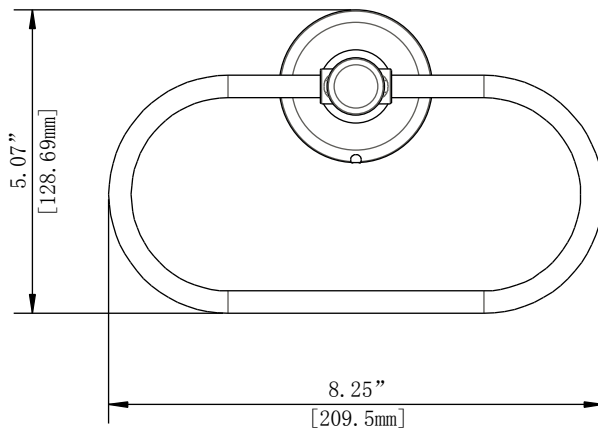

Glacier Bay Funston Series Towel Ring

MODEL	SKU#	FINISH
20161-0504	304778413	Brushed Nickel

FEATURES

- 8.25"L x 5.07"W x 3.25"H
- Coordinates with Funston Series Bath Products
- Easy Installation
- Includes Mounting Hardware and Plastic Anchors
- Tools Required for Installation:
 - Drill with 1/4" Drill Bit
 - Philips Screwdriver
 - Small Flat Head Screwdriver

WARRANTY

- Limited Lifetime Warranty

INSTALLATION DIMENSIONS

Glacier Bay reserves the right to make changes in specifications and materials and to change and discontinue models, both without the notice or obligation. Dimensions are for reference only.