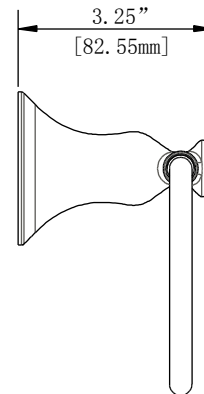

Glacier Bay Funston Series Towel Ring

MODEL	SKU#	FINISH
20161-0504	304778413	Brushed Nickel

FEATURES

- 8.25"L x 5.07"W x 3.25"H
- Coordinates with Funston Series Bath Products
- Easy Installation
- Includes Mounting Hardware and Plastic Anchors
- Tools Required for Installation:
  - -Drill with 1/4" Drill Bit
  - -Philips Screwdriver
  - -Small Flat Head Screwdriver

WARRANTY

- Limited Lifetime Warranty

INSTALLATION DIMENSIONS

Glacier Bay reserves the right to make changes in specifications and materials and to change and discontinue models, both without the notice or obligation. Dimensions are for reference only.