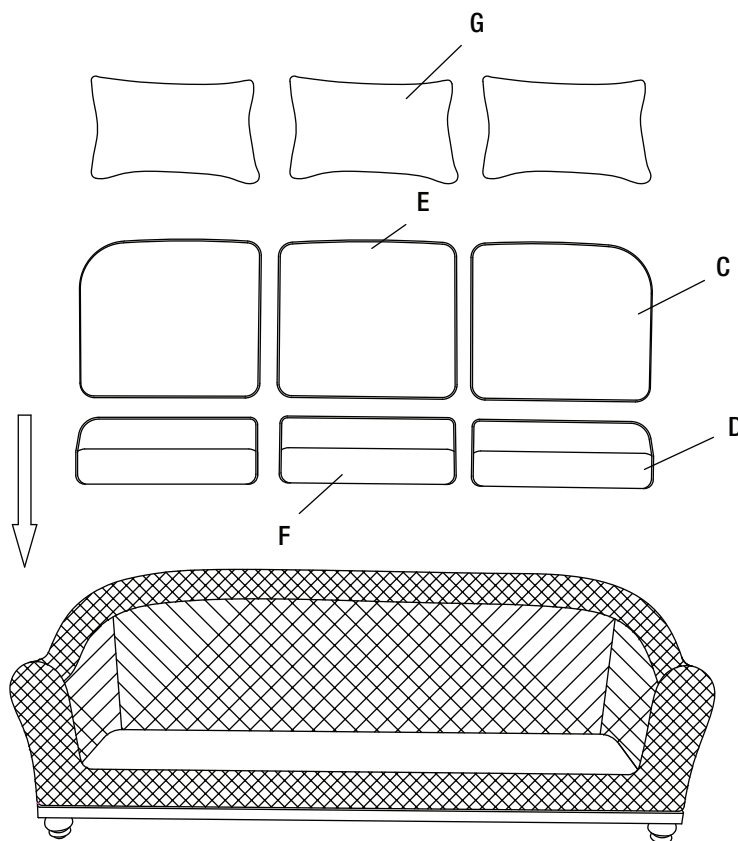

1 CONNECTING THE BASE TO THE SEAT

- Attach the base (B) to the seat (A) using M6x25 combination bolts (AA).
- Once all of the bolts are in place, fully tighten all the bolts using the hex wrench (BB).

Assembly (continued)

2 CHECKING THE CHAIR

- Turn the chair right side up.
- Place the side seat, the middle seat, the side back, the middle back cushions and the accent pillows (D & F & C & E & G) to finish the assembly of the sofa.
- Ensure all connections are secure before use.