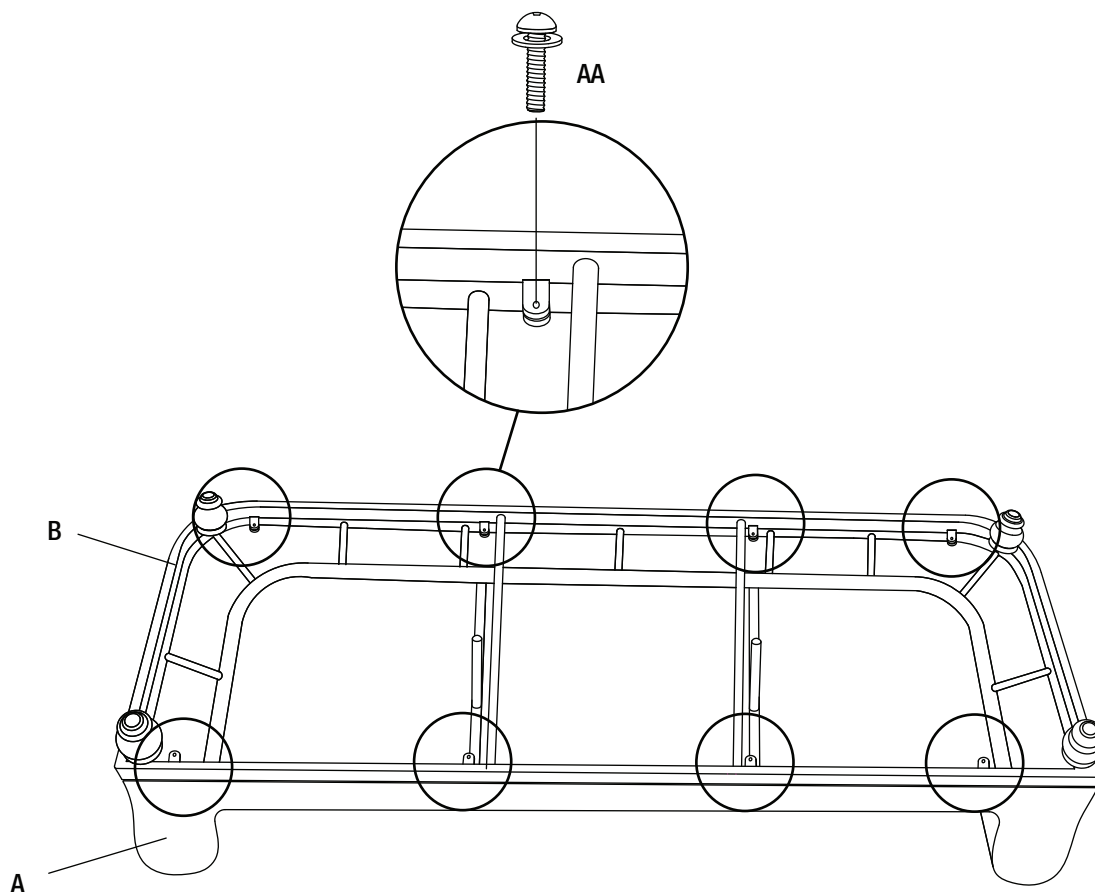

NOTE: More than one person may be required to assemble this product.

HARDWARE INCLUDED

NOTE: Hardware not shown to actual size.

AA

BB

Part	Description	Quantity
AA	M6x25 combination bolt	8+1
BB	Hex wrench	1

1 CONNECTING THE BASE TO THE SEAT

- Attach the base (B) to the seat (A) using M6x25 combination bolts (AA).
- Once all of the bolts are in place, fully tighten all the bolts using the hex wrench (BB).

Assembly (continued)