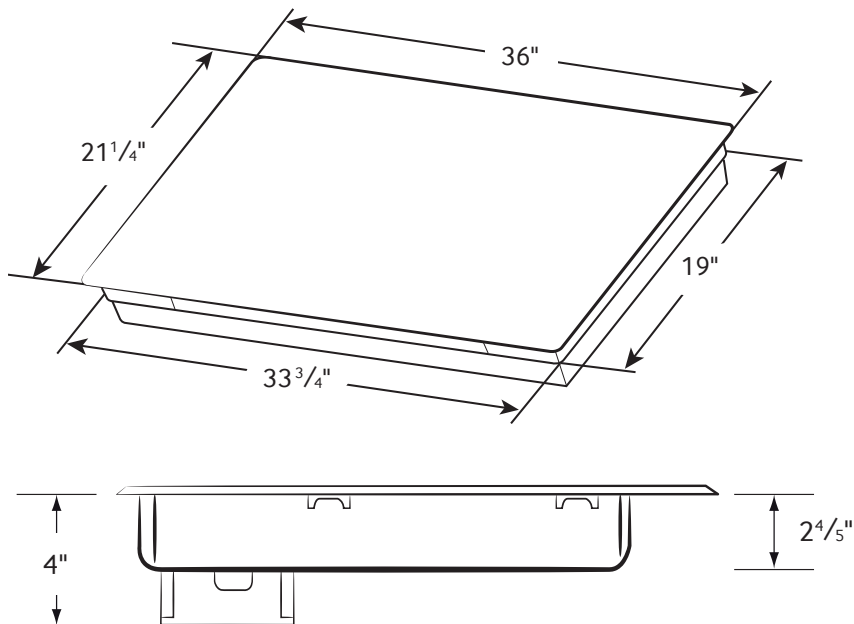

Warranty

One (1) Year All Parts and Labor

Product Dimensions & Weight (WxHxD)

Outside (Max) Cooktop Dimensions:

36" x 4" x 21¹/₄"

Cooktop Cutout Dimensions:

33³/₄" x 4" x 19"

Weight: 58.8 lbs.

Shipping Dimensions & Weight (WxHxD)

Dimensions:

40¹/₆" x 7⁵/₁₆" x 25"

Weight: 69.9 lbs.

Dimensions

Cooktop Dimensions

*See built-in oven installation for complete installation instructions. See label on top of approved built-in oven models.