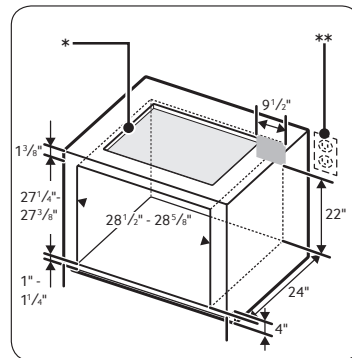

Warranty

One (1) Year All Parts and Labor

Product Dimensions & Weight (WxHxD)

Outside (Max) Cooktop Dimensions:

36" x 4" x 21¹/₄"

Cooktop Cutout Dimensions:

33³/₄" x 4" x 19"

Weight: 58.8 lbs.

Shipping Dimensions & Weight (WxHxD)

Dimensions:

40¹/₆" x 7⁵/₁₆" x 25"

Weight: 69.9 lbs.

Dimensions

Cooktop Dimensions

*See built-in oven installation for complete installation instructions. See label on top of approved built-in oven models.