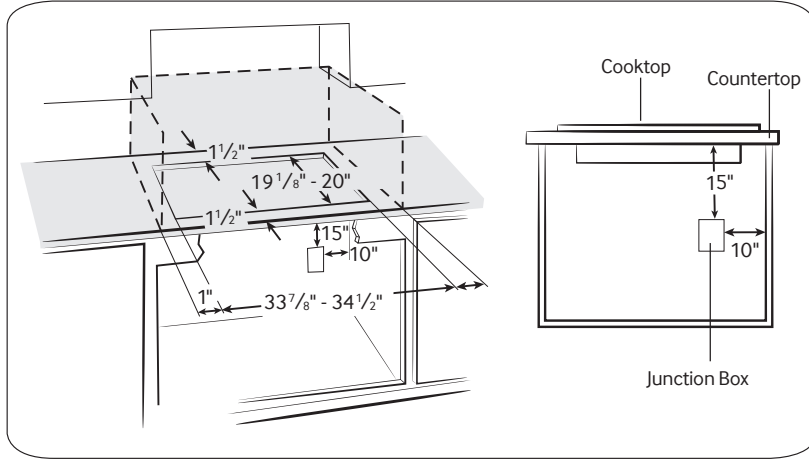

NZ36K7880US

36" Induction Cooktop

Installing Your Cooktop

Can be installed over a single oven.

Total Power

10.8kW

Power Source

240V/60Hz/45 Amps

Induction Cooktop

- Left Front: Flex Zone Plus 1800W (Boost 2600W)
- Left Rear: Flex Zone Plus 1800W (Boost 2600W)
- Right Front: 8" (VF_VE) 2200W (Boost 3200W)
- Right Rear: 6" (VF_VE) 1400W (Boost 1800W)
- Center: 7/11" (VF_VE) 3600W (Boost 4800W)
- Flex Zone: 7¹¹/₁₆" x 15³/₄"

Warranty

One (1) Year All Parts and Labor

Product Dimensions & Weight (WxHxD)

Outside (Max) Cooktop Dimensions:

36" x 4" x 21¹/₄"

Cooktop Cutout Dimensions:

33³/₄" x 4" x 19"

Weight: 58.8 lbs.

Shipping Dimensions & Weight (WxHxD)

Dimensions:

40¹/₆" x 7⁵/₁₆" x 25"

Weight: 69.9 lbs.