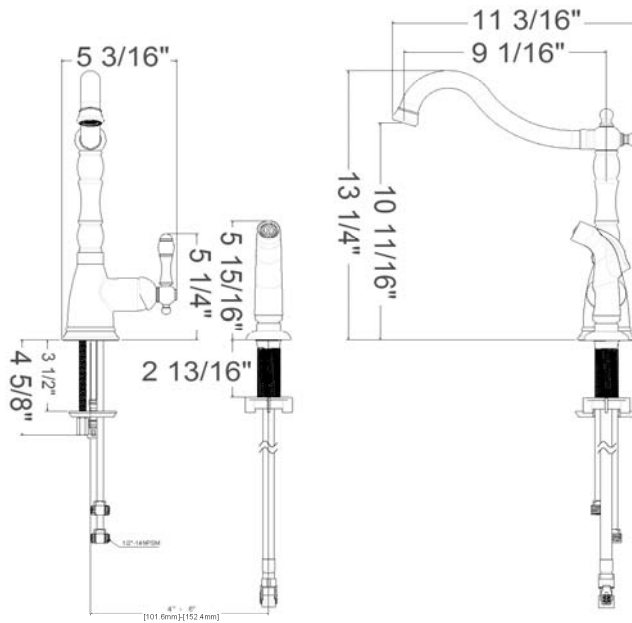

Dimensions

Warranty & Compliances

Warranty	Lifetime Limited Warranty, Lifetime Limited Finish Warranty
IAPMO/UPC	CUPC compliant
ASME	ASME A112.18.1/ CSA B125.1
NSF/ANSI	NSF/ANSI 61
Lead Free	Compliance with Section 116875 of the California Health & Safety Code.
ADA	Compliant

NSF / ANSI 61

Order Codes & Finishes/Colors

Oil Rubbed Bronze (US10B)	523217	
Satin Nickel (US15)	523225	

Type:

Job:

Order Code:

Approvals:

Design House reserves the right to make changes in materials, specifications & models at any time. Design House also reserves the right to discontinue product without notice or obligation.