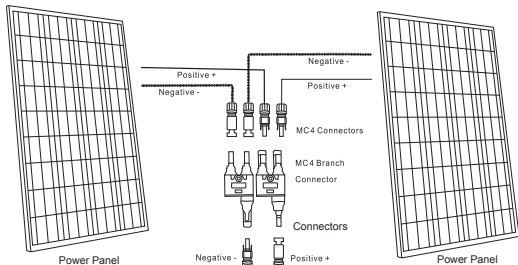

## How to Position the Solar Panel

Flat Position

Winter Position

Summer Position

## How to Use the Solar Panel

Connect the solar panel cable to the solar input port.

## Optional: To Double Charging Speed. Use the Parallel Connection Method

You can use the four eyebolts to anchor the solar panel to the ground.

You can use handles for cable management and predrilled 6mm holes for optional mounting.