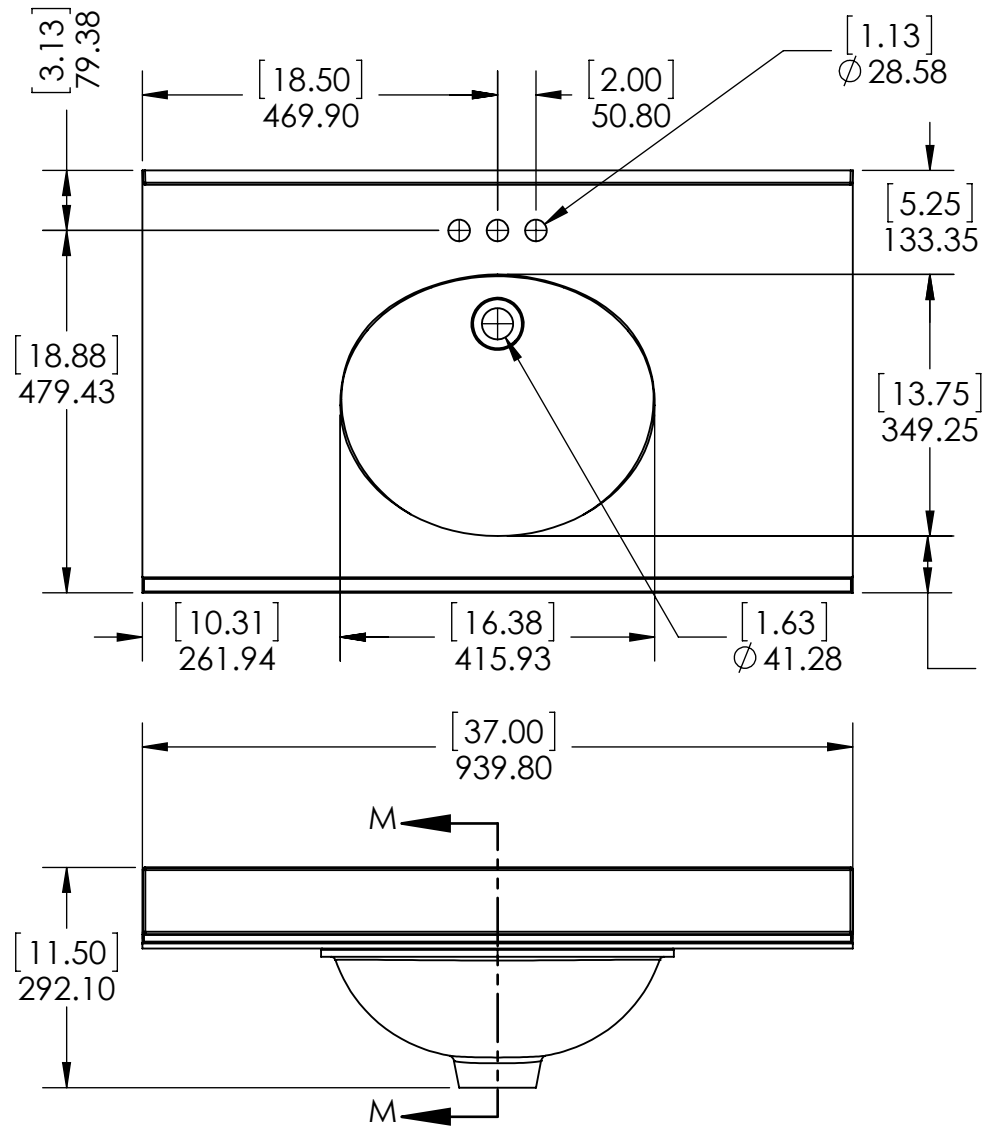

ID	Description	Technology	Status
CPOST37COM-MA	Vtop CP Oval 37x22 Shark Tank Dot Com - Maui	Color Point	Approved for production

Rev #	Approved by	Change
0	R. Rubio	Released

PROPRIETARY AND CONFIDENTIAL
THE INFORMATION CONTAINED IN THIS DRAWING IS THE SOLE PROPERTY OF WOODCRAFTERS. ANY REPRODUCTION IN PART OR AS A WHOLE WITHOUT THE WRITTEN PERMISSION OF WOODCRAFTERS IS PROHIBITED.

UNLESS OTHERWISE SPECIFIED
DIMENSIONS ARE IN MM. AND (INCHES)
TOLERANCES ARE
+0.125 [3.175] -0.125 [-3.175]
SCALE:1:10

	NAME	DATE
DRAWN	R. Rubio	5/26/17
CHECKED	R. Rubio	5/26/17
ENG APPR.	R. Rubio	5/26/17
MFG APPR.	C. Leal	5/26/17

Wood Crafters

SIZE DWG. NO. A Vtop COM 37x22 Oval

SHEET 1 OF 1 REV: 0