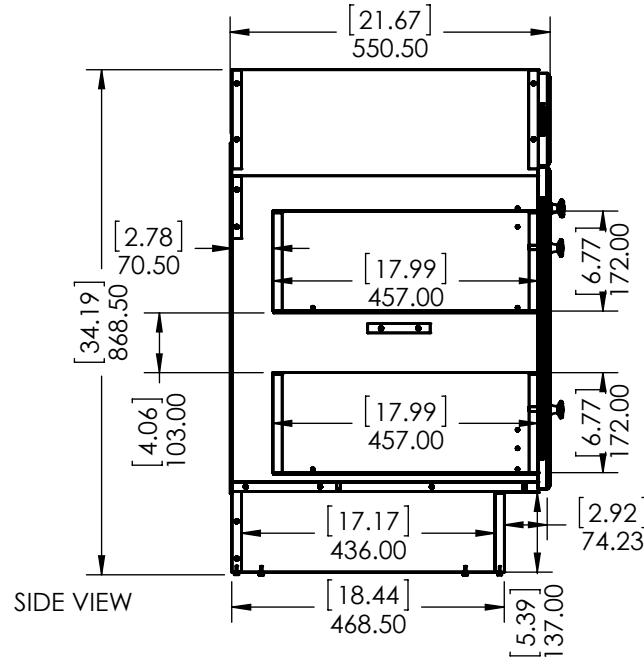

UNLESS OTHERWISE SPECIFIED
 DIMENSIONS ARE IN MM. AND (INCHES)
 TOLERANCES ARE
 +0.125 [3.175] -0.125 [-3.175]
 SCALE:1:10

	NAME	DATE
DRAWN	R. Rubio	5/26/17
CHECKED	R. Rubio	5/26/17
ENG APPR.	R. Rubio	5/26/17
MFG APPR.	C. Leal	5/26/17

Wood Crafters

SIZE DWG. NO. A Vtop COM 37x22 Oval

SHEET 1 OF 1 REV: 0

ITEM ID	DESCRIPTION
GF3621-WH	Glensford 36in x 21in D Vanity in White
GF3621-BT	Glensford 36in x 21in D Vanity in Butterscotch

REV	ECO#	DESCRIPTION	REV'D BY DATE	CHK'D BY DATE	APR'V'D BY DATE
0		New Release	IASV 5/1/17	IASV 5/1/17	IASV 5/1/17

UNLESS OTHERWISE SPECIFIED
 DIMENSIONS ARE IN mm and [inches] AND TOLERANCES ARE +/- 1.0 [0.04]

DRAWN BY:	IASV	5/1/17
CHECKED BY:	IASV	5/1/17
APPROVED BY:	IASV	5/1/17
DO NOT SCALE DRAWING	SCALE: 1:10	SIZE: A

TITLE:	GLENSFORD 36" ASSEMBLY		
PART NO:	PAGE	1 OF 1	REV: 0