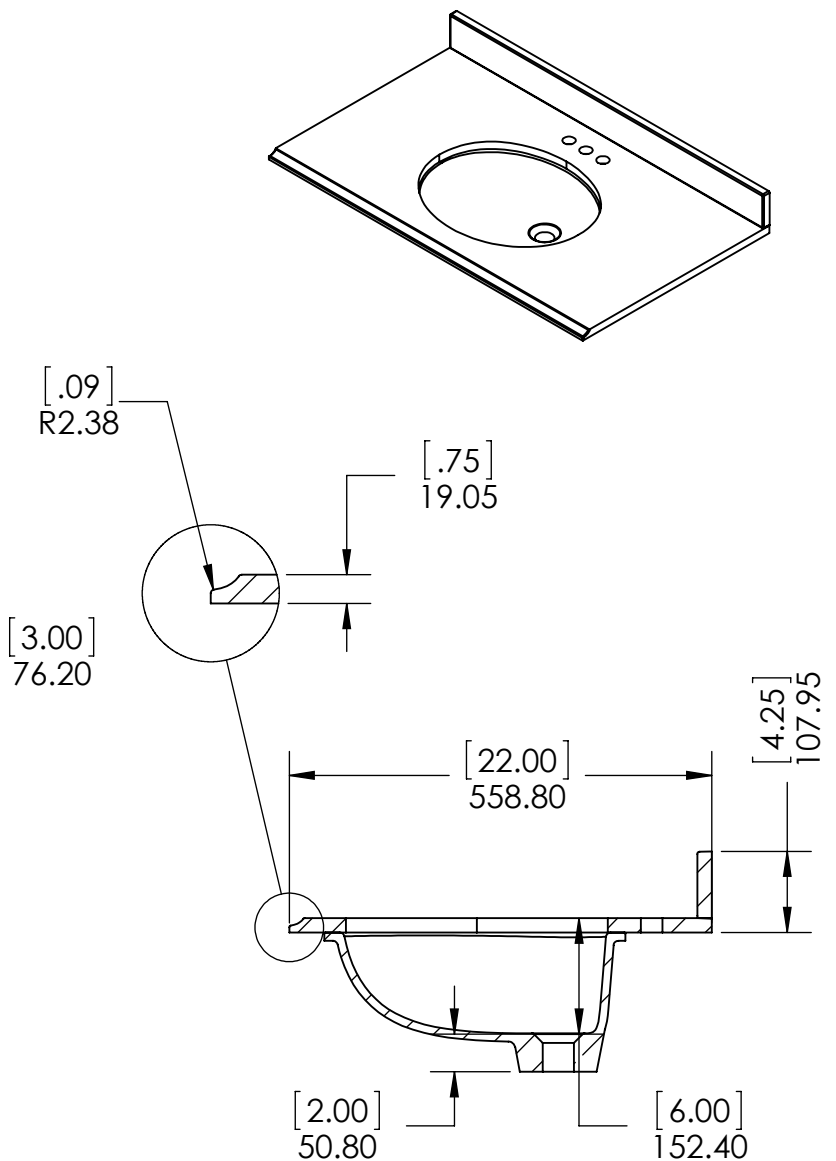

ID	Description	Technology	Status
CPOST37COM-MA	Vtop CP Oval 37x22 Shark Tank Dot Com - Maui	Color Point	Approved for production

Rev #	Approved by	Change
0	R. Rubio	Released

PROPRIETARY AND CONFIDENTIAL
THE INFORMATION CONTAINED IN THIS DRAWING IS THE SOLE PROPERTY OF WOODCRAFTERS. ANY REPRODUCTION IN PART OR AS A WHOLE WITHOUT THE WRITTEN PERMISSION OF WOODCRAFTERS IS PROHIBITED.

UNLESS OTHERWISE SPECIFIED
DIMENSIONS ARE IN MM. AND (INCHES)
TOLERANCES ARE
+0.125 [3.175] -0.125 [-3.175]
SCALE:1:10

	NAME	DATE
DRAWN	R. Rubio	5/26/17
CHECKED	R. Rubio	5/26/17
ENG APPR.	R. Rubio	5/26/17
MFG APPR.	C. Leal	5/26/17

Wood Crafters

SIZE DWG. NO. A Vtop COM 37x22 Oval

SHEET 1 OF 1 REV: 0