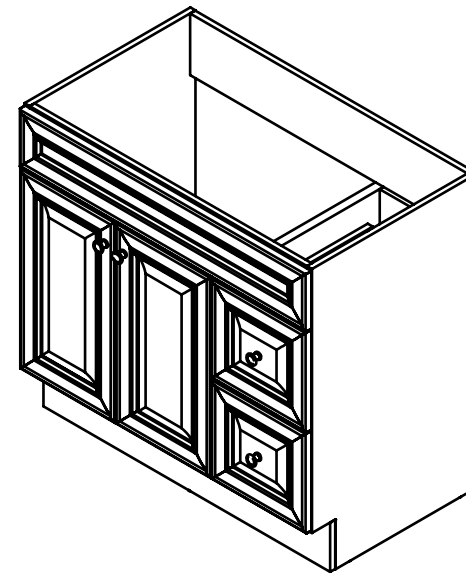

Wood Crafters

SIZE DWG. NO. A Vtop COM 37x22 Oval

SHEET 1 OF 1 REV: 0

ITEM ID	DESCRIPTION
GF3621-WH	Glensford 36in x 21in D Vanity in White
GF3621-BT	Glensford 36in x 21in D Vanity in Butterscotch

REV	ECO#	DESCRIPTION	REV'D BY DATE	CHK'D BY DATE	APR'V'D BY DATE
0		New Release	IASV 5/1/17	IASV 5/1/17	IASV 5/1/17