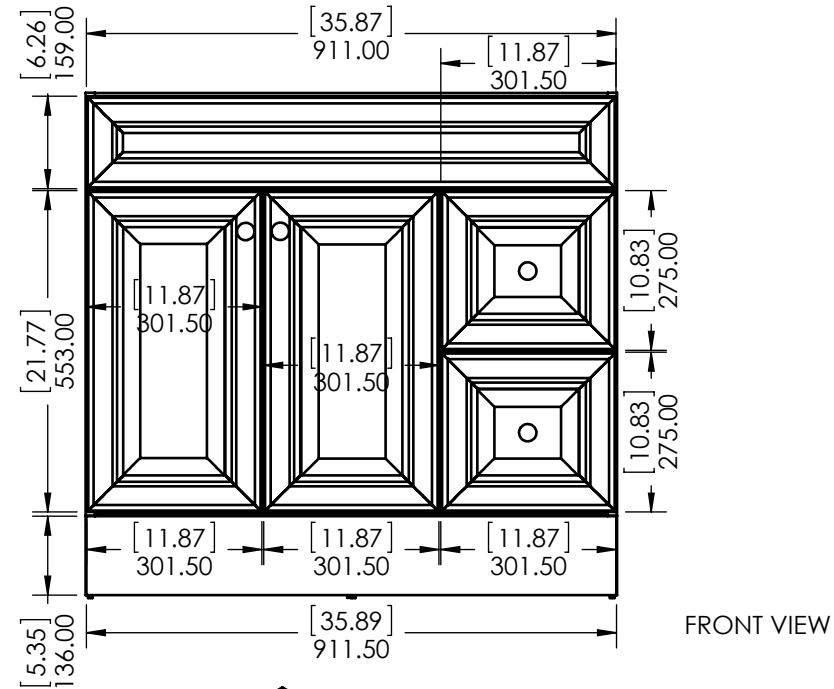

UNLESS OTHERWISE SPECIFIED
 DIMENSIONS ARE IN MM. AND (INCHES)
 TOLERANCES ARE
 +0.125 [3.175] -0.125 [-3.175]
 SCALE:1:10

	NAME	DATE
DRAWN	R. Rubio	5/26/17
CHECKED	R. Rubio	5/26/17
ENG APPR.	R. Rubio	5/26/17
MFG APPR.	C. Leal	5/26/17

Wood Crafters

SIZE DWG. NO. A Vtop COM 37x22 Oval

SHEET 1 OF 1 REV: 0

ITEM ID	DESCRIPTION
GF3621-WH	Glensford 36in x 21in D Vanity in White
GF3621-BT	Glensford 36in x 21in D Vanity in Butterscotch

REV	ECO#	DESCRIPTION	REV'D BY DATE	CHK'D BY DATE	APR'V'D BY DATE
0		New Release	IASV 5/1/17	IASV 5/1/17	IASV 5/1/17

UNLESS OTHERWISE SPECIFIED
 DIMENSIONS ARE IN mm and [inches] AND TOLERANCES ARE +/- 1.0 [0.04]

DRAWN BY:	IASV	5/1/17
CHECKED BY:	IASV	5/1/17
APPROVED BY:	IASV	5/1/17
DO NOT SCALE DRAWING	SCALE: 1:10	SIZE: A