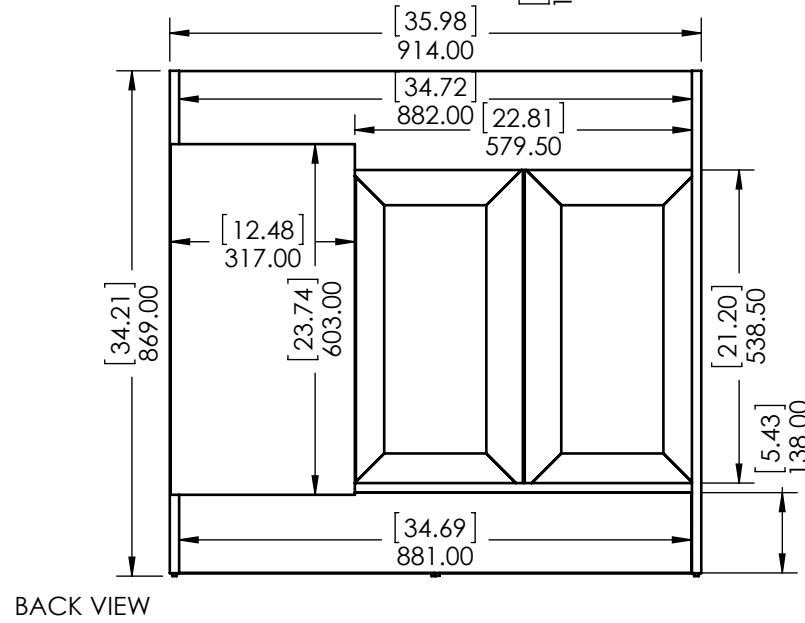

UNLESS OTHERWISE SPECIFIED
 DIMENSIONS ARE IN MM. AND (INCHES)
 TOLERANCES ARE
 +0.125 [3.175] -0.125 [-3.175]
 SCALE:1:10

	NAME	DATE
DRAWN	R. Rubio	5/26/17
CHECKED	R. Rubio	5/26/17
ENG APPR.	R. Rubio	5/26/17
MFG APPR.	C. Leal	5/26/17

Wood Crafters

SIZE DWG. NO. A Vtop COM 37x22 Oval

SHEET 1 OF 1 REV: 0

ITEM ID	DESCRIPTION
GF3621-WH	Glensford 36in x 21in D Vanity in White
GF3621-BT	Glensford 36in x 21in D Vanity in Butterscotch

REV	ECO#	DESCRIPTION	REV'D BY DATE	CHK'D BY DATE	APR'V'D BY DATE
0		New Release	IASV 5/1/17	IASV 5/1/17	IASV 5/1/17

UNLESS OTHERWISE SPECIFIED
 DIMENSIONS ARE IN mm and [inches] AND TOLERANCES ARE +/- 1.0 [0.04]

DRAWN BY:	IASV	5/1/17
CHECKED BY:	IASV	5/1/17
APPROVED BY:	IASV	5/1/17
DO NOT SCALE DRAWING	SCALE: 1:10	SIZE: A

TITLE:	GLENSFORD 36" ASSEMBLY		
PART NO:	PAGE	1 OF 1	REV: 0