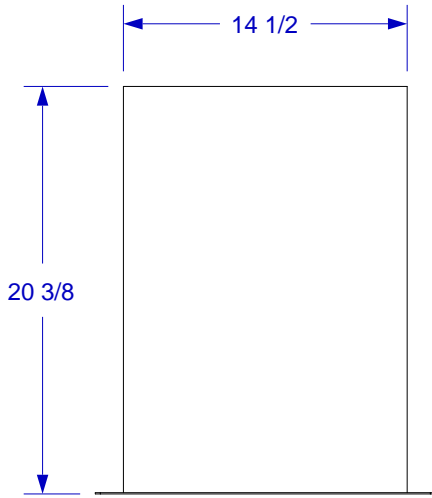

HOME DEPOT BULLET

DOUBLE DRAWERS

SPEC SHEET

TOP VIEW

ISOMETRIC VIEW

FRONT VIEW

RIGHT SIDE VIEW

NOTES:

1. CUTOUT DIMENSIONS: 15"W X 20"L X 21"D
2. SCALE: 1 1/4" = 1'-0"
3. REVISION: 08/2010