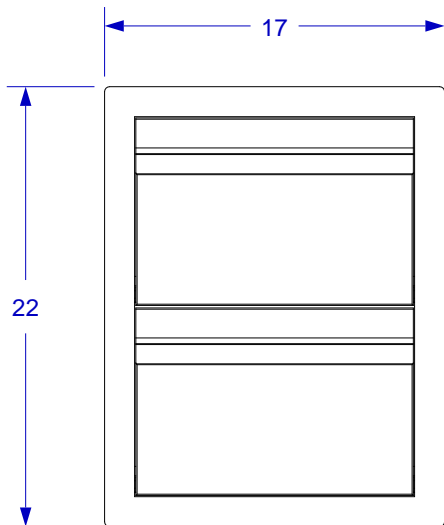

HOME DEPOT BULLET

DOUBLE DRAWERS

SPEC SHEET

TOP VIEW

ISOMETRIC VIEW

FRONT VIEW

RIGHT SIDE VIEW

NOTES:

1. CUTOUT DIMENSIONS: 15"W X 20"L X 21"D
2. SCALE: 1 1/4" = 1'-0"
3. REVISION: 08/2010