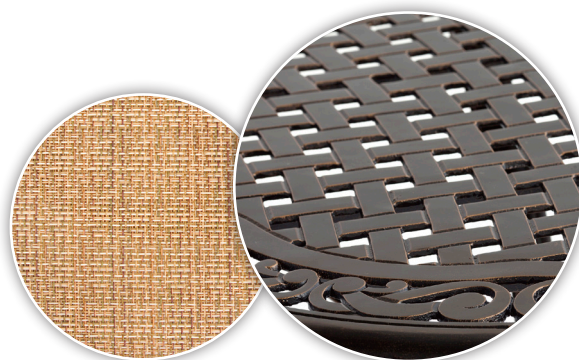

agio.

Take comfortable dining to the next level with the Somerset 5-piece high-dining bar set. This collection includes four sling-back bar chairs and a 56 in. cast-top table— each standing at a trendy bar height. The chairs and table are all constructed with heavy-duty aluminum frames and elegant cast details. Contoured sling fabric is featured on each chair providing maximum durability and comfort throughout the meal.

- Includes one 56 in. cast top table and four swivel bar chairs
- 56 in. round dining table offers ample room for food and beverages
- Tall swivel chairs perform a smooth 360-degree spin
- Contoured seats are constructed with durable PVC sling fabric
- Durable sling fabric dries quickly and resists stains
- Aluminum frames coated in a protective golden-bronze finish

The Somerset Dining Collection

- Table Dimensions: 56"L x 56"W x 35.9"H
- Chair Dimensions: 27.2"L x 24.6"W x 48.8"H
- 1 Year Limited Warranty