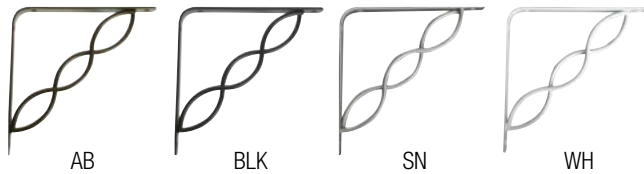

200 Series Designer Decorative Shelf Brackets

Concord 200C Series Decorative Brackets

Finish: Antique Bronze (AB), Black (BLK), Satin Nickel (SN), White (WH)
Features: Holds up to 50 lbs. per pair*; BHMA Grade 1 Compliant*; distinct traditional styles fit any decor; screw holes for easy mounting; 6" size for 6"–8" deep shelves; 8" size for 8"–12" shelves

Pack Configurations

Standard	10 carded pieces per carton			
200C Series Concord Decorative Shelf Bracket				
Size	Antique Bronze (AB)	Black (BLK)	Satin Nickel (SN)	White (WH)
6"	200C AB 6	200C BLK 6	200C SN 6	200C WH 6
8"	200C AB 8	200C BLK 8	200C SN 8	200C WH 8

Manchester 200M Series Decorative Brackets

Finish: Antique Bronze (AB), Black (BLK), Satin Nickel (SN), White (WH)
Features: Holds up to 50 lbs. per pair*; BHMA Grade 1 Compliant*; distinct traditional styles fit any decor; screw holes for easy mounting; 6" size for 6"–8" deep shelves; 8" size for 8"–12" shelves

Pack Configurations

Standard	10 carded pieces per carton			
200M Series Manchester Decorative Shelf Bracket				
Size	Antique Bronze (AB)	Black (BLK)	Satin Nickel (SN)	White (WH)
6"	200M AB 6	200M BLK 6	200M SN 6	200M WH 6
8"	200M AB 8	200M BLK 8	200M SN 8	200M WH 8