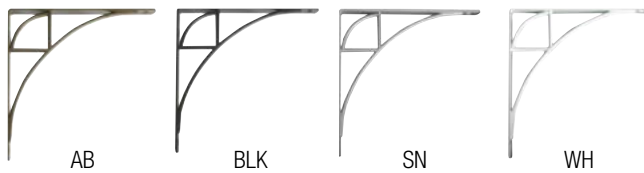

Manchester 200M Series Decorative Brackets

Finish: Antique Bronze (AB), Black (BLK), Satin Nickel (SN), White (WH)
Features: Holds up to 50 lbs. per pair*; BHMA Grade 1 Compliant*; distinct traditional styles fit any decor; screw holes for easy mounting; 6" size for 6"–8" deep shelves; 8" size for 8"–12" shelves

Pack Configurations

Standard	10 carded pieces per carton			
200M Series Manchester Decorative Shelf Bracket				
Size	Antique Bronze (AB)	Black (BLK)	Satin Nickel (SN)	White (WH)
6"	200M AB 6	200M BLK 6	200M SN 6	200M WH 6
8"	200M AB 8	200M BLK 8	200M SN 8	200M WH 8

Oak Park 2000P Series Decorative Brackets

Finish: Antique Bronze (AB), Black (BLK), Satin Nickel (SN), White (WH)
Features: Holds up to 100 lbs. per pair*; BHMA Grade 1 Compliant*; distinct contemporary styles fit any decor; screw holes for easy mounting; 6" size for 6"–8" deep shelves; 8" size for 8"–12" shelves; cast zinc insets

Pack Configurations

Standard	10 carded pieces per carton			
2000P Series Oak Park Decorative Shelf Bracket				
Size	Antique Bronze (AB)	Black (BLK)	Satin Nickel (SN)	White (WH)
6"	2000P AB 6	2000P BLK 6	2000P SN 6	2000P WH 6
8"	2000P AB 8	2000P BLK 8	2000P SN 8	2000P WH 8