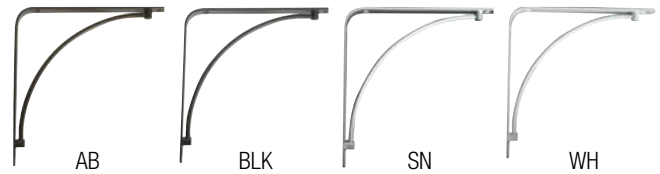

200 Series Designer Decorative Shelf Brackets

Concord 200C Series Decorative Brackets

Finish: Antique Bronze (AB), Black (BLK), Satin Nickel (SN), White (WH)
Features: Holds up to 50 lbs. per pair*; BHMA Grade 1 Compliant*; distinct traditional styles fit any decor; screw holes for easy mounting; 6" size for 6"–8" deep shelves; 8" size for 8"–12" shelves

Pack Configurations

Standard	10 carded pieces per carton			
200C Series Concord Decorative Shelf Bracket				
Size	Antique Bronze (AB)	Black (BLK)	Satin Nickel (SN)	White (WH)
6"	200C AB 6	200C BLK 6	200C SN 6	200C WH 6
8"	200C AB 8	200C BLK 8	200C SN 8	200C WH 8

Manchester 200M Series Decorative Brackets

Finish: Antique Bronze (AB), Black (BLK), Satin Nickel (SN), White (WH)
Features: Holds up to 50 lbs. per pair*; BHMA Grade 1 Compliant*; distinct traditional styles fit any decor; screw holes for easy mounting; 6" size for 6"–8" deep shelves; 8" size for 8"–12" shelves

Pack Configurations

Standard	10 carded pieces per carton			
200M Series Manchester Decorative Shelf Bracket				
Size	Antique Bronze (AB)	Black (BLK)	Satin Nickel (SN)	White (WH)
6"	200M AB 6	200M BLK 6	200M SN 6	200M WH 6
8"	200M AB 8	200M BLK 8	200M SN 8	200M WH 8