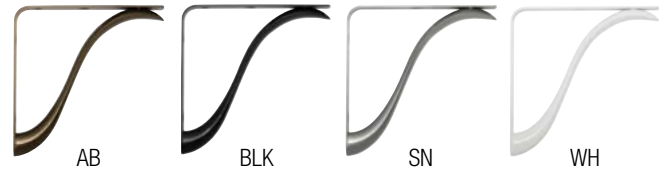

Finish: Antique Bronze (AB), Black (BLK), Satin Nickel (SN), White (WH)
Features: Holds up to 200 lbs. per pair*; BHMA Grade 2 Compliant*; distinct elegant styles fit any decor; screw holes for easy mounting; 8" size for 8"–12" shelves; cast zinc insets

Charleston 200CH Series Decorative Brackets

Finish: Antique Bronze (AB), Black (BLK), Satin Nickel (SN), White (WH)
Features: Holds up to 200 lbs. per pair*; BHMA Grade 2 Compliant*; distinct elegant styles fit any decor; screw holes for easy mounting; 8" size for 8"–12" shelves; cast zinc insets

Pack Configurations

Standard	10 carded pieces per carton			
200BR Series Baton Rouge Decorative Shelf Bracket				
Size	Antique Bronze (AB)	Black (BLK)	Satin Nickel (SN)	White (WH)
8"	200BR AB 8	200BR BLK 8	200BR SN 8	200BR WH 8

Pack Configurations

Standard	10 carded pieces per carton			
200CH Series Charleston Decorative Shelf Bracket				
Size	Antique Bronze (AB)	Black (BLK)	Satin Nickel (SN)	White (WH)
8"	200CH AB 8	200CH BLK 8	200CH SN 8	200CH WH 8