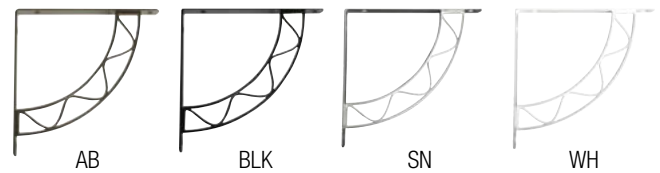

Oak Park 2000P Series Decorative Brackets

Finish: Antique Bronze (AB), Black (BLK), Satin Nickel (SN), White (WH)
Features: Holds up to 100 lbs. per pair*; BHMA Grade 1 Compliant*; distinct contemporary styles fit any decor; screw holes for easy mounting; 6" size for 6"–8" deep shelves; 8" size for 8"–12" shelves; cast zinc insets

Pack Configurations

Standard	10 carded pieces per carton			
2000P Series Oak Park Decorative Shelf Bracket				
Size	Antique Bronze (AB)	Black (BLK)	Satin Nickel (SN)	White (WH)
6"	2000P AB 6	2000P BLK 6	2000P SN 6	2000P WH 6
8"	2000P AB 8	2000P BLK 8	2000P SN 8	2000P WH 8

Stockton 200S Series Decorative Brackets

Finish: Antique Bronze (AB), Black (BLK), Satin Nickel (SN), White (WH)
Features: Holds up to 100 lbs. per pair*; BHMA Grade 1 Compliant*; distinct contemporary styles fit any decor; screw holes for easy mounting; 6" size for 6"–8" deep shelves; 8" size for 8"–12" shelves; cast zinc insets

Pack Configurations

Standard	10 carded pieces per carton			
200S Series Stockton Decorative Shelf Bracket				
Size	Antique Bronze (AB)	Black (BLK)	Satin Nickel (SN)	White (WH)
6"	200S AB 6	200S BLK 6	200S SN 6	200S WH 6
8"	200S AB 8	200S BLK 8	200S SN 8	200S WH 8