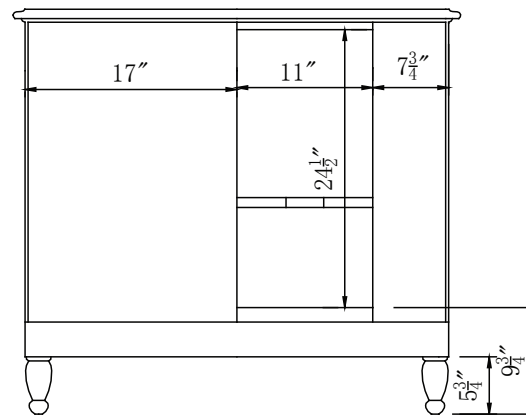

Single Sink Vanity

Model: HYP-0902-T-UIC-38L

Model: HYP-0902-WM-UWC-38L

Overall Dimensions

38" x 22" x 36"

FRONT VIEW

SIDE VIEW

TOP VIEW

BACK VIEW

Model: HYP-0902-T-UIC-M
Model: HYP-0902-WM-UWC-M

Overall Dimensions

21" x 19.5" x 34"

FRONT VIEW

SIDE VIEW

TOP VIEW

BACK VIEW