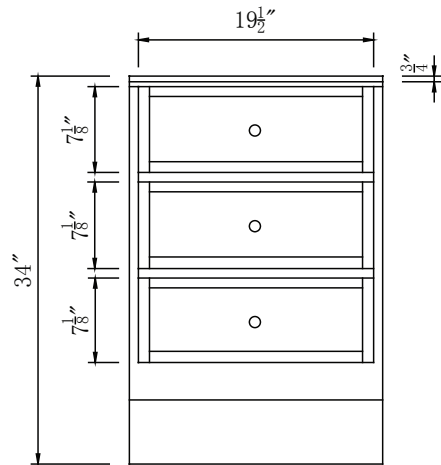

Single Sink Vanity

Model: HYP-0902-T-UIC-38L

Model: HYP-0902-WM-UWC-38L

Overall Dimensions

38" x 22" x 36"

FRONT VIEW

SIDE VIEW

TOP VIEW

BACK VIEW

Model: HYP-0902-T-UIC-M
Model: HYP-0902-WM-UWC-M

Overall Dimensions

21" x 19.5" x 34"

FRONT VIEW

SIDE VIEW

TOP VIEW

BACK VIEW