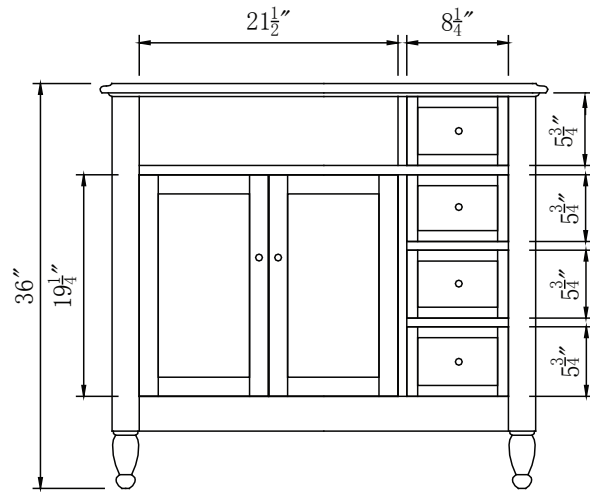

Single Sink Vanity

Model: HYP-0902-T-UIC-38L

Model: HYP-0902-WM-UWC-38L

Overall Dimensions

38" x 22" x 36"

FRONT VIEW

SIDE VIEW

TOP VIEW

BACK VIEW

Model: HYP-0902-T-UIC-M
Model: HYP-0902-WM-UWC-M

Overall Dimensions

21" x 19.5" x 34"

FRONT VIEW

SIDE VIEW

TOP VIEW

BACK VIEW