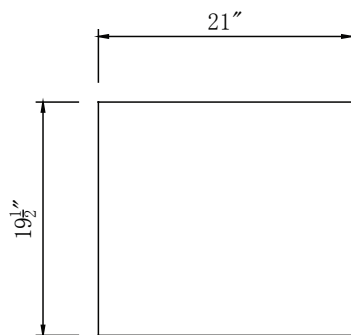

Single Sink Vanity

Model: HYP-0902-T-UIC-38L

Model: HYP-0902-WM-UWC-38L

Overall Dimensions

38" x 22" x 36"

FRONT VIEW

SIDE VIEW

TOP VIEW

BACK VIEW

Model: HYP-0902-T-UIC-M
Model: HYP-0902-WM-UWC-M

Overall Dimensions

21" x 19.5" x 34"

FRONT VIEW

SIDE VIEW

TOP VIEW

BACK VIEW