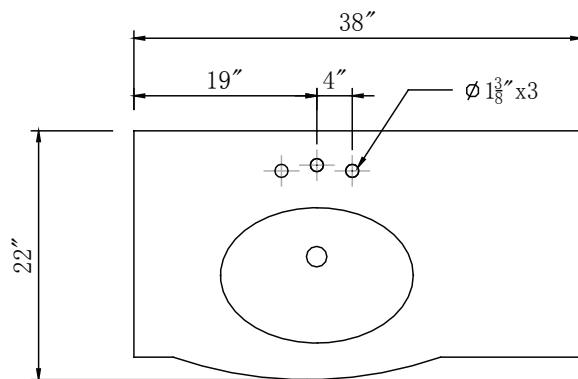

Single Sink Vanity

Model: HYP-0902-T-UIC-38L

Model: HYP-0902-WM-UWC-38L

Overall Dimensions

38" x 22" x 36"

FRONT VIEW

SIDE VIEW

TOP VIEW

BACK VIEW

Model: HYP-0902-T-UIC-M
Model: HYP-0902-WM-UWC-M

Overall Dimensions

21" x 19.5" x 34"

FRONT VIEW

SIDE VIEW

TOP VIEW

BACK VIEW