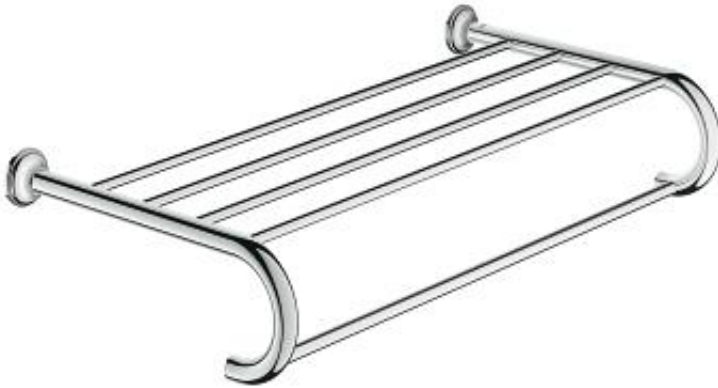

ESSENTIALS AUTHENTIC Multi-towel rack

MODEL # 40660001

Pure Freude an Wasser

GROHE

GROHE America, Inc | 200 North Gary Avenue, Suite G, Roselle, IL 60172
Phone: +1 (800) 444-7643 | Fax: +1 (800) 225-2778 | us-customerservice@grohe.com

Product Description: Multi-towel rack

Standard Specification:

- Material: Metal
- 23" (586 mm) Functional length 21 5/16" (542 mm)
- Concealed fastening
- **GROHE StarLight** chrome finish

Color:

- 40660001 001 chrome