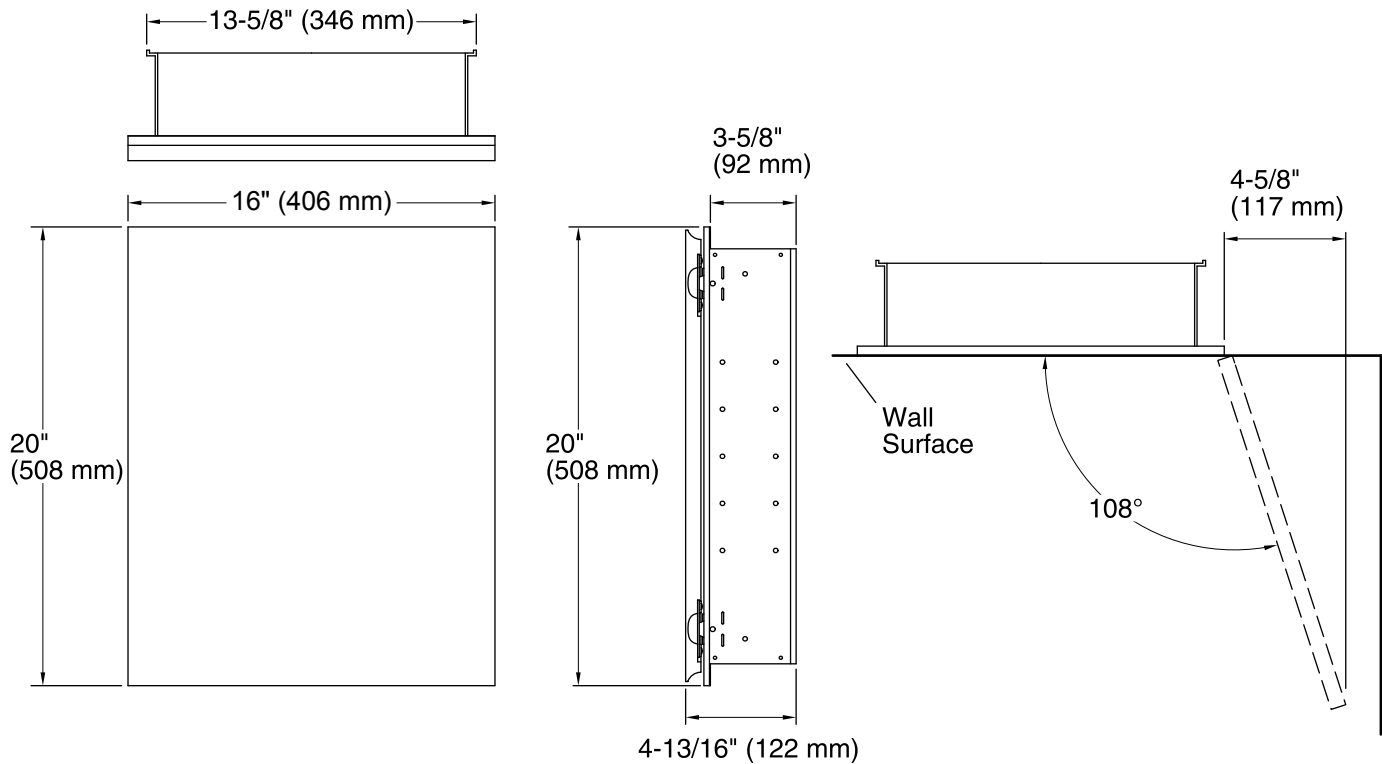

16"W x 20"H aluminum single-door cabinet with mirrored door
K-99889

Features

- Recessed installation only.
- Anodized aluminum construction with a durable rust-free and chip-free finish.
- Two adjustable glass shelves.
- Full-overlay mirrored door.
- Mirrored interior.
- Two-way adjustable hinges with 108-degree opening capability for easy cabinet access.
- Can be installed with left- or right-hand swing.

Material

- Anodized aluminum.

For complete listing of available colors, go to kohler.com.

Codes/Standards

None Applicable

See website for detailed warranty information.

Product Specification

Mirrored cabinet shall be 16" (406 mm) in width, 20" (508 mm) in height, and 4-13/16" (122 mm) in depth. Cabinet shall be of anodized aluminum construction with a durable rust-free and chip-free finish. Cabinet shall be for recessed installation. Cabinet shall feature mirrored door and mirrored interior with two adjustable glass shelves. Cabinet shall feature left-hand or right-hand door hinge option with 108-degree opening capability. Cabinet shall be KOHLER Model K-99889-NA.

KOHLER®

16"W x 20"H aluminum single-door cabinet with mirrored door
K-99889

Technical Information

All measurements are nominal.

Installation Notes

Install this product according to the installation guide.

CAUTION: Risk of electric shock. Electrical wiring may need to be relocated.

When determining the height of the cabinet, ensure the mirrored door will clear all obstacles (such as a faucet). A minimum distance of 3" (76 mm) is required.

This cabinet is designed for either right or left door swing. Check for obstructions.