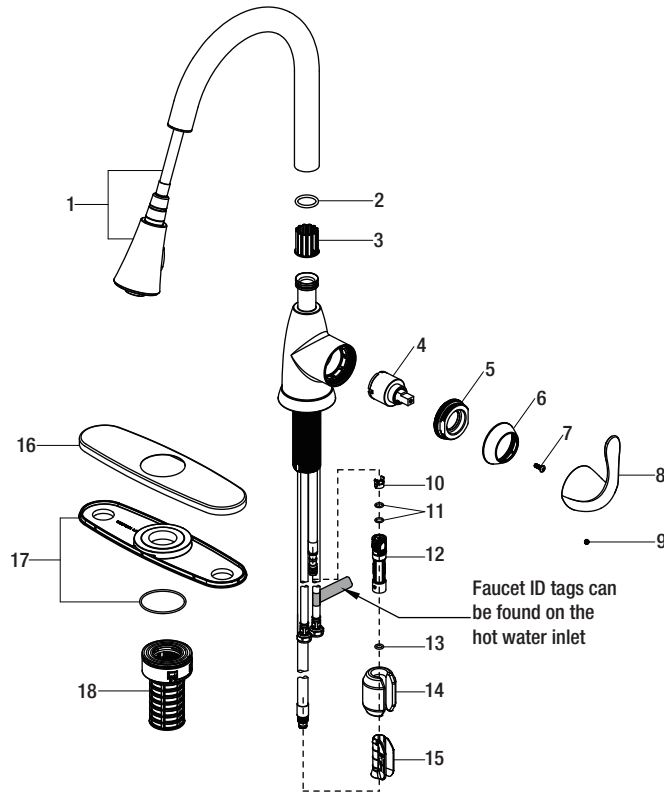

# Replacement Parts List

Market Pull-Down Kitchen Faucet in Matte Black

MODEL	SKU #	FINISH
HD67551-0310H	303672271	Matte Black

Many replacement parts can be purchased online or at your local store. Please use the table below to identify the part SKU number needed, go to [HOMEDEPOT.COM](http://HOMEDEPOT.COM), and check for online and store availability. If you can't find the part you are looking for, please call 1-855-HD-GLACIER.

Part	Description	Part #	Internet SKU #	Store SKU #
1	Spray head and Hose	RP3833810H		
2	O-ring	RP60006		
3	Wearable ring	RP64220		
4	Cartridge	RP20044	<a href="#">301158214</a>	
5	Bonnet nut	RP70528		
6	Cap	RP8050310H		
7	Screw	RP50015		
8	Handle	RP1343310H		
9	Set screw	RP50002		

Part	Description	Part #	Internet SKU #	Store SKU #
10	Block	RP70421		
11	O-ring	RP60002	<a href="#">206116636</a>	
12	Quick connect assembly	RP70429		
13	O-ring	RP60089		
14	Weight	RP70441	<a href="#">207093823</a>	
15	Weight clip	RP64204		
16	Escutcheon	RP8054410H		
17	Gasket	RP80545		
18	FastMount™	RP56096		