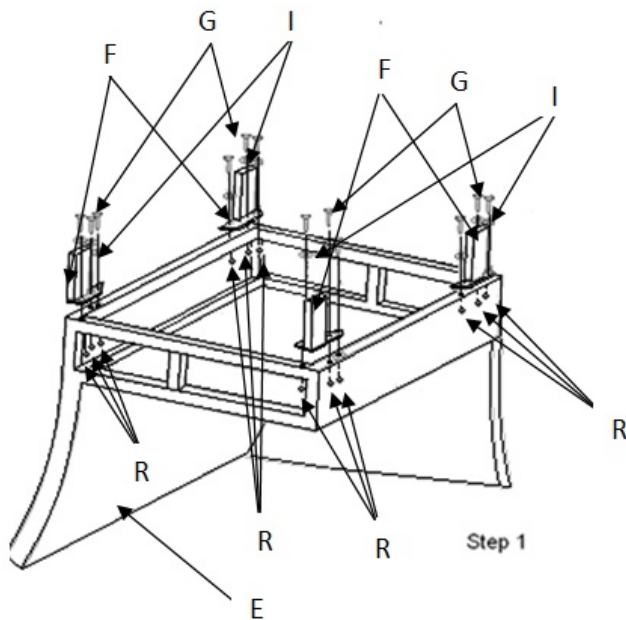

QUESTIONS? MISSING PARTS?

Contact SE Brands directly for the fastest service.

hello@sebrandsinc.com

888-682-3012

Leisure Made

- PATIO FURNITURE -

Trenton

				
A Left sofa 1PC	B Right sofa 1PC	C Left arm 1PC	D right arm 1PC	F Leg 4PCS
				
G M6 x 35mm 20PCS	I M6 20PCS	R M6 12PCS	J 1PC	K 2 PCS

Important: please do not tighten any screws until all the screws are in the right position.

Trenton Corner sofa

			
E Corner sofa		F Leg	
1PC		4PCS	
			
G M6 x 35mm	I M6	R M6	J
12PCS	12PCS	12PCS	1PC

Important: please do not tighten any screws until all the screws are in the right position.

Trenton Coffee Table

			
L Top 1PC	M 1PC	N Leg 4PCS	
			
O Glass 1PC	P M6 x 16mm 8PCS	I M6 8PCS	J 1PC

Important: please do not tighten any screws until all the screws are in the right position.

Leisure Made