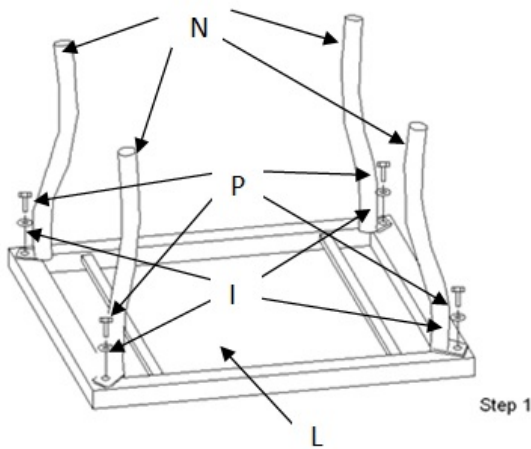

Important: please do not tighten any screws until all the screws are in the right position.

Trenton Corner sofa

			
E Corner sofa		F Leg	
1PC		4PCS	
			
G M6 x 35mm	I M6	R M6	J
12PCS	12PCS	12PCS	1PC

Important: please do not tighten any screws until all the screws are in the right position.

Trenton Coffee Table

			
L Top 1PC	M 1PC	N Leg 4PCS	
			
O Glass 1PC	P M6 x 16mm 8PCS	I M6 8PCS	J 1PC

Important: please do not tighten any screws until all the screws are in the right position.

Leisure Made