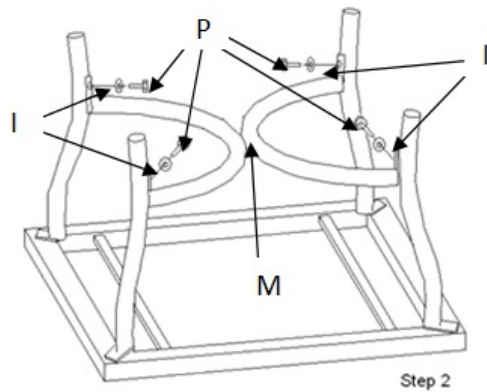

Important: please do not tighten any screws until all the screws are in the right position.

Trenton Corner sofa

			
E Corner sofa		F Leg	
1PC		4PCS	
			
G M6 x 35mm	I M6	R M6	J
12PCS	12PCS	12PCS	1PC

Important: please do not tighten any screws until all the screws are in the right position.

Trenton Coffee Table

			
L Top 1PC	M 1PC	N Leg 4PCS	
			
O Glass 1PC	P M6 x 16mm 8PCS	I M6 8PCS	J 1PC

Important: please do not tighten any screws until all the screws are in the right position.

Leisure Made