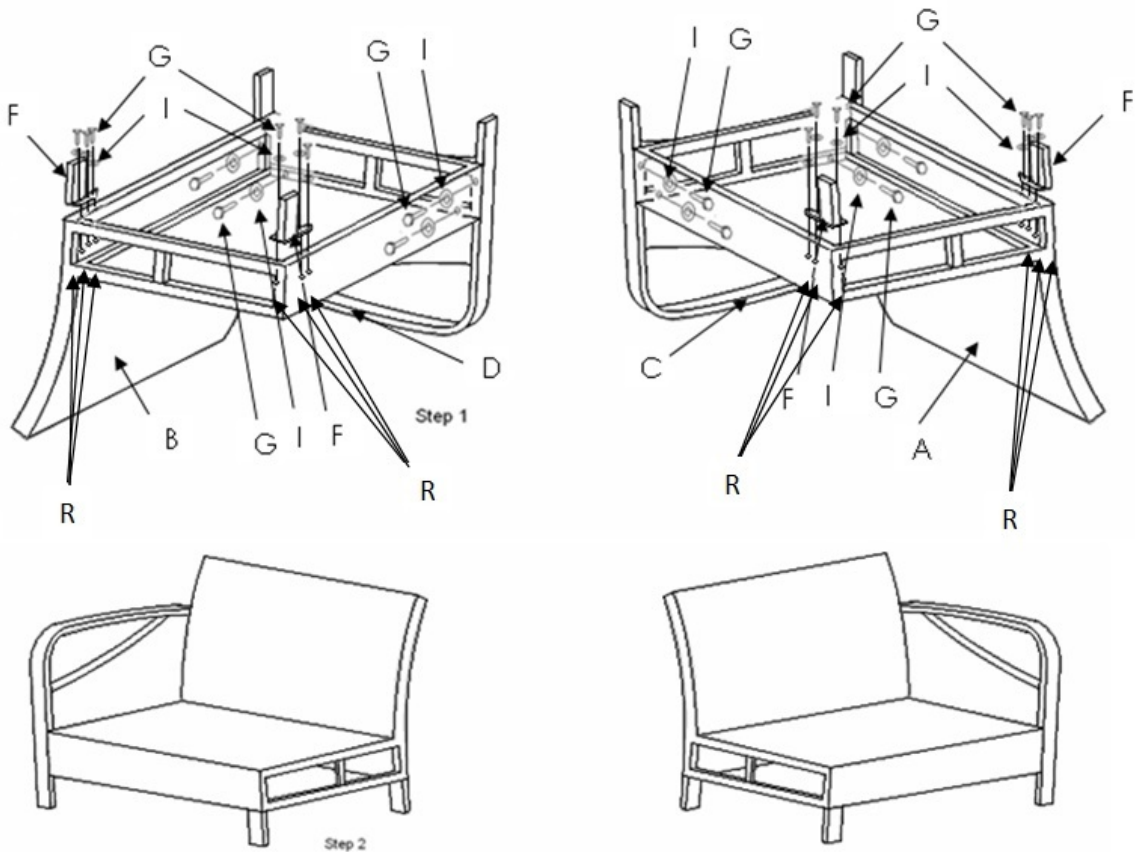

QUESTIONS? MISSING PARTS?

Contact SE Brands directly for the fastest service.

hello@sebrandsinc.com

888-682-3012

Leisure Made

- PATIO FURNITURE -

Trenton

				
A Left sofa 1PC	B Right sofa 1PC	C Left arm 1PC	D right arm 1PC	F Leg 4PCS
				
G M6 x 35mm 20PCS	I M6 20PCS	R M6 12PCS	J 1PC	K 2 PCS

Important: please do not tighten any screws until all the screws are in the right position.

Trenton Corner sofa

			
E Corner sofa		F Leg	
1PC		4PCS	
			
G M6 x 35mm	I M6	R M6	J
12PCS	12PCS	12PCS	1PC

Important: please do not tighten any screws until all the screws are in the right position.

Trenton Coffee Table

			
L Top 1PC	M 1PC	N Leg 4PCS	
			
O Glass 1PC	P M6 x 16mm 8PCS	I M6 8PCS	J 1PC

Important: please do not tighten any screws until all the screws are in the right position.

Leisure Made