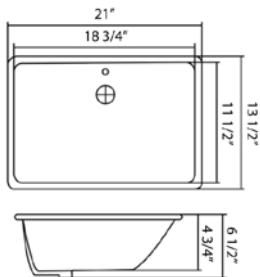

PU2181-B

21" x 13 1/2" x 6 1/2"

Dimensions

Accessories

Features

True Vitreous
China

Undermount
Installation

24" Minimum
Cabinet Size