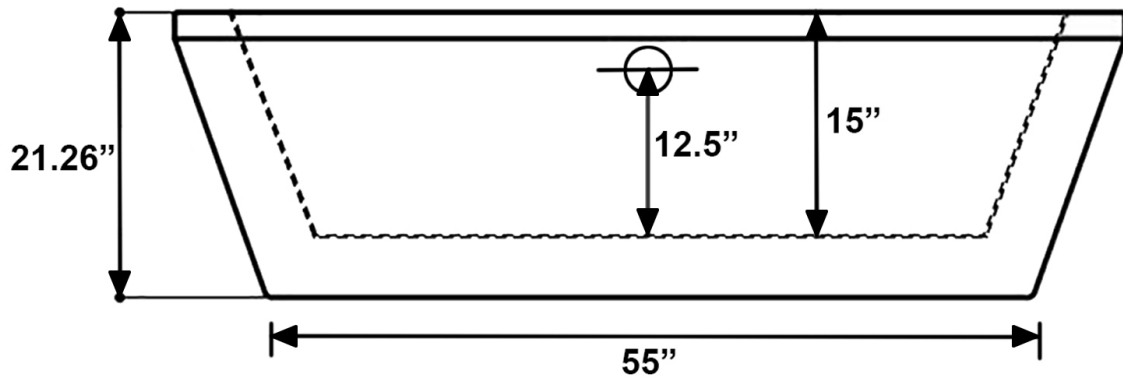

Top

Side

Bath Tub Type	Double Ended	Water Capacity (gallon)	70
Overall Length	5.9 ft.	Material	Fiberglass
Dimensions(in.)	71 L x 31.5 W x 21.26 H	Finish	White
Sitting Area	49" L x 18" W	Coating	Acrylic
Overflow	Yes	Adjustable Feet For Leveling	Yes
Depth From Overflow	12.5"	Drain Assembly Included	Yes
Overflow Color	Chrome	Installation Type	Freestanding
Drain Placement	Side	Certification	US & Canada cUPC Certified
Drain Color	Chrome	Warranty	Limited 1-Year Parts Warranty