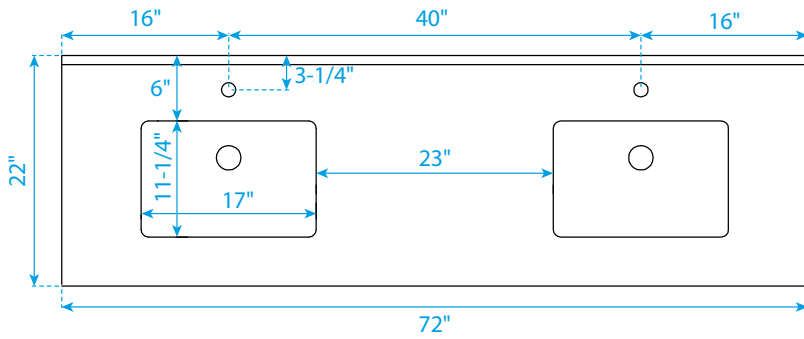

WYNDHAM COLLECTION

TOP VIEW OF VANITY CABINET

Note: Due to high probability of breakage, the backsplash comes in two pieces, cut from the same piece. All Measurements are $\pm 1/4"$.

WC-2323-72-DBL