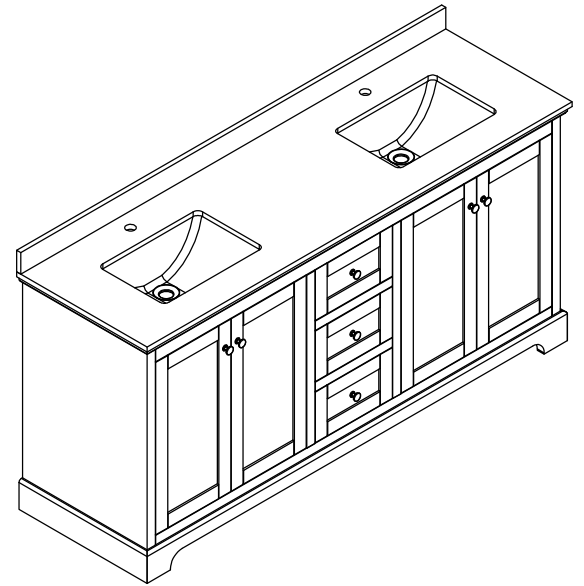

WYNDHAM COLLECTION

TOP VIEW OF VANITY CABINET

Note: Due to high probability of breakage, the backsplash comes in two pieces, cut from the same piece. All Measurements are $\pm 1/4"$.

WC-2323-72-DBL