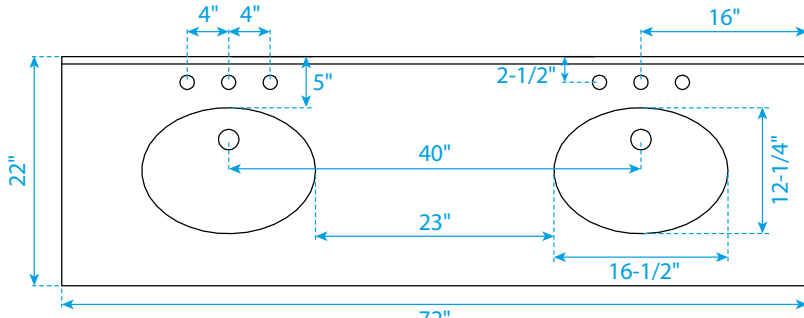

WYNDHAM COLLECTION

TOP VIEW OF VANITY CABINET

Note: Due to high probability of breakage, the backsplash comes in two pieces, cut from the same piece. All Measurements are $\pm 1/4"$.

WC-2323-72-DBL