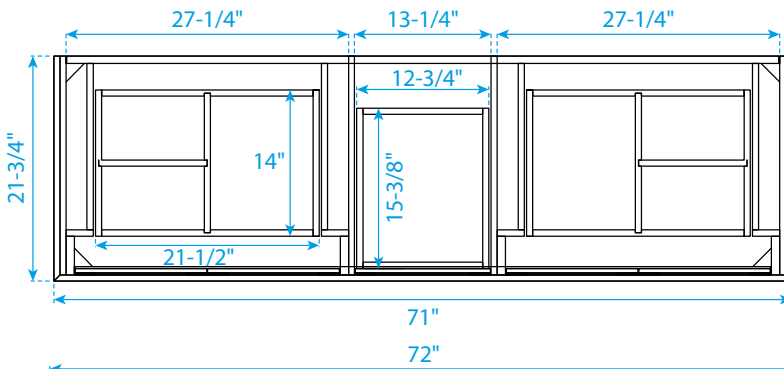

WYNDHAM COLLECTION

TOP VIEW OF VANITY CABINET

Note: Due to high probability of breakage, the backsplash comes in two pieces, cut from the same piece. All Measurements are $\pm 1/4"$.

WC-2323-72-DBL