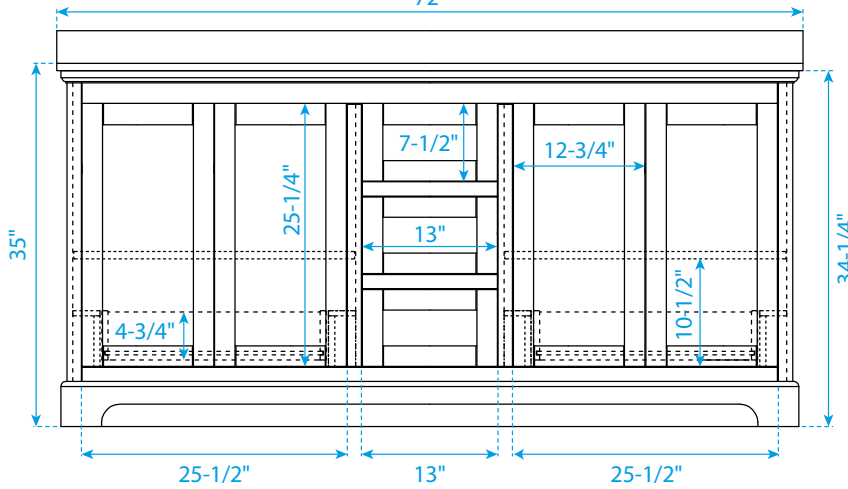

WYNDHAM COLLECTION

TOP VIEW OF VANITY CABINET

Note: Due to high probability of breakage, the backsplash comes in two pieces, cut from the same piece. All Measurements are $\pm 1/4"$.

WC-2323-72-DBL