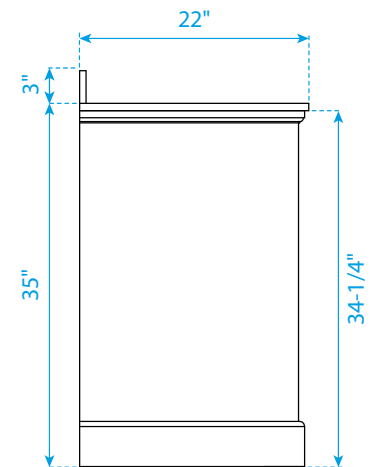

WYNDHAM COLLECTION

TOP VIEW OF VANITY CABINET

Note: Due to high probability of breakage, the backsplash comes in two pieces, cut from the same piece. All Measurements are $\pm 1/4"$.

WC-2323-72-DBL