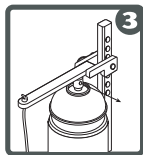

#### ABOUT AEROSOL CANS

Spectracide™ Reach 'n Spray® Long Reach Aerosol Can Sprayer helps you spray aerosols in hard-to-reach places, improving safety by keeping you off ladders and away from hazards.

- 1 If pressed off center, aerosol buttons may twist off their plastic tubes. The Spectracide Reach 'n Spray Long Reach Aerosol Can Sprayer actuating arm adjusts for height in order to push the button straight down the centerline.
- 2 Spectracide Reach 'n Spray Long Reach Aerosol Can Sprayer is packaged with a sizing sleeve in the can holder. The sleeve snugly centers narrower cans so the arm will be centered on the button. Remove it for larger cans.
- 3 The Spectracide Reach 'n Spray Long Reach Aerosol Can Sprayer plunger will reach down to actuate the finger-shaped, recessed pads.
- 4 Light, short tugs on the lanyard will apply aerosol accurately and prevent drips from excess spray.

#### ASSEMBLY AND USE

Screw pole into base of can holder.

Remove forked actuating arm and put an aerosol can into holder. For fatter cans, remove the sizing cylinder first.

Point spray nozzle to side of can holder.