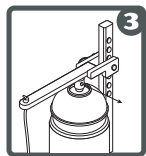

## ASSEMBLY AND USE

**1**  
Screw pole  
into base of  
can holder.

**2**  
Remove forked actuating arm  
and put an aerosol can into  
holder. For fatter cans,  
remove the sizing cylinder  
first.

**3**  
Point spray  
nozzle to  
side of can  
holder.