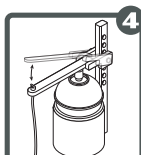

#### ASSEMBLY AND USE

Screw pole into base of can holder.

Remove forked actuating arm and put an aerosol can into holder. For fatter cans, remove the sizing cylinder first.

Point spray nozzle to side of can holder.