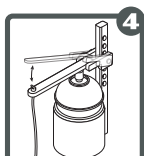

## ASSEMBLY AND USE

**1**  
Screw pole  
into base of  
can holder.

**2**  
Remove forked actuating arm  
and put an aerosol can into  
holder. For fatter cans,  
remove the sizing cylinder  
first.

**3**  
Point spray  
nozzle to  
side of can  
holder.