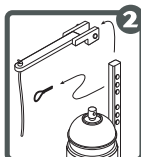

#### ABOUT AEROSOL CANS

Spectracide™ Reach 'n Spray® Long Reach Aerosol Can Sprayer helps you spray aerosols in hard-to-reach places, improving safety by keeping you off ladders and away from hazards.

- 1 If pressed off center, aerosol buttons may twist off their plastic tubes. The Spectracide Reach 'n Spray Long Reach Aerosol Can Sprayer actuating arm adjusts for height in order to push the button straight down the centerline.
- 2 Spectracide Reach 'n Spray Long Reach Aerosol Can Sprayer is packaged with a sizing sleeve in the can holder. The sleeve snugly centers narrower cans so the arm will be centered on the button. Remove it for larger cans.
- 3 The Spectracide Reach 'n Spray Long Reach Aerosol Can Sprayer plunger will reach down to actuate the finger-shaped, recessed pads.
- 4 Light, short tugs on the lanyard will apply aerosol accurately and prevent drips from excess spray.

#### ASSEMBLY AND USE

Screw pole into base of can holder.

Remove forked actuating arm and put an aerosol can into holder. For fatter cans, remove the sizing cylinder first.

Point spray nozzle to side of can holder.