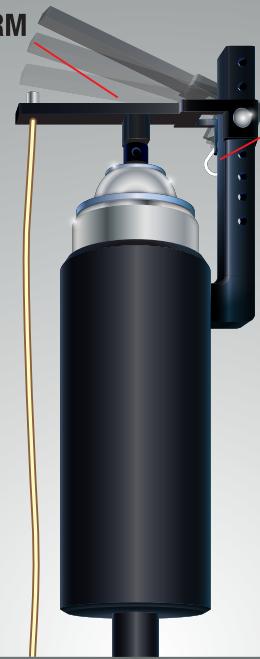

**ABOUT THE SPRAYER**

3- Extend & Use

**EXTENDS YOUR REACH TO:**

- HELP CONTROL INSECTS
  - HELP TOUCH UP PAINT
  - HELP SEAL PRUNING CUTS
- AND SO MUCH MORE

**ABOUT THE SPRAYER**

ACTUATOR ARM

PLUNGER

Patent # 6,789,705  
Inquiries:  
info@reachnspray.com  
16-11592