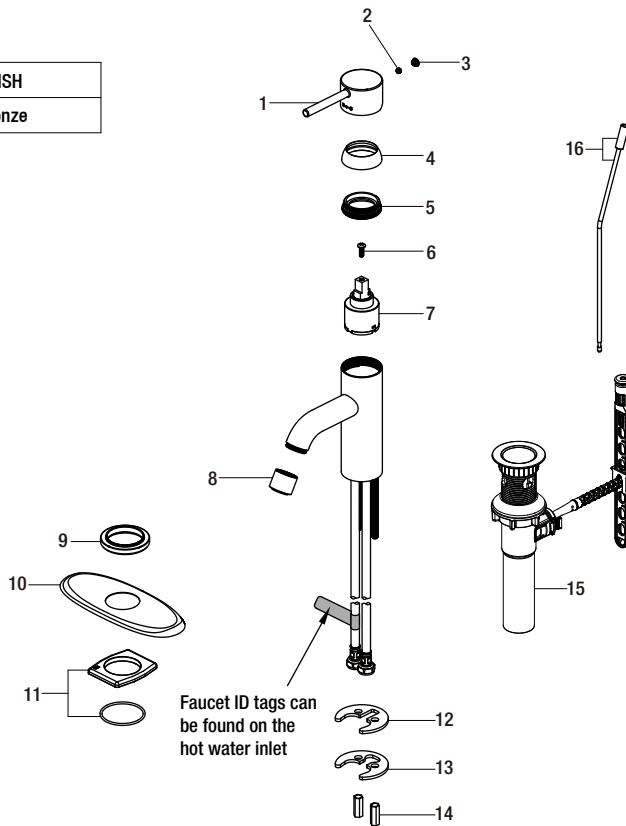

Replacement Parts List

Modern 4" 1 Hdl Bath Faucet

MODEL	Internet SKU #	FINISH
HD67732W-6027D	301879842	Bronze

Many replacement parts can be purchased online or at your local store. Please use the table below to identify the part SKU number needed, go to HOMEDEPOT.COM, and check for online and store availability. If you can't find the part you are looking for, please call 1-855-HD-GLACIER.

Part	Description	Part #	Internet SKU #	Store SKU #
1	Handle	RP1346627D		
2	Set Screw	RP50002		
3	Index	RP8039027D		
4	Cap	RP8013227D		
5	Bonnet Nut	RP70242		
6	Screw	RP50015		
7	Cartridge	RP20044	301158214	
8	Aerator	RP3024527D		
9	Flange	RP8054827D		

Part	Description	Part #	Internet SKU #	Store SKU #
10	Deck Plate	RP8054927D		
11	Gasket	RP80550		
12	Rubber Washer	RP64008		
13	Metal Washer	RP64009		
14	Nut	RP56111		
15	ClickInstall™ drain assembly	RP4022827D		
16	Lift rod	RP4023027D		