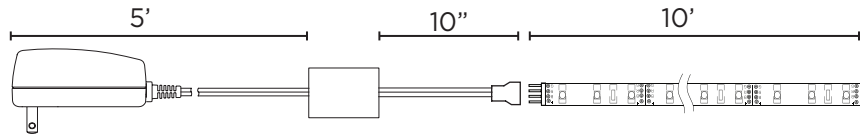

Self-Adhesive Cuttable LED Strip
for Under-Cabinet

LED Under-Cabinet

U00035RG

CARACTERISTICS

Cuttable strip
Waterproof
Strip length: 10'
5' Power Cord

STRUCTURE FINISH

White

BULB

LED

Included

Color : RGB

90 LED, 22w

Life : 30,000h

INSTALLATION

Surface Installation

Plug-in