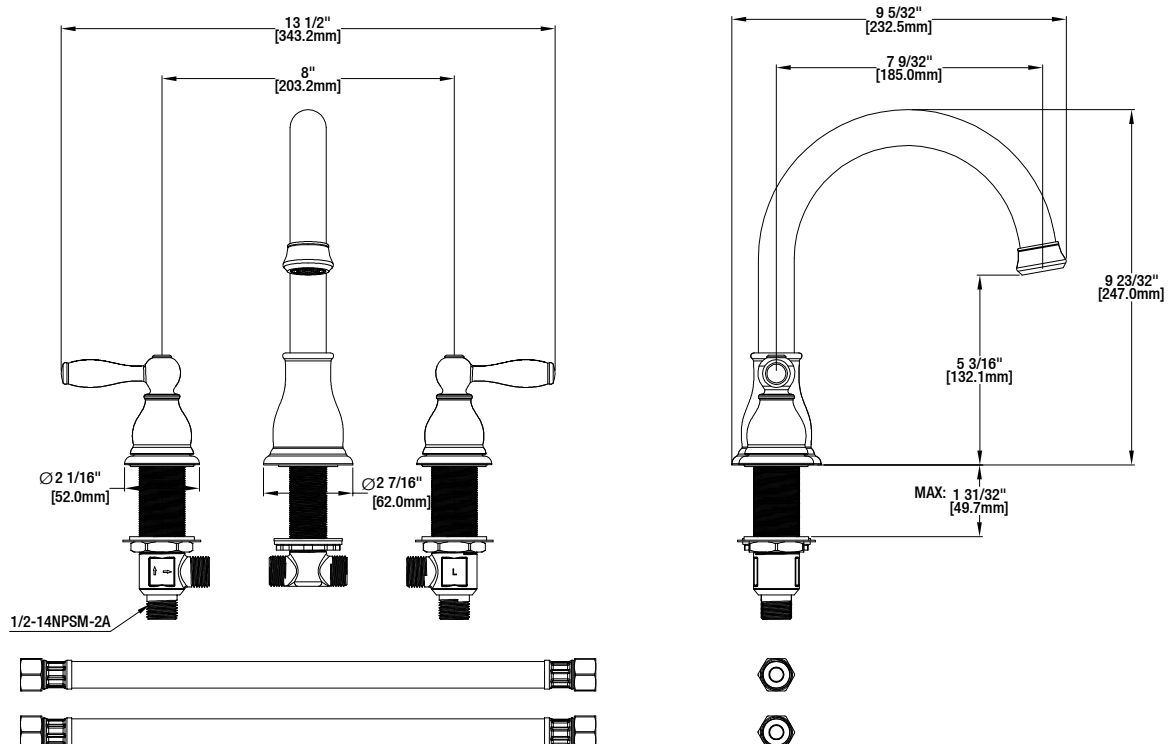

Mandouri 2-Handle Roman Tub Faucet

MODEL	Internet SKU #	FINISH
HD67420-3101	300640910	Polished Chrome
HD67420-3104	300640882	Brushed Nickel PVD
HD67420-3127D	300640754	Bronze

FEATURES

- Requires 3-Hole Sink with 8"-16" On-Center
- 1/2" IPS Connections
- Max Countertop Thickness: 1 31/32"
- Spout Reach: 7 9/32"
- Spout Height: 9 23/32"
- 1/4 Turn Ceramic Valve for Lifetime Drip-Free Operation
- With Zinc Lever Handle

CODE COMPLIANCE

- IAPMO Certified: ASME A112.18.1/CSA B125.1
- ADA Compliant

WARRANTY

- Limited Lifetime Warranty

INSTALLATION DIMENSIONS

Glacier Bay reserves the right to make changes in specifications and materials and to change and discontinue models, both without notice or obligation. Dimensions are for reference only.