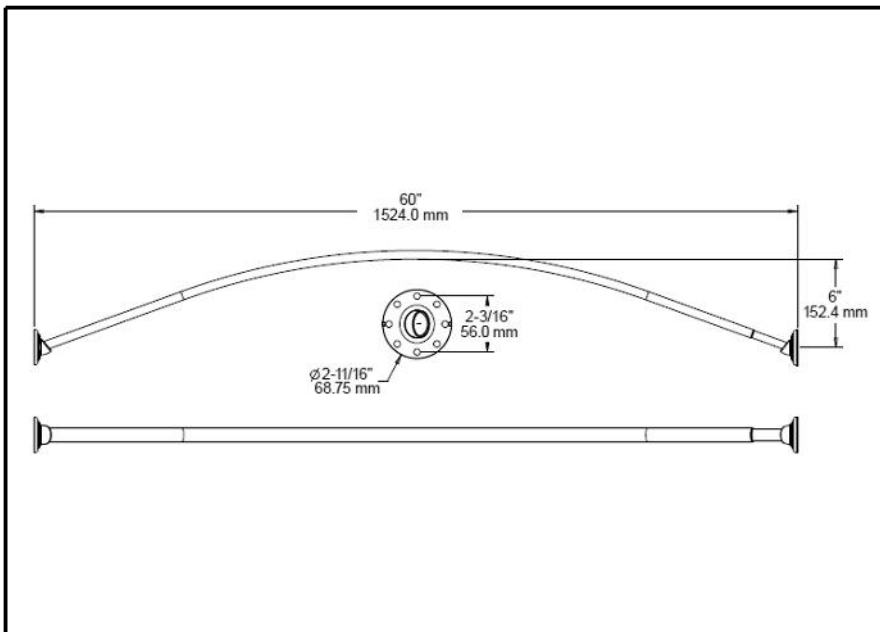

## ACCESSORIES

- Oval Curved Shower Rod
- 5' x 1" Oval Curved Shower Rod

Submitted Model No.: \_\_\_\_\_

Specific Features: \_\_\_\_\_

### STANDARD SPECIFICATIONS:

- Mount wall brackets using supplied fasteners, recommended location is 3" back from edge of tub or shower unit. Note the markings on brackets for stationary and adjustable attachment. Depress pins on stationary end of rod and clip into bracket. Repeat step for adjustable rod end. Slide flanges over brackets. If wood blocking is not available, use anchors or plugs provided with screws.