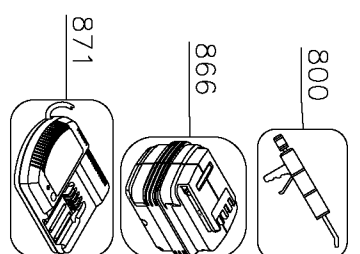

DATE CODE

Parts List for DCCS690M1 Type 1

Item Number	Part Number	Description	Qty Required
1	90619964	HOUSING ASSEMBLY	1
2	90612950	MOTOR & MOUNT	1
3	90620684	TOP HOUSING	1
4	90617820	FACIA COVER	2
5	90609263	END CAP	1
7	90606556	LATCH BUTTON	1
8	90619645	CONTROL MODULE ASSY	1
9	90605114	SWITCH SUPPORT	1
10	90605769	ASSEMBLY- EJECTOR	1
11	90613570	TRIGGER	1
12	90613569	LOCK LEVER	1
13	90620179	SPRING	1
14	5119820-00	PIN	2
16	90618141	CAP	1
17	90609264	AUX HANDLE	1
18	90104269	MOULDING	1
19	90104270	ORING	1
20	90609541	TUBE OIL	1
21	90609542	TUBE OIL	1
22	90617047	GROMMET	1
23	90618228	DRIVE SPROCKET	1
24	90618229	WASHER	1
25	90639221	SCREW	1
25	90624303	RETAINING RING	1
26	90619644	BRAKE ASSY.	1
27	90618523	STRAP	1
28	90618528	PIN	1

COPYRIGHT© 2005. All Rights Reserved.

Parts list, pricing, and availability subject to change. Please visit www.dewaltservicenet.com for current parts information.

Parts List for DCCS690M1 Type 1

Item Number	Part Number	Description	Qty Required
29	90621730	LEAF SPRING	1
30	90609777	SPRING	1
31	90618051	RUBBER SEAL	1
33	90609778	CHAIN COVER	1
34	90626482	TENSION KNOB ASSY	1
35	90615044	CHAIN COVER	1
36	330019-13	SCREW,PLASTITE	16
37	330019-11	SCREW	12
38	330019-14	SCREW	2
39	330019-28	SCREW PLASTITE	6
40	90609587	GUARD	1
42	90627301	PIN, SPIROL	1
43	90620845	SPRING	1
44	90620889	SPRING	1
45	90617326	LABEL WARNING FR/SP	1
46	90617325	RATING LABEL	1
47	90622086	RUBBER SEAL	1
48	90622146	DUST CAP	1
49	90622670	LEAF SPRING	1
50	90625146	WASHER	2
51	90104259	RUBBER SEAL	1
52	90622705	FILTER ASSEMBLY	1
53	90618295	VALVE ASSEMBLY	1
54	90623323	SPRING	1
56	90625339	FOAM	1
57	90625343	FOAM	1
59	90625494	LABEL	1