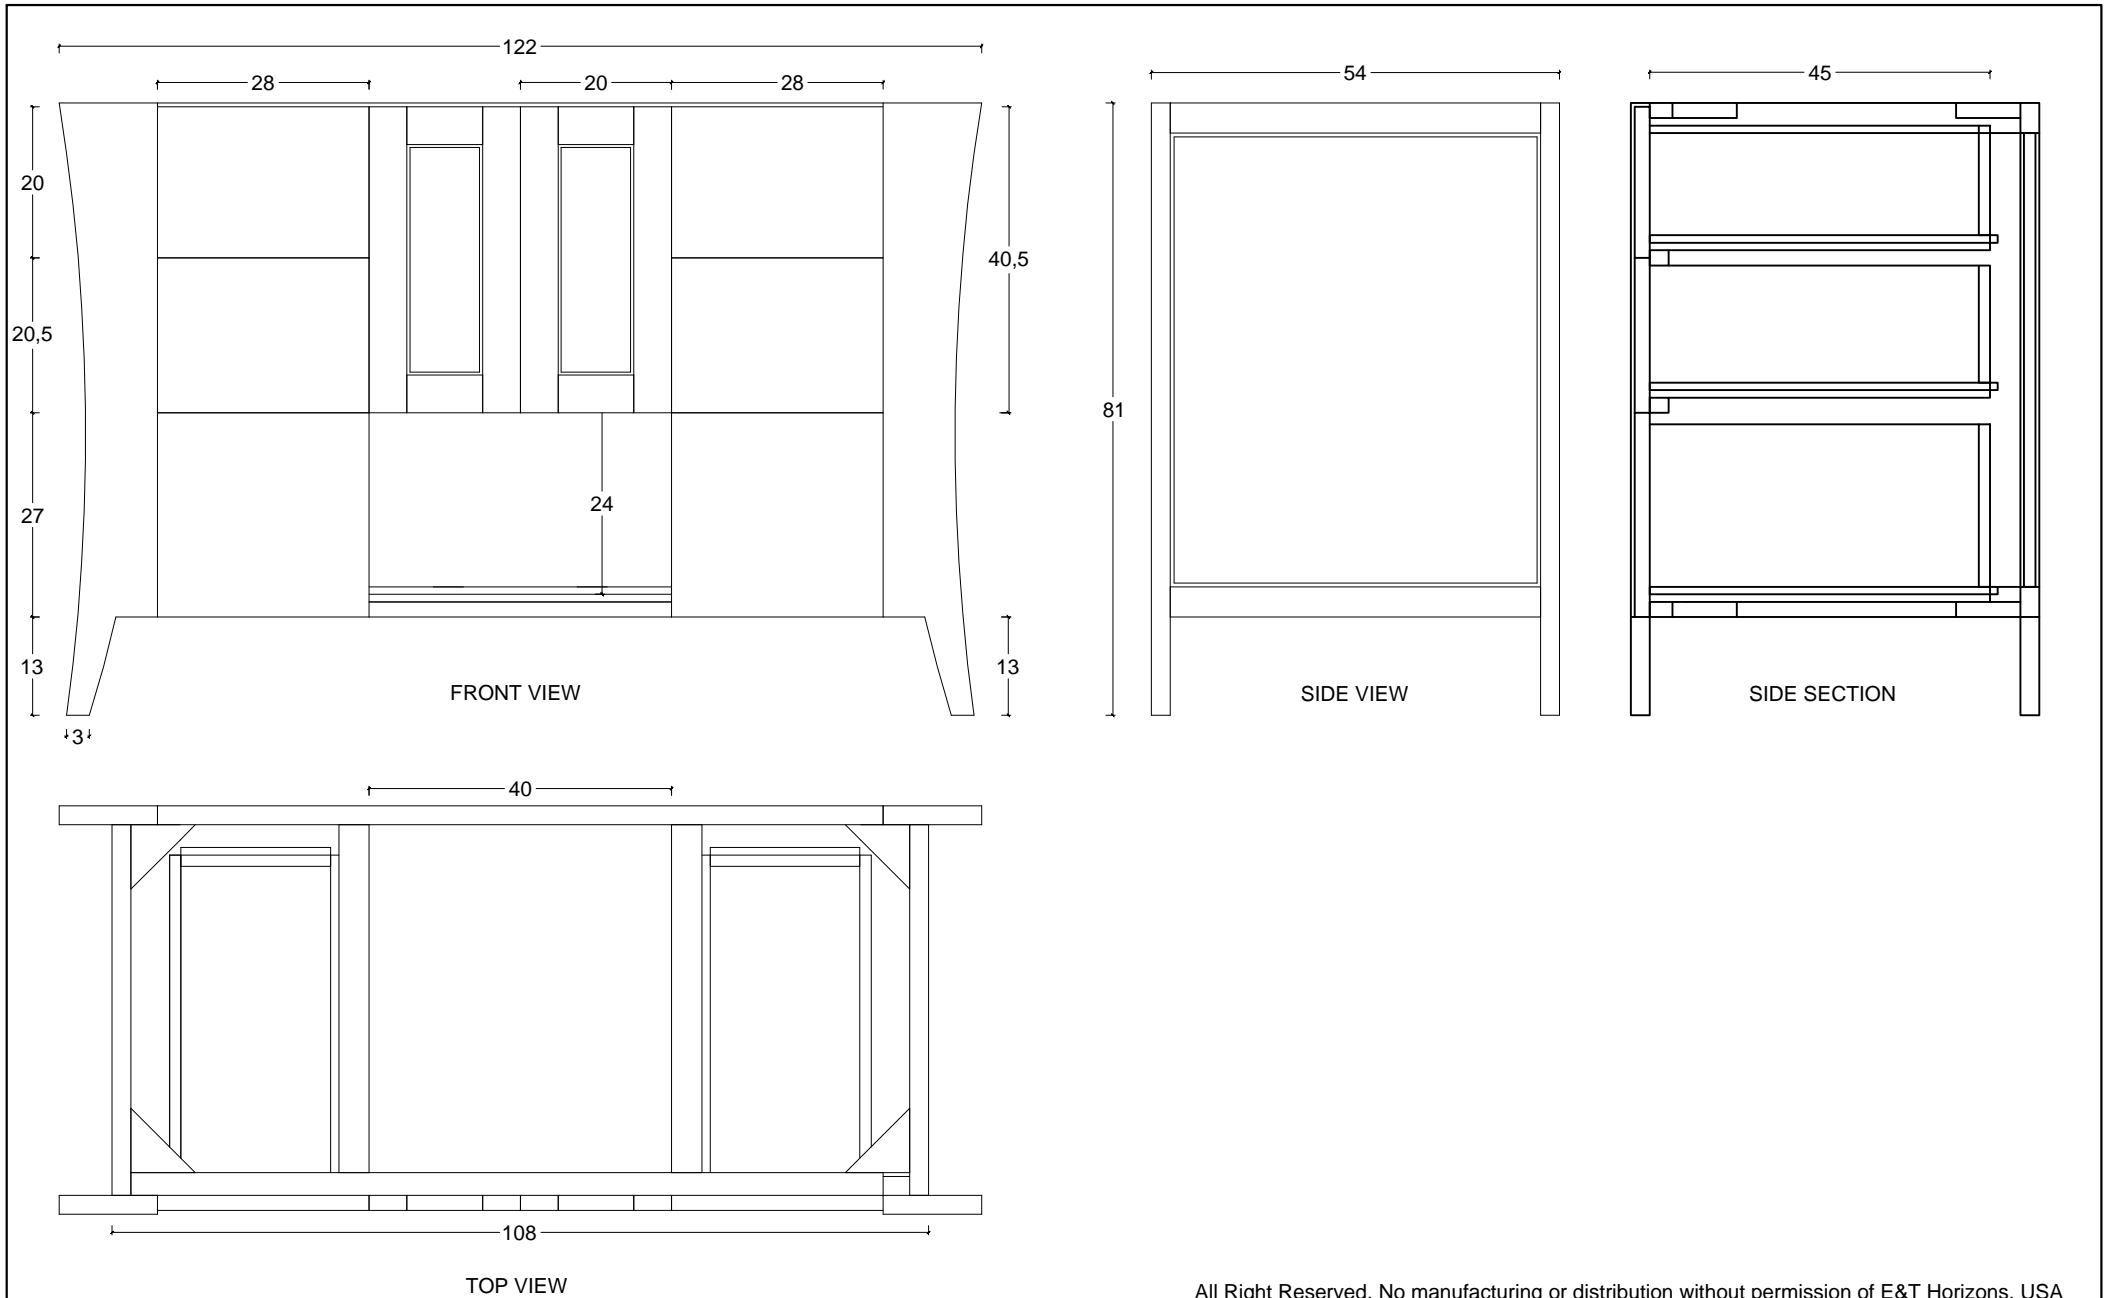

PERSPECTIVE
(FRONT)

PERSPECTIVE
(BACK)

All Right Reserved. No manufacturing or distribution without permission of E&T Horizons, USA

	DESCRIPTION :	SIZE :	UNIT OF MEASURE :	PREPARED BY :		PAGE :
	CURVATURE 48" CT-BT-48	122 x 54 x 81 cm 48 x 21.3 x 31.9 in	cm	E&T Horizons		1

All Right Reserved. No manufacturing or distribution without permission of E&T Horizons, USA

DESCRIPTION :	SIZE :	UNIT OF MEASURE :	PREPARED BY :	PAGE :	
CURVATURE 48" CT-BT-48	122 x 54 x 81 cm 48 x 21.3 x 31.9 in	cm	E&T Horizons	2	