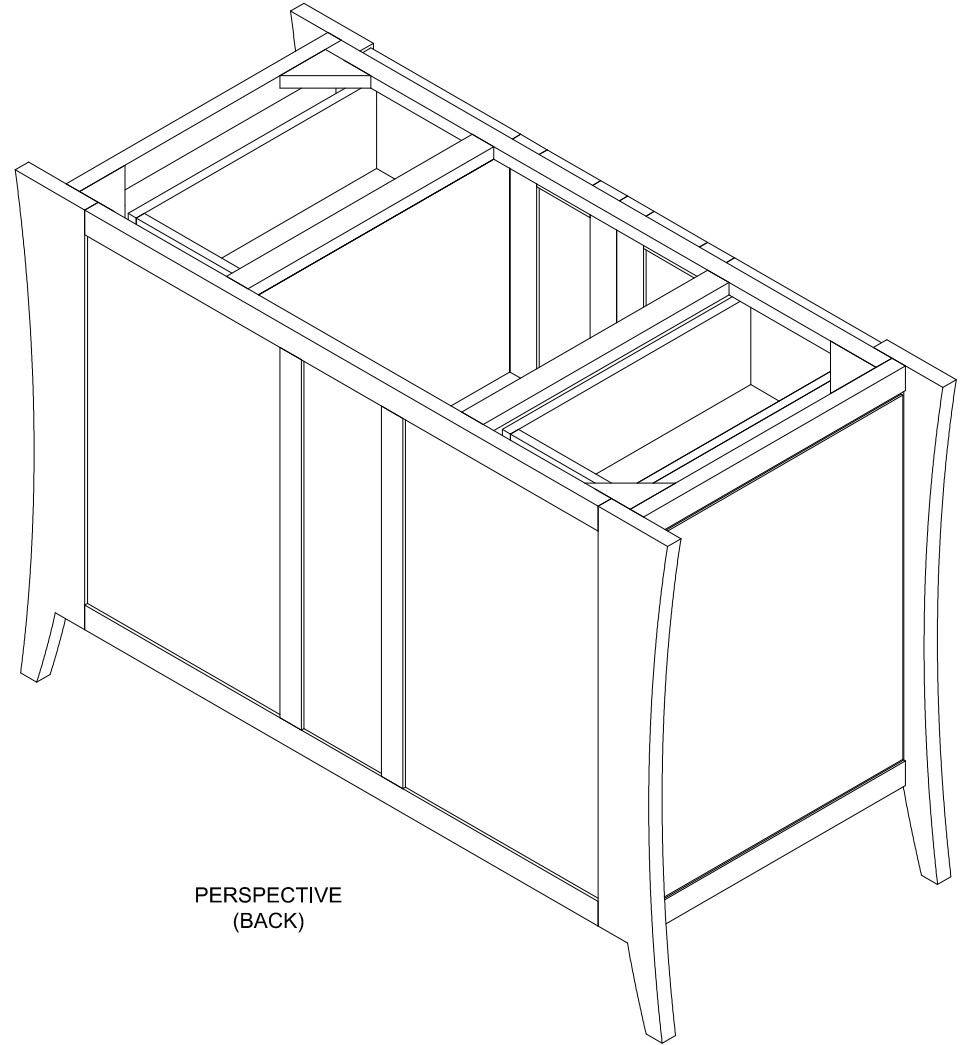

PERSPECTIVE
(FRONT)

PERSPECTIVE
(BACK)

All Right Reserved. No manufacturing or distribution without permission of E&T Horizons, USA

	DESCRIPTION :	SIZE :	UNIT OF MEASURE :	PREPARED BY :		PAGE :
	CURVATURE 48" CT-BT-48	122 x 54 x 81 cm 48 x 21.3 x 31.9 in	cm	E&T Horizons		1

All Right Reserved. No manufacturing or distribution without permission of E&T Horizons, USA

DESCRIPTION :	SIZE :	UNIT OF MEASURE :	PREPARED BY :	PAGE :	
CURVATURE 48" CT-BT-48	122 x 54 x 81 cm 48 x 21.3 x 31.9 in	cm	E&T Horizons	2	