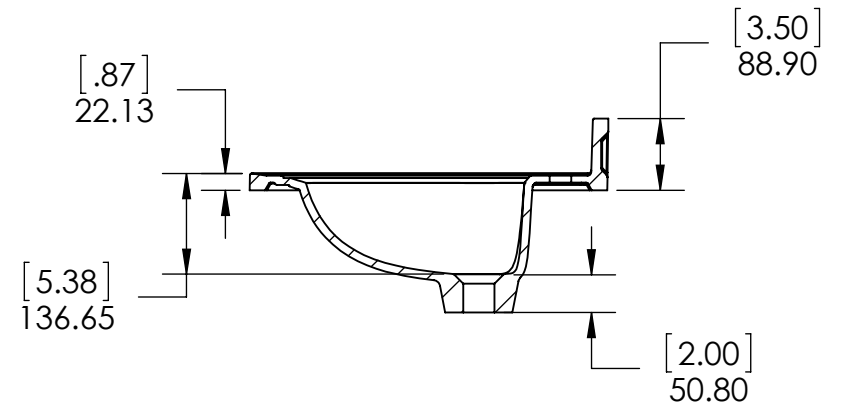

<b>PROPRIETARY AND CONFIDENTIAL</b> THE INFORMATION CONTAINED IN THIS DRAWING IS THE SOLE PROPERTY OF WOODCRAFTERS. ANY REPRODUCTION IN PART OR AS A WHOLE WITHOUT THE WRITTEN PERMISSION OF WOODCRAFTERS IS PROHIBITED.	UNLESS OTHERWISE SPECIFIED	NAME	DATE	 SIZE DWG. NO. <b>A</b> <i>New port 25 x 19 FG</i>	SHEET 1 OF 1 REV: <b>3</b>	
	DIMENSIONS ARE IN MM. AND (INCHES)	DRAWN	O. Razo			01/16/17
	TOLERANCES ARE	CHECKED	R. Rubio			01/16/17
	+0.125 [3.175] -0.125 [-3.175]	ENG APPR.	R. Rubio			01/16/17
	SCALE:1:10	MFG APPR.	C. Leal			01/16/17

ITEM ID	DESCRIPTION
VP24P5-AM	Vanity Pro 24x18in 5Pc Combo - Amber
VP24P5-CN	Vanity Pro 24x18in 5Pc Combo - Chestnut
VP24P5COM-AM /CN	Vanity Pro 24x18in 5Pc Combo - Chestnut / Amber . COM

REV	ECO#	DESCRIPTION	REV'D BY DATE	CHK'D BY DATE	APRV'D BY DATE
0		New Release	IASV 5/12/16	IASV 5/12/16	IASV 5/12/16

UNLESS OTHERWISE SPECIFIED  
 DIMENSIONS ARE IN mm and [inches] AND TOLERANCES ARE +/- 1.0 [0.04]

DRAWN BY:	IASV	5/12/16
CHECKED BY:	IASV	5/12/16
APPROVED BY:	IASV	5/12/16
DO NOT SCALE DRAWING	SCALE: 1:10	SIZE: A

TITLE:	<b>VANITY PRO 24" ASSEMBLY</b>	
PART NO:	PAGE 1 OF 1	REV: 0