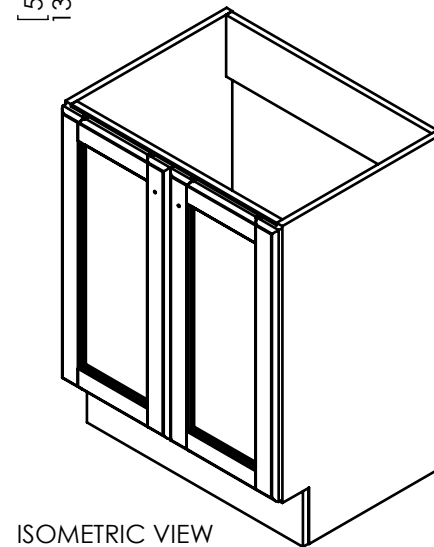

ITEM ID	DESCRIPTION
VP24P5-AM	Vanity Pro 24x18in 5Pc Combo - Amber
VP24P5-CN	Vanity Pro 24x18in 5Pc Combo - Chestnut
VP24P5COM-AM /CN	Vanity Pro 24x18in 5Pc Combo - Chestnut / Amber . COM

REV	ECO#	DESCRIPTION	REV'D BY DATE	CHK'D BY DATE	APRV'D BY DATE
0		New Release	IASV 5/12/16	IASV 5/12/16	IASV 5/12/16

PROPRIETARY AND CONFIDENTIAL
THE INFORMATION CONTAINED IN THIS DRAWING IS THE SOLE PROPERTY OF WOODCRAFTERS HOME PRODUCTS L.L.C. ANY REPRODUCTION IN PART OR AS A WHOLE WITHOUT THE WRITTEN PERMISSION OF WOODCRAFTERS HOME PRODUCTS L.L.C. IS PROHIBITED.

UNLESS OTHERWISE SPECIFIED
DIMENSIONS ARE IN mm and [inches] AND TOLERANCES ARE +/- 1.0 [0.04]

DRAWN BY:	IASV	5/12/16
CHECKED BY:	IASV	5/12/16
APPROVED BY:	IASV	5/12/16
DO NOT SCALE DRAWING	SCALE: 1:10	SIZE: A

TITLE:	VANITY PRO 24" ASSEMBLY	
PART NO:	PAGE 1 OF 1	REV: 0