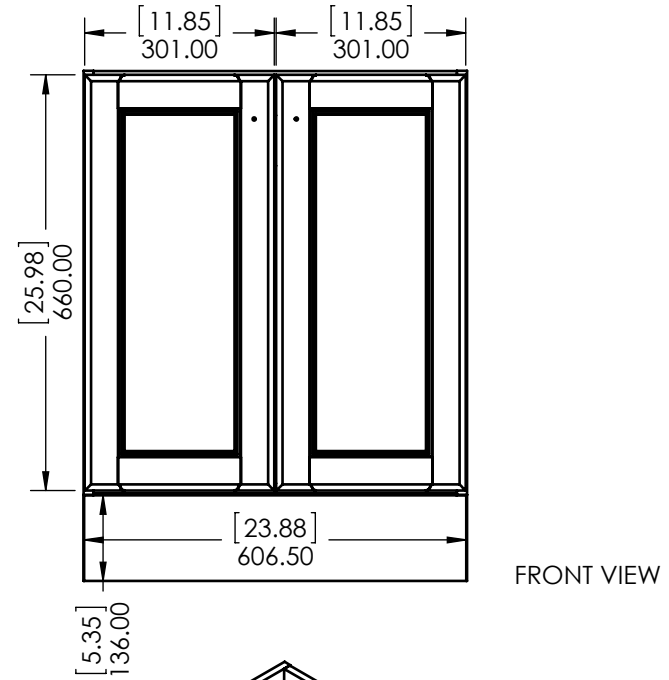

ID	Description	Technology
595043	Newport Blanco 25x19 en Fajilla (Combo)	Solid Color
N25GB-W	Newport 25x19 White Vtop	Solid Color
N2519GB- O	Newport 25x19 Onix Vtop	AB Composite

Rev #	Approved by	Change
1	V. Sanchez	New Model Added
2	R. Rubio	New Model Added
3	O. Razo	New Model Added

<b>PROPRIETARY AND CONFIDENTIAL</b> THE INFORMATION CONTAINED IN THIS DRAWING IS THE SOLE PROPERTY OF WOODCRAFTERS. ANY REPRODUCTION IN PART OR AS A WHOLE WITHOUT THE WRITTEN PERMISSION OF WOODCRAFTERS IS PROHIBITED.	UNLESS OTHERWISE SPECIFIED	NAME	DATE	 SIZE DWG. NO. <b>A</b> <i>New port 25 x 19 FG</i>	SHEET 1 OF 1 REV: <b>3</b>	
	DIMENSIONS ARE IN MM. AND (INCHES)	DRAWN	O. Razo			01/16/17
	TOLERANCES ARE	CHECKED	R. Rubio			01/16/17
	+0.125 [3.175] -0.125 [-3.175]	ENG APPR.	R. Rubio			01/16/17
	SCALE:1:10	MFG APPR.	C. Leal			01/16/17

ITEM ID	DESCRIPTION
VP24P5-AM	Vanity Pro 24x18in 5Pc Combo - Amber
VP24P5-CN	Vanity Pro 24x18in 5Pc Combo - Chestnut
VP24P5COM-AM /CN	Vanity Pro 24x18in 5Pc Combo - Chestnut / Amber . COM

REV	ECO#	DESCRIPTION	REV'D BY DATE	CHK'D BY DATE	APRV'D BY DATE
0		New Release	IASV 5/12/16	IASV 5/12/16	IASV 5/12/16

UNLESS OTHERWISE SPECIFIED  
 DIMENSIONS ARE IN mm and [inches] AND TOLERANCES ARE +/- 1.0 [0.04]

DRAWN BY:	IASV	5/12/16
CHECKED BY:	IASV	5/12/16
APPROVED BY:	IASV	5/12/16
DO NOT SCALE DRAWING	SCALE: 1:10	SIZE: A