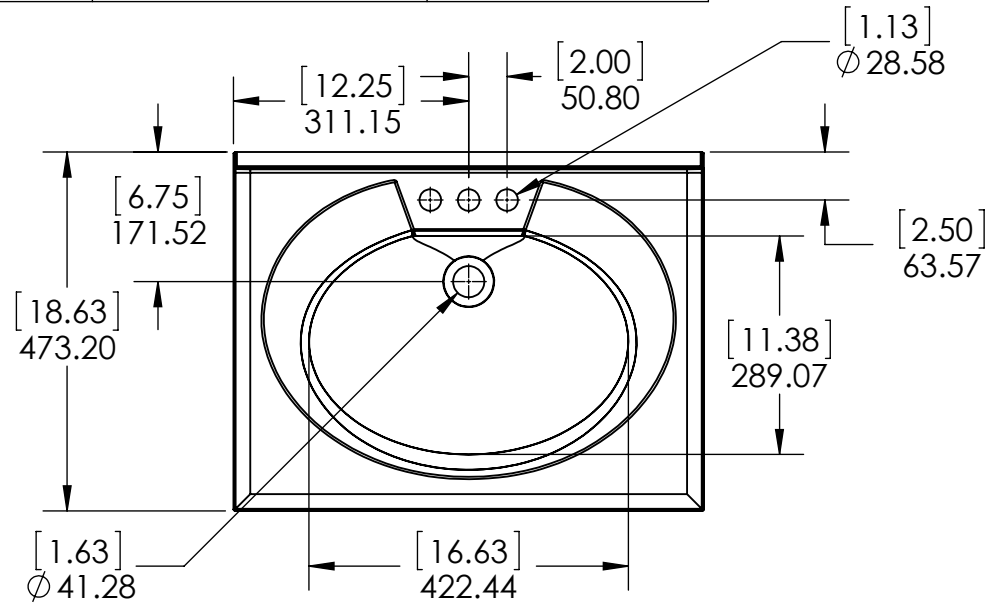

<b>PROPRIETARY AND CONFIDENTIAL</b> THE INFORMATION CONTAINED IN THIS DRAWING IS THE SOLE PROPERTY OF WOODCRAFTERS. ANY REPRODUCTION IN PART OR AS A WHOLE WITHOUT THE WRITTEN PERMISSION OF WOODCRAFTERS IS PROHIBITED.	UNLESS OTHERWISE SPECIFIED	NAME	DATE	 SIZE DWG. NO. <b>A</b> <i>New port 25 x 19 FG</i>	SHEET 1 OF 1 REV: <b>3</b>	
	DIMENSIONS ARE IN MM. AND (INCHES)	DRAWN	O. Razo			01/16/17
	TOLERANCES ARE	CHECKED	R. Rubio			01/16/17
	+0.125 [3.175] -0.125 [-3.175]	ENG APPR.	R. Rubio			01/16/17
	SCALE:1:10	MFG APPR.	C. Leal			01/16/17

ITEM ID	DESCRIPTION
VP24P5-AM	Vanity Pro 24x18in 5Pc Combo - Amber
VP24P5-CN	Vanity Pro 24x18in 5Pc Combo - Chestnut
VP24P5COM-AM /CN	Vanity Pro 24x18in 5Pc Combo - Chestnut / Amber . COM

REV	ECO#	DESCRIPTION	REV'D BY DATE	CHK'D BY DATE	APRV'D BY DATE
0		New Release	IASV 5/12/16	IASV 5/12/16	IASV 5/12/16

UNLESS OTHERWISE SPECIFIED  
 DIMENSIONS ARE IN mm and [inches] AND TOLERANCES ARE +/- 1.0 [0.04]

DRAWN BY:	IASV	5/12/16
CHECKED BY:	IASV	5/12/16
APPROVED BY:	IASV	5/12/16
DO NOT SCALE DRAWING	SCALE: 1:10	SIZE: A

TITLE:	<b>VANITY PRO 24" ASSEMBLY</b>	
PART NO:	PAGE 1 OF 1	REV: 0