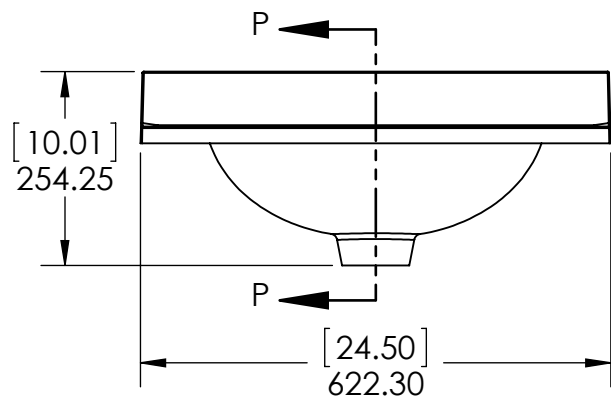

<b>PROPRIETARY AND CONFIDENTIAL</b> THE INFORMATION CONTAINED IN THIS DRAWING IS THE SOLE PROPERTY OF WOODCRAFTERS. ANY REPRODUCTION IN PART OR AS A WHOLE WITHOUT THE WRITTEN PERMISSION OF WOODCRAFTERS IS PROHIBITED.	UNLESS OTHERWISE SPECIFIED	NAME	DATE	 SIZE DWG. NO. <b>A</b> <i>New port 25 x 19 FG</i>	SHEET 1 OF 1 REV: <b>3</b>	
	DIMENSIONS ARE IN MM. AND (INCHES)	DRAWN	O. Razo			01/16/17
	TOLERANCES ARE	CHECKED	R. Rubio			01/16/17
	+0.125 [3.175] -0.125 [-3.175]	ENG APPR.	R. Rubio			01/16/17
	SCALE:1:10	MFG APPR.	C. Leal			01/16/17

ITEM ID	DESCRIPTION
VP24P5-AM	Vanity Pro 24x18in 5Pc Combo - Amber
VP24P5-CN	Vanity Pro 24x18in 5Pc Combo - Chestnut
VP24P5COM-AM /CN	Vanity Pro 24x18in 5Pc Combo - Chestnut / Amber . COM

REV	ECO#	DESCRIPTION	REV'D BY DATE	CHK'D BY DATE	APRV'D BY DATE
0		New Release	IASV 5/12/16	IASV 5/12/16	IASV 5/12/16

UNLESS OTHERWISE SPECIFIED  
 DIMENSIONS ARE IN mm and [inches] AND TOLERANCES ARE +/- 1.0 [0.04]

DRAWN BY:	IASV	5/12/16
CHECKED BY:	IASV	5/12/16
APPROVED BY:	IASV	5/12/16
DO NOT SCALE DRAWING	SCALE: 1:10	SIZE: A

TITLE:	<b>VANITY PRO 24" ASSEMBLY</b>	
PART NO:	PAGE 1 OF 1	REV: 0