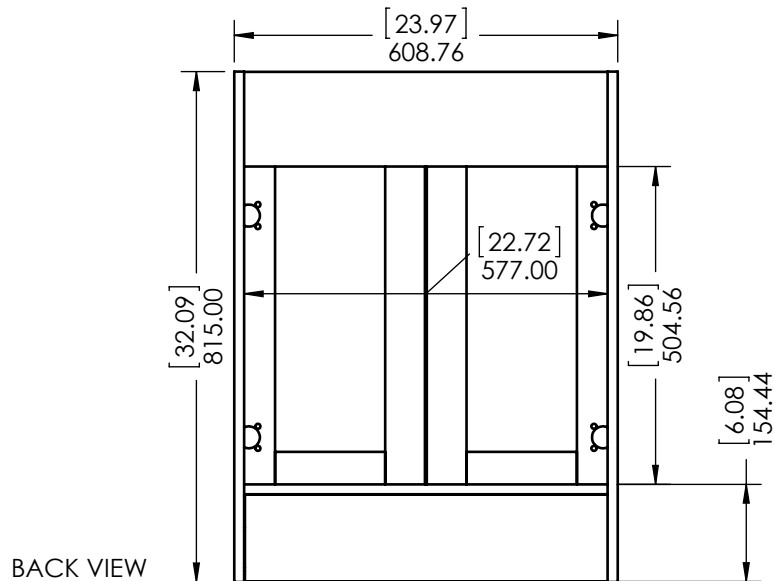

ID	Description	Technology
595043	Newport Blanco 25x19 en Fajilla (Combo)	Solid Color
N25GB-W	Newport 25x19 White Vtop	Solid Color
N2519GB- O	Newport 25x19 Onix Vtop	AB Composite

Rev #	Approved by	Change
1	V. Sanchez	New Model Added
2	R. Rubio	New Model Added
3	O. Razo	New Model Added

<b>PROPRIETARY AND CONFIDENTIAL</b> THE INFORMATION CONTAINED IN THIS DRAWING IS THE SOLE PROPERTY OF WOODCRAFTERS. ANY REPRODUCTION IN PART OR AS A WHOLE WITHOUT THE WRITTEN PERMISSION OF WOODCRAFTERS IS PROHIBITED.	UNLESS OTHERWISE SPECIFIED	NAME	DATE	 SIZE DWG. NO. <b>A</b> <i>New port 25 x 19 FG</i>	SHEET 1 OF 1 REV: <b>3</b>	
	DIMENSIONS ARE IN MM. AND (INCHES)	DRAWN	O. Razo			01/16/17
	TOLERANCES ARE	CHECKED	R. Rubio			01/16/17
	+0.125 [3.175] -0.125 [-3.175]	ENG APPR.	R. Rubio			01/16/17
	SCALE:1:10	MFG APPR.	C. Leal			01/16/17

ITEM ID	DESCRIPTION
VP24P5-AM	Vanity Pro 24x18in 5Pc Combo - Amber
VP24P5-CN	Vanity Pro 24x18in 5Pc Combo - Chestnut
VP24P5COM-AM /CN	Vanity Pro 24x18in 5Pc Combo - Chestnut / Amber . COM

REV	ECO#	DESCRIPTION	REV'D BY DATE	CHK'D BY DATE	APRV'D BY DATE
0		New Release	IASV 5/12/16	IASV 5/12/16	IASV 5/12/16

UNLESS OTHERWISE SPECIFIED  
 DIMENSIONS ARE IN mm and [inches] AND TOLERANCES ARE +/- 1.0 [0.04]

DRAWN BY:	IASV	5/12/16
CHECKED BY:	IASV	5/12/16
APPROVED BY:	IASV	5/12/16
DO NOT SCALE DRAWING	SCALE: 1:10	SIZE: A