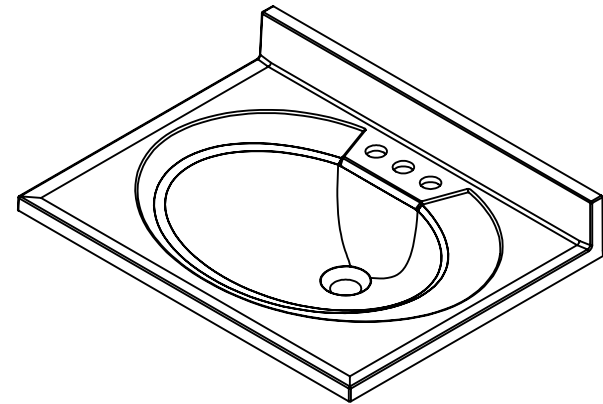

<b>PROPRIETARY AND CONFIDENTIAL</b> THE INFORMATION CONTAINED IN THIS DRAWING IS THE SOLE PROPERTY OF WOODCRAFTERS. ANY REPRODUCTION IN PART OR AS A WHOLE WITHOUT THE WRITTEN PERMISSION OF WOODCRAFTERS IS PROHIBITED.	UNLESS OTHERWISE SPECIFIED	NAME	DATE	 SIZE DWG. NO. <b>A</b> <i>New port 25 x 19 FG</i>	SHEET 1 OF 1 REV: <b>3</b>	
	DIMENSIONS ARE IN MM. AND (INCHES)	DRAWN	O. Razo			01/16/17
	TOLERANCES ARE	CHECKED	R. Rubio			01/16/17
	+0.125 [3.175] -0.125 [-3.175]	ENG APPR.	R. Rubio			01/16/17
	SCALE:1:10	MFG APPR.	C. Leal			01/16/17

ITEM ID	DESCRIPTION
VP24P5-AM	Vanity Pro 24x18in 5Pc Combo - Amber
VP24P5-CN	Vanity Pro 24x18in 5Pc Combo - Chestnut
VP24P5COM-AM /CN	Vanity Pro 24x18in 5Pc Combo - Chestnut / Amber . COM

REV	ECO#	DESCRIPTION	REV'D BY DATE	CHK'D BY DATE	APRV'D BY DATE
0		New Release	IASV 5/12/16	IASV 5/12/16	IASV 5/12/16

TITLE:	<b>VANITY PRO 24" ASSEMBLY</b>	
PART NO:	PAGE 1 OF 1	REV: 0