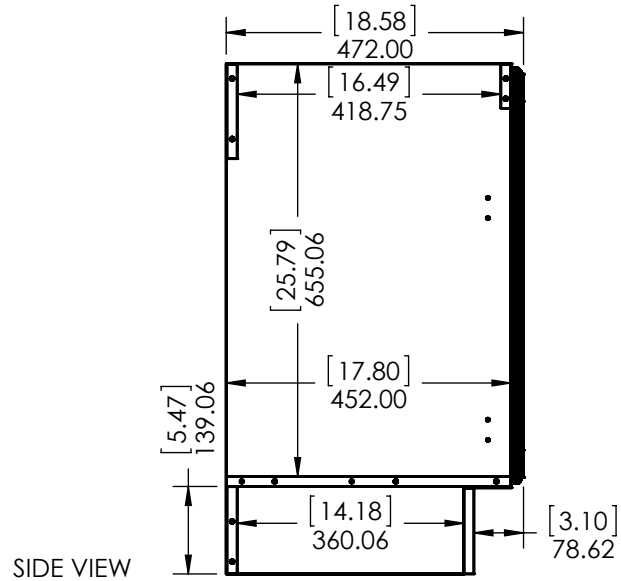

ID	Description	Technology
595043	Newport Blanco 25x19 en Fajilla (Combo)	Solid Color
N25GB-W	Newport 25x19 White Vtop	Solid Color
N2519GB- O	Newport 25x19 Onix Vtop	AB Composite

Rev #	Approved by	Change
1	V. Sanchez	New Model Added
2	R. Rubio	New Model Added
3	O. Razo	New Model Added

<b>PROPRIETARY AND CONFIDENTIAL</b> THE INFORMATION CONTAINED IN THIS DRAWING IS THE SOLE PROPERTY OF WOODCRAFTERS. ANY REPRODUCTION IN PART OR AS A WHOLE WITHOUT THE WRITTEN PERMISSION OF WOODCRAFTERS IS PROHIBITED.	UNLESS OTHERWISE SPECIFIED	NAME	DATE	 SIZE DWG. NO. <b>A</b> <i>New port 25 x 19 FG</i>	SHEET 1 OF 1 REV: <b>3</b>	
	DIMENSIONS ARE IN MM. AND (INCHES)	DRAWN	O. Razo			01/16/17
	TOLERANCES ARE	CHECKED	R. Rubio			01/16/17
	+0.125 [3.175] -0.125 [-3.175]	ENG APPR.	R. Rubio			01/16/17
	SCALE:1:10	MFG APPR.	C. Leal			01/16/17

ITEM ID	DESCRIPTION
VP24P5-AM	Vanity Pro 24x18in 5Pc Combo - Amber
VP24P5-CN	Vanity Pro 24x18in 5Pc Combo - Chestnut
VP24P5COM-AM /CN	Vanity Pro 24x18in 5Pc Combo - Chestnut / Amber . COM

REV	ECO#	DESCRIPTION	REV'D BY DATE	CHK'D BY DATE	APRV'D BY DATE
0		New Release	IASV 5/12/16	IASV 5/12/16	IASV 5/12/16

UNLESS OTHERWISE SPECIFIED  
 DIMENSIONS ARE IN mm and [inches] AND TOLERANCES ARE +/- 1.0 [0.04]

DRAWN BY:	IASV	5/12/16
CHECKED BY:	IASV	5/12/16
APPROVED BY:	IASV	5/12/16
DO NOT SCALE DRAWING	SCALE: 1:10	SIZE: A