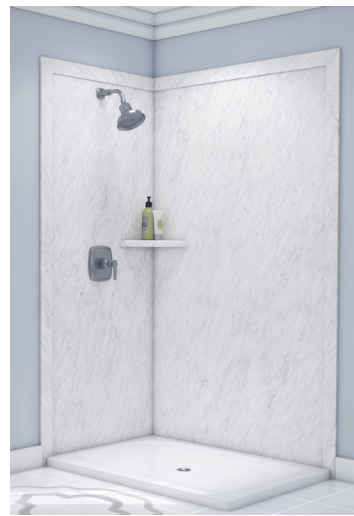

Mocha
Travertine (MT)

Petrafini
(PF)

Rainforest
(RF)

Silver Strata
(SS)

Triton
(TR)

White
(WH)

Go from a boring bathroom to an extraordinary bathroom in as little as a day!

Installing FlexStone is as Easy as 1-2-3

1. Cut panels to fit using a standard utility knife or power saw and adhere to walls with FlexStone adhesive.

2. Cut trim moldings to fit over edges of wall panels and adhere in place.

3. Install accessories and seal all corners and joints with 100% silicone.

- ◆ STONE COLORS
- ◆ QUICK INSTALLATION
- ◆ EASY MAINTENANCE

All FlexStone products include a 10-year limited warranty.

TUB & SHOWER SURROUNDS

Elegance 2

2-Panel
Model: SSK48367821
Size: Kit covers up to 48"W x 36"D x 80"H

- For use in left or right corner showers

**Shown in Frost*

FLEXSTONE SHOWER BASE

**Shown in Calacatta White*

- Lined with FlexStone to perfectly match shower walls
- Durable fiberglass frame provides rigidity and support
- High-density EPS foam levels and supports the base
- Durable, non-slip surface
- Available in all FlexStone colors