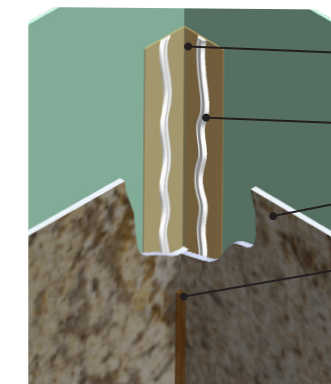

- For use in left or right corner showers

**Shown in Frost*

FLEXSTONE SHOWER BASE

**Shown in Calacatta White*

- Lined with FlexStone to perfectly match shower walls
- Durable fiberglass frame provides rigidity and support
- High-density EPS foam levels and supports the base
- Durable, non-slip surface
- Available in all FlexStone colors

- Can be used for either tub or shower installations
- Can be used for alcove or corner installations
- Includes 8"x20" leg panels for tub installations

**Shown in Calypso*

Splendor

2-Panel
Model: SSK40407821
Size: Kit covers up to 40"W x 40"D x 80"H

- Can be used with neo-angle or round corner shower bases

**Shown in Silver Strata*

Trim Moldings

Easy to install moldings for a professional look

Cover existing tile with the optional Remodel Trim Kit.

Quad-Lock™

Four Layers of Waterproof Protection

- Corner Flashing Tape
- Waterproof Adhesive
- FlexStone Panel
- Waterproof 100% Silicone

***Each bath kit contains wall panels, required trim molding, corner flashing tape, corner shelf with bracket, 8 tubes of adhesive, and 2 tubes of silicone.**