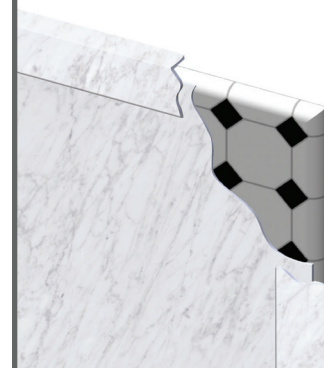

- For use in left or right corner showers

**Shown in Frost*

FLEXSTONE SHOWER BASE

**Shown in Calacatta White*

- Lined with FlexStone to perfectly match shower walls
- Durable fiberglass frame provides rigidity and support
- High-density EPS foam levels and supports the base
- Durable, non-slip surface
- Available in all FlexStone colors

**Shown in Everest*

Elegance 3

3-Panel
Model: SSK48367831
Size: Kit covers up to 48"W x 36"D x 80"H

- For use in alcove shower installations

**Shown in Mocha Travertine*

Royale

3-Panel
Model: SSK60367831
Size: Kit covers up to 60"W x 36"D x 80"H

- Can be used for either tub or shower installations
- Can be used for alcove or corner installations
- Includes 8"x20" leg panels for tub installations

**Shown in Calypso*

Splendor

2-Panel
Model: SSK40407821
Size: Kit covers up to 40"W x 40"D x 80"H

- Can be used with neo-angle or round corner shower bases

**Shown in Silver Strata*

Trim Moldings

Easy to install moldings for a professional look

Cover existing tile with the optional Remodel Trim Kit.

Quad-Lock™