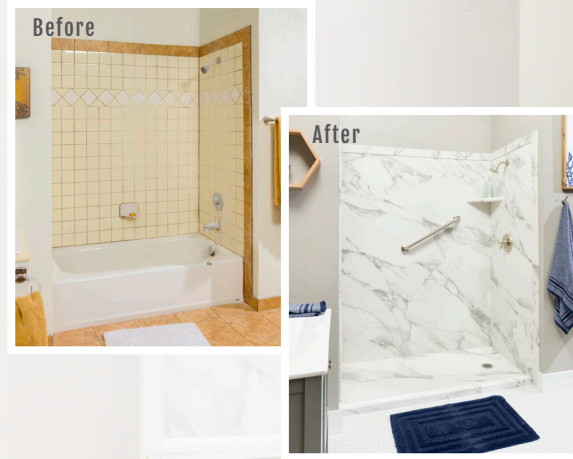

Mocha
Travertine (MT)

Petrafini
(PF)

Rainforest
(RF)

Silver Strata
(SS)

Triton
(TR)

White
(WH)

Go from a boring bathroom to an extraordinary bathroom in as little as a day!

Installing FlexStone is as Easy as 1-2-3

1. Cut panels to fit using a standard utility knife or power saw and adhere to walls with FlexStone adhesive.

2. Cut trim moldings to fit over edges of wall panels and adhere in place.

3. Install accessories and seal all corners and joints with 100% silicone.

- ◆ STONE COLORS
- ◆ QUICK INSTALLATION
- ◆ EASY MAINTENANCE

All FlexStone products include a 10-year limited warranty.

TUB & SHOWER SURROUNDS

Elegance 2

2-Panel
Model: SSK48367821
Size: Kit covers up to 48"W x 36"D x 80"H

- For use in left or right corner showers

**Shown in Frost*

FLEXSTONE SHOWER BASE

**Shown in Calacatta White*

- Lined with FlexStone to perfectly match shower walls
- Durable fiberglass frame provides rigidity and support
- High-density EPS foam levels and supports the base
- Durable, non-slip surface
- Available in all FlexStone colors