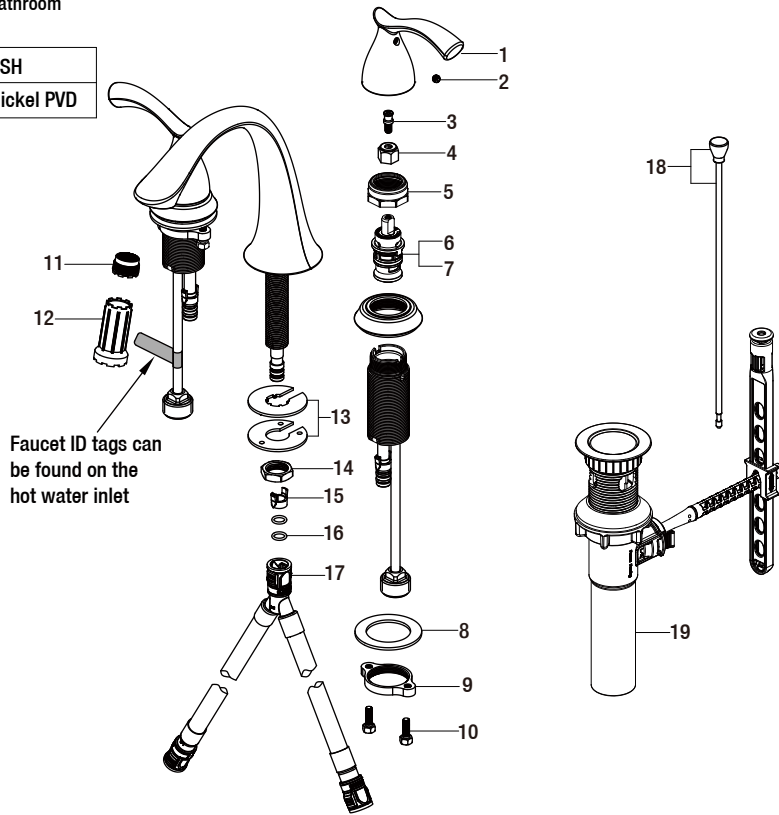

Replacement Parts List

Edgewood 8 in. Widespread 2-Handle High-Arc Bathroom
Faucet in Brushed Nickel

MODEL	STORE SKU #	FINISH
67392W-6A04	125344	Brushed Nickel PVD

Many replacement parts can be purchased online or at your local store. Please use the table below to identify the part SKU number needed, go to HOMEDEPOT.COM, and check for online and store availability. If you can't find the part you are looking for, please call 1-855-HD-GLACIER.

Part	Description	Part #	Internet SKU #	Store SKU #
1	Handle	RP1314904	206864763	
2	Set screw	RP50002		
3	Connector	RP50003		
4	Inverter	RP64044	206671349	
5	Bonnet	RP70193	206671342	
6	Cartridge (H)	RP20067	301158139	
7	Cartridge (C)	RP20068	301158129	
8	Washer	RP64147		
9	Nut	RP56059		
10	Screw	RP50004		

Part	Description	Part #	Internet SKU #	Store SKU #
11	Aerator	RP30191		
12	Plastic wrench	RP30040		
13	Washer	RP64193		
14	Nut	RP56062		
15	Block	RP70421		
16	O-ring	RP60002		
17	Quick connect assembly	RP70430		
18	Lift rod	RP4023404		
19	ClickInstall™ drain assembly	RP4022804		