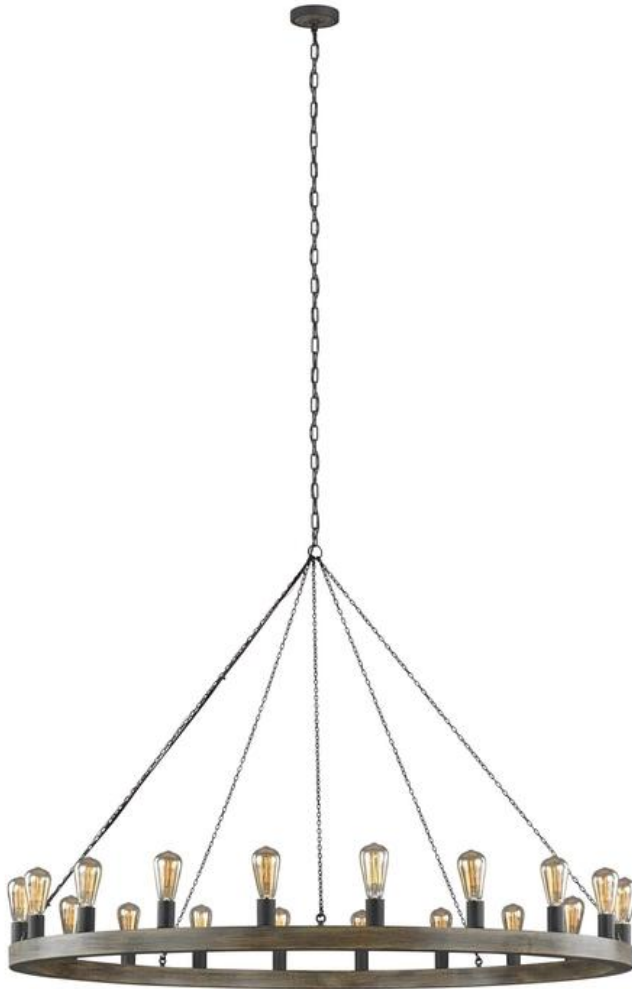

## F3933/20WOW/AF: 20-Light Chandelier

### Dimensions:

**Diameter:** 60"      **Wire:** 240" (color/Brown)  
**Height:** 40 1/2"      **Chain:** 84"  
**Weight:** 29.8 lbs.      **Mounting Proc.:** Screw Collar - Chain  
**Connection:** Mounted To Box

### Bulbs:

20 - Medium A19 75w Max. 120v - Not included

### Material List:

1 Body - Steel - Weathered Oak Wood / Antique Forged Iron