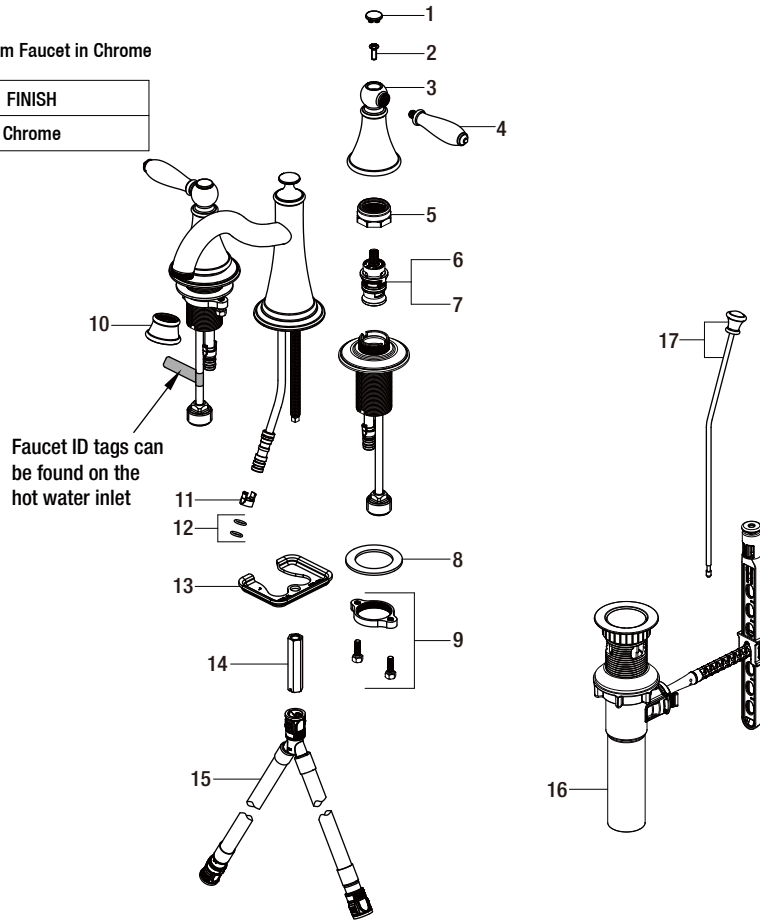

Replacement Parts List

Varina 8 in. Widespread 2-Handle High Arc Bathroom Faucet in Chrome

MODEL	SKU #	FINISH
HD67574W-6001	304367469	Chrome

Many replacement parts can be purchased online or at your local store. Please use the table below to identify the part SKU number needed, go to HOMEDEPOT.COM, and check for online and store availability. If you can't find the part you are looking for, please call 1-855-HD-GLACIER.

Part	Description	Part #	Internet SKU #	Store SKU #
1	Index	RP8024201		
2	Screw	RP50169		
3	Handle seat	RP1714801		
4	Handle	RP1318801		
5	Bonnet	RP70435	206864739	
6	Cartridge H	RP20079		
7	Cartridge C	RP20080		
8	Washer	RP64147		
9	Nut & Screw	RP56114		

Part	Description	Part #	Internet SKU #	Store SKU #
10	Aerator	RP3022001		
11	Block	RP70421		
12	O-ring	RP60002		
13	Washer	RP70228		
14	Nut	RP56012		
15	Quick connect hose	RP70430		
16	ClickInstall™ drain assembly	RP4022801		
17	Lift rod	RP4026401		