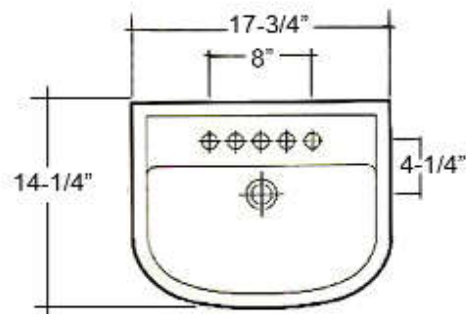

COMPACT 450 PEDESTAL LAVATORY

Cat. No.
3-53X

Faucet not included

W: 17-3/4"
D: 14-1/4"
H: 32-3/8"

Column: 26-1/4"L x 6"W x 5-7/8"D

Interior Dimensions:

Basin Interior: 15-3/8"W x 8-1/2"D
Basin Depth: 5-5/8"
Mount bolts height: 29-1/4"
Mount holes cc: 8-1/2"

Features:

- ▶ Made of Vitreous China
- ▶ Available for 1-hole, 4" centerset or 8" widespread
- ▶ Pre-drilled overflow
- ▶ Mounting Hardware Included
- ▶ For ease installation order **Hangers** (pair) or **Bracket** (one)

Colors:

WH White

Compliance Certification
Meets or exceeds the following specifications: ASME A112.19.2 2013 and CSA B45.1-13 for ceramic plumbing fixtures.

Dimensions of fixture are nominal and may vary within the range of tolerances established by ASME Standard A112.19.2-2013. Dimensions and specifications subject to change without notice.