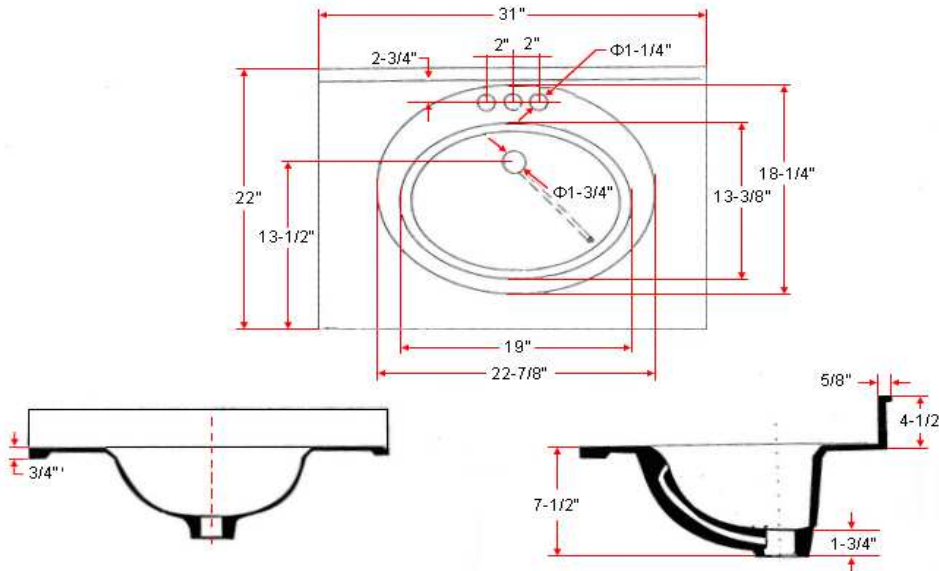

31" x 22" Oval Vanity Top

Specifications

- Material Content:** Cultured Marble
- Back splash:** Integrated
- Color:** Sandstone / Solid White / White on White / White on Bone
- Faucet Holes:** 3 holes, 4" center mount

Dimensions

Warranty & Compliances

- Warranty** 1 Year Limited Warranty
- UPC** Complaint
- CSA** Complaint
- ANSI** ANSI Z124.3 complaint

Order Codes & Finishes/Colors

	View Box	Sleeve Pack
Sandstone	551747	
Solid White	551374	552034
White on white	551168	550350
White on Bone	551200	550939