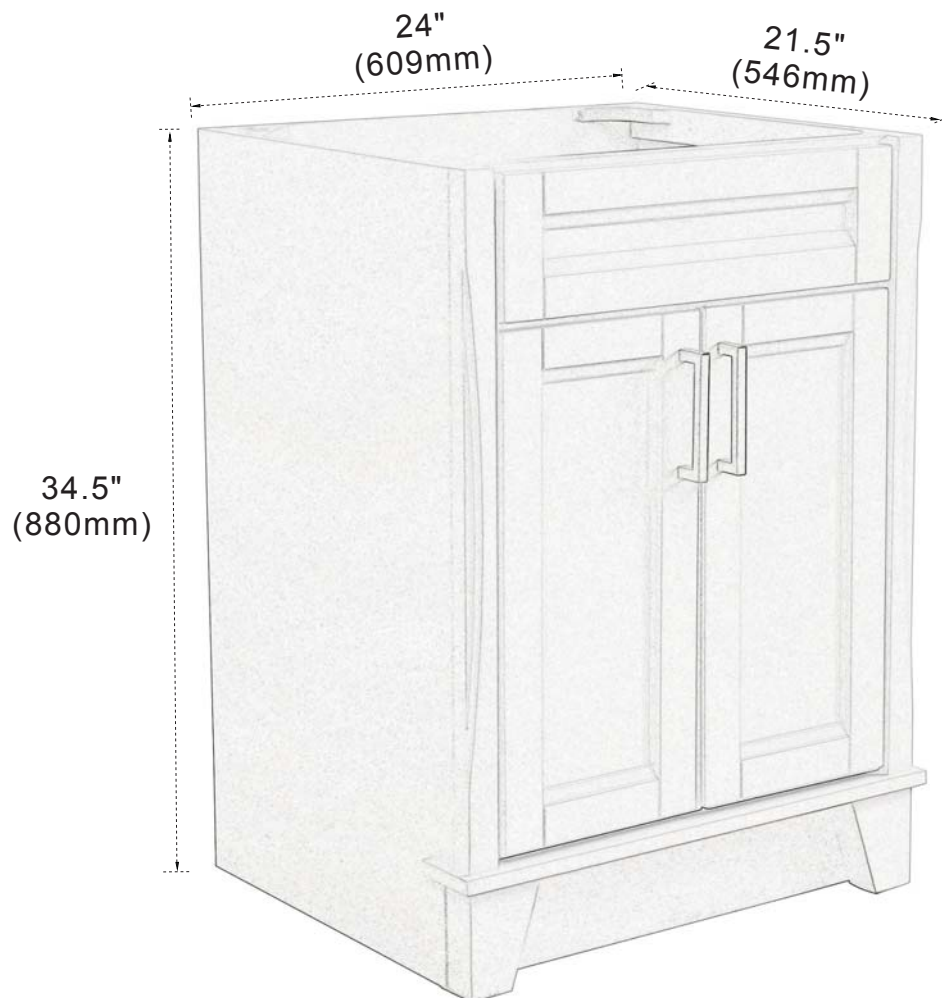

BELLATERRA HOME

Model: 700-24 (Counter top sold separately)

Features

1. Solid wood and Plywood;
2. Two soft closing doors;
3. One interior drawer with ball bearing glide;
4. Dovetail construction interior drawer;
5. Brush nickel hardware;

Colors / Finishes

BU - Dark Navy Blue;

**NOTE: SINK STYLE, SHAPE, FAUCET HOLES, CUTOUT ON TOP, VANITY MAY VARY FROM THE PICTURE ABOVE.
INSTRUCTIONAL PURPOSE ONLY.**

Professional installation is recommended.
www.bellaterra-home.com

Bellaterra Home LLC, All Rights Reserved 2019