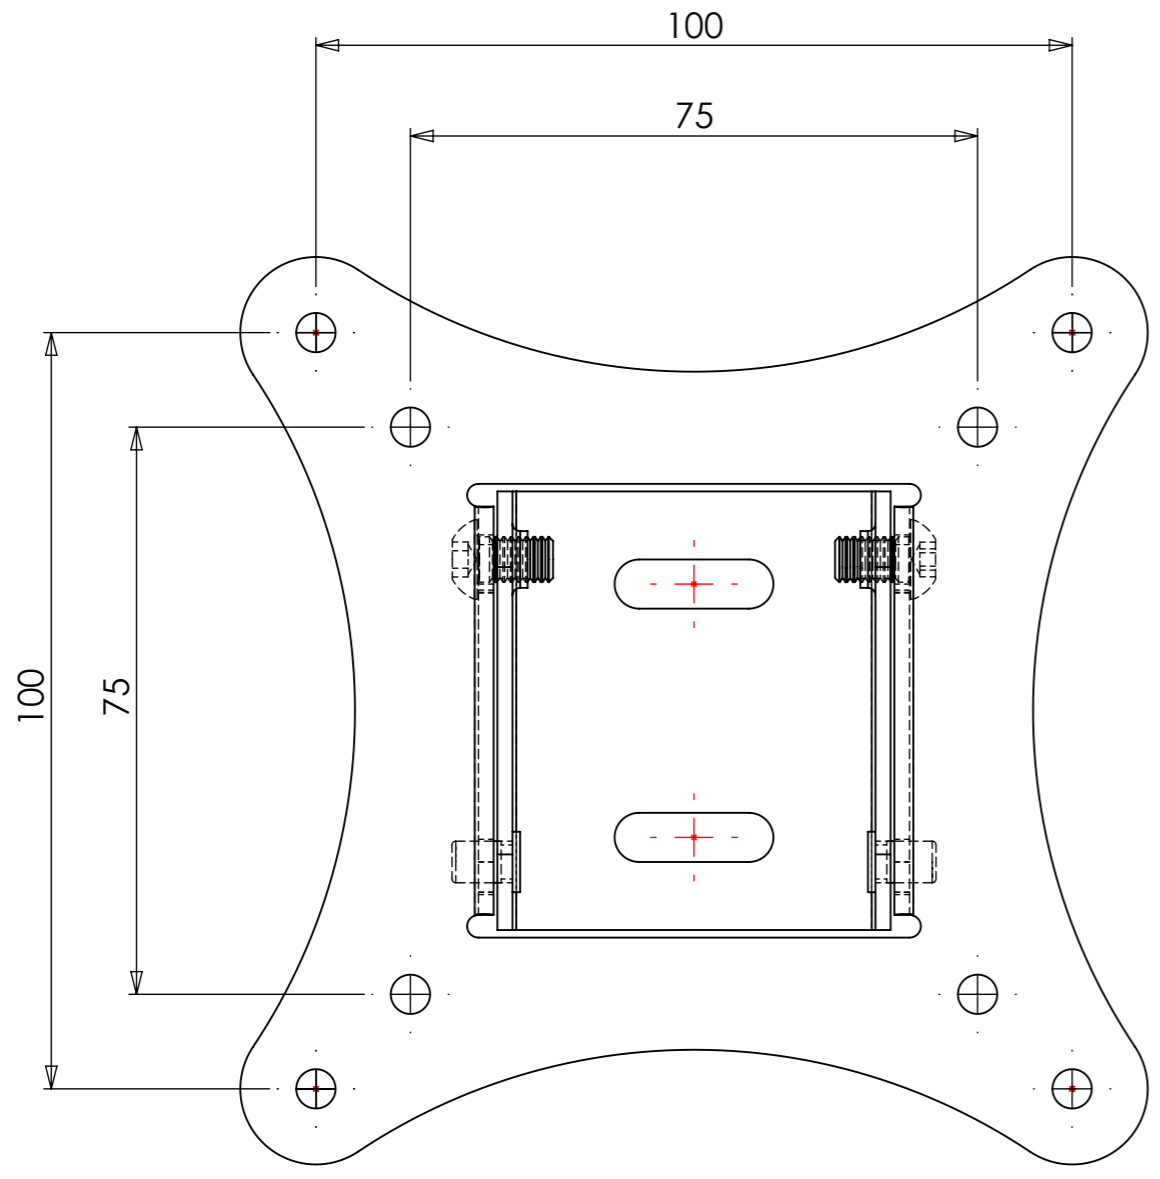

1 2 3 4 5 6 7 8

A
B
C
D
E
F

PRODUCT WEIGHT 317.19 grams
(AS SHOWN WITHOUT PACKAGING AND FIXINGS)

The copyright of this drawing is the property of Swift Mount