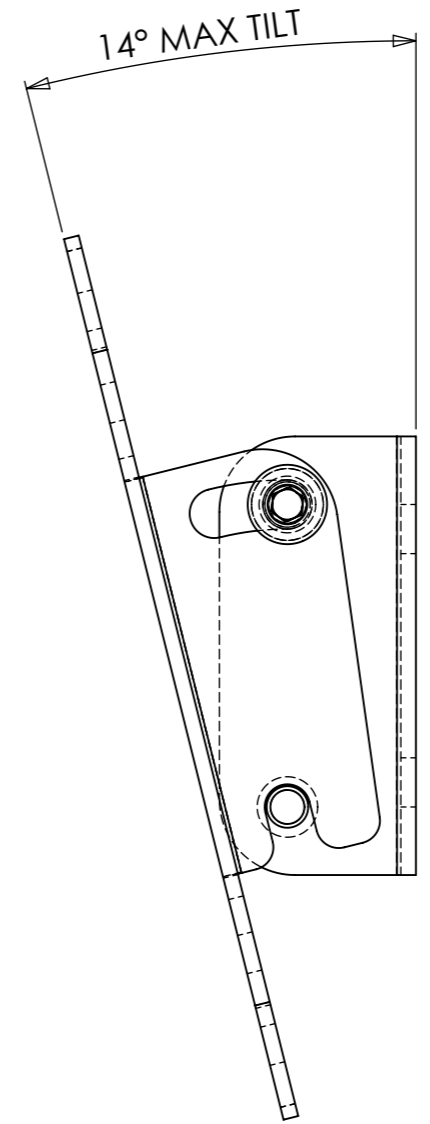

1 2 3 4 5 6 7 8

A
B
C
D
E
F

PRODUCT WEIGHT 317.19 grams
(AS SHOWN WITHOUT PACKAGING AND FIXINGS)

The copyright of this drawing is the property of Swift Mount