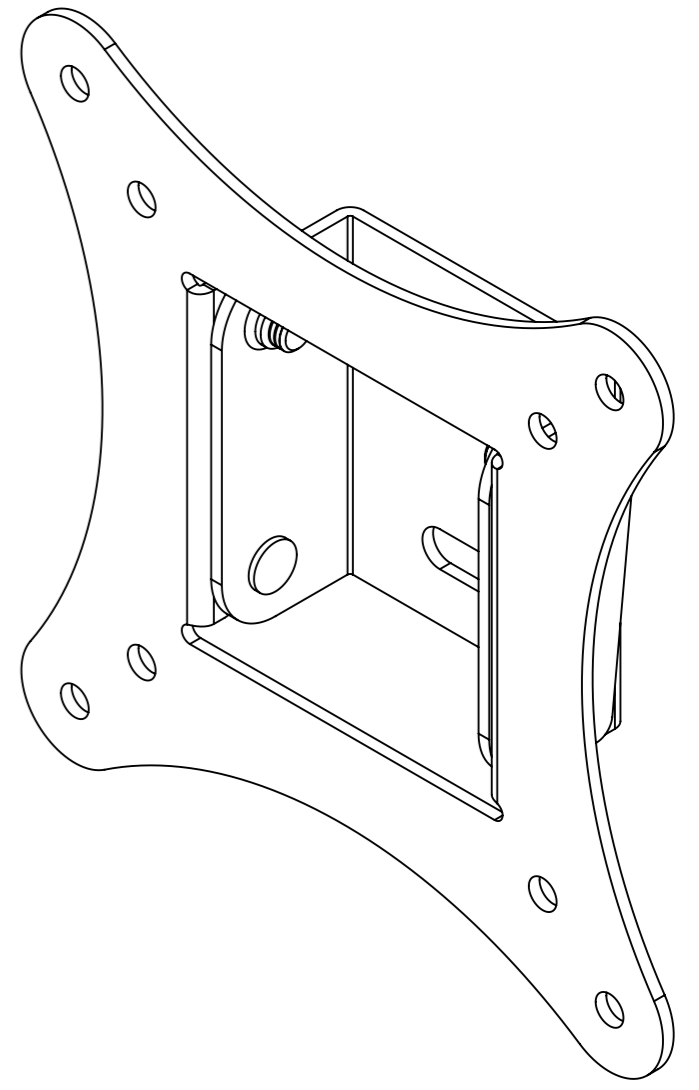

1 2 3 4 5 6 7 8

A
B
C
D
E
F

PRODUCT WEIGHT 317.19 grams
(AS SHOWN WITHOUT PACKAGING AND FIXINGS)

The copyright of this drawing is the property of Swift Mount