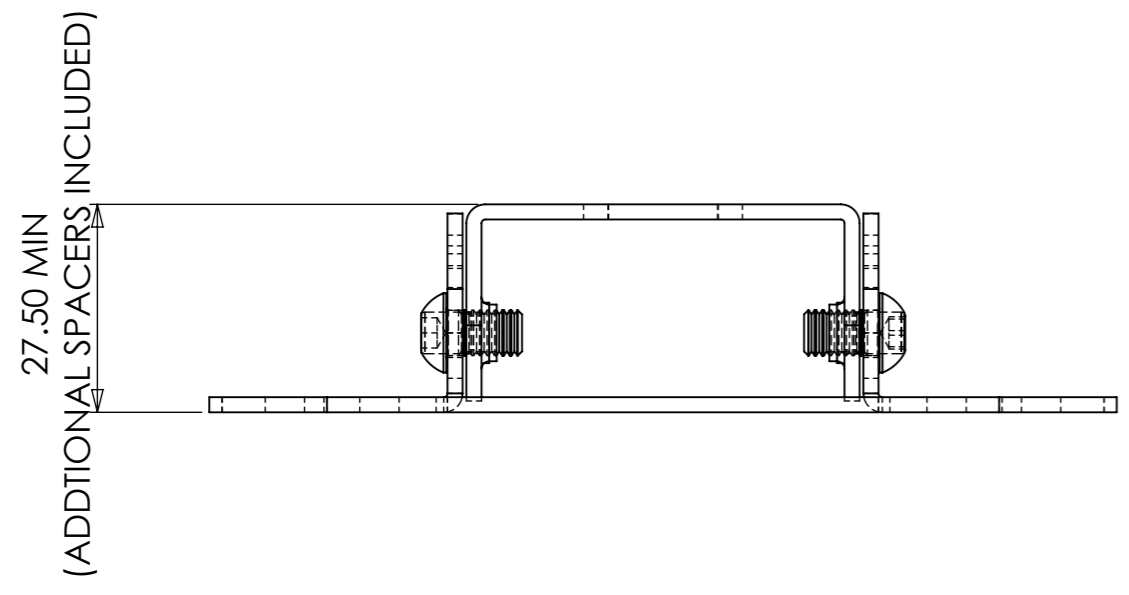

1 2 3 4 5 6 7 8

A
B
C
D
E
F

PRODUCT WEIGHT 317.19 grams
(AS SHOWN WITHOUT PACKAGING AND FIXINGS)

The copyright of this drawing is the property of Swift Mount