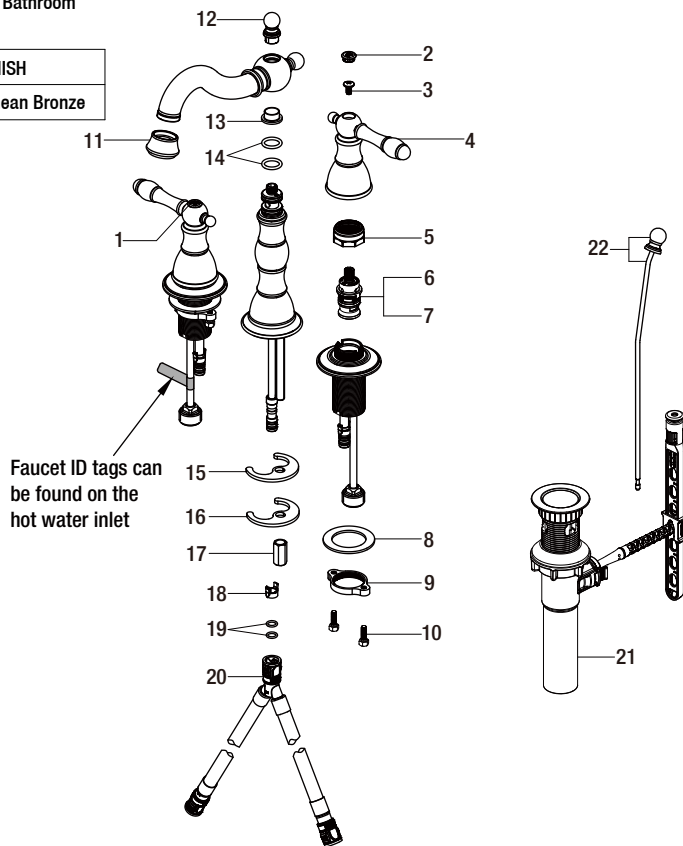

Replacement Parts List

Lyndhurst Series 8 in. Widespread 2-Handle High-Arc Bathroom
Faucet in Mediterranean Bronze

MODEL	SKU #	FINISH
HD67277W-8027H2	304367474	Mediterranean Bronze

Many replacement parts can be purchased online or at your local store. Please use the table below to identify the part SKU number needed, go to HOMEDEPOT.COM, and check for online and store availability. If you can't find the part you are looking for, please call 1-855-HD-GLACIER.

Part	Description	Part #	Internet SKU #	Store SKU #
1	Index H	RP1000127H2		
2	Index C	RP1000227H2		
3	Screw	RP50001		
4	Handle	RP1322927H2		
5	Bonnet nut	RP70435	206864739	
6	Cartridge H	RP20087		
7	Cartridge C	RP20088		
8	Washer	RP64147		
9	Nut	RP56059		
10	Screw	RP50004		
11	Aerator	RP3019727H2		
12	Cap	RP8000127H2		

Part	Description	Part #	Internet SKU #	Store SKU #
13	Wearable ring	RP64002		
14	O-ring	RP60008		
15	Rubber washer	RP64045		
16	Metal washer	RP64046		
17	Lock nut	RP56026		
18	Block	RP70421		
19	O-ring	RP60002		
20	Quick connecting hose	RP70430		
21	ClickInstall™ drain assembly	RP4022827H2		
22	Lift rod	RP4028427H2		