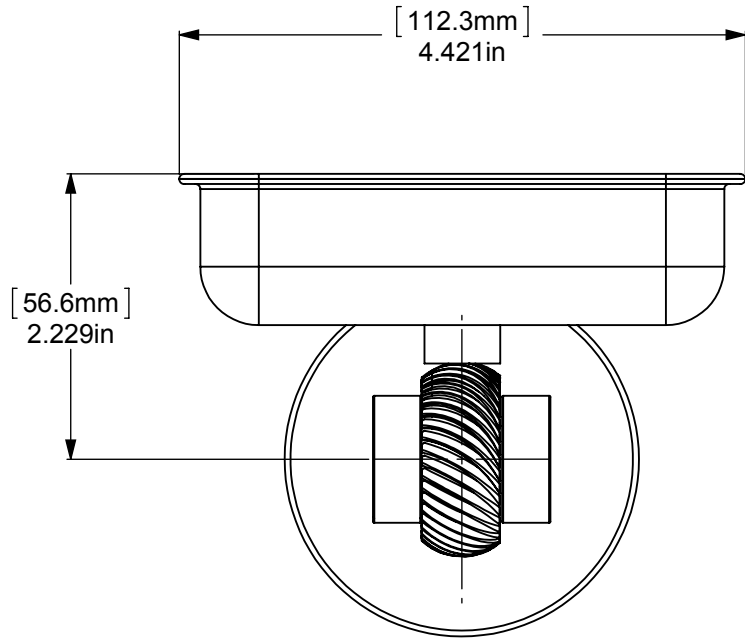

1	BPRD	BASE	1
2	TU12-2	TUBE	1
3	RGTWD	CONNECTOR	1
4	Card-1	END LOCK	2
5	HRRTS	PLATE	1

UNLESS OTHERWISE STATED

.X	±.3mm
.XX	±.15mm
.XXX	±.008mm

COPYRIGHT © Allied Brass 2017

THIRD ANGLE PROJECTION

DRAWN	7/6/2017	I.M
CHECKED	7/6/2017	P.D
APPROVED	7/6/2017	R.A

MATERIAL:	BRASS	
DESCRIPTION:	Satellite orbit Two Collection Wall Mounted Soap Dish	

FINISH	TBD
QUANTITY	TBD
DRAWING No.	7232T
REV	0
SCALE	1:1.5
SHEET: 01	A4