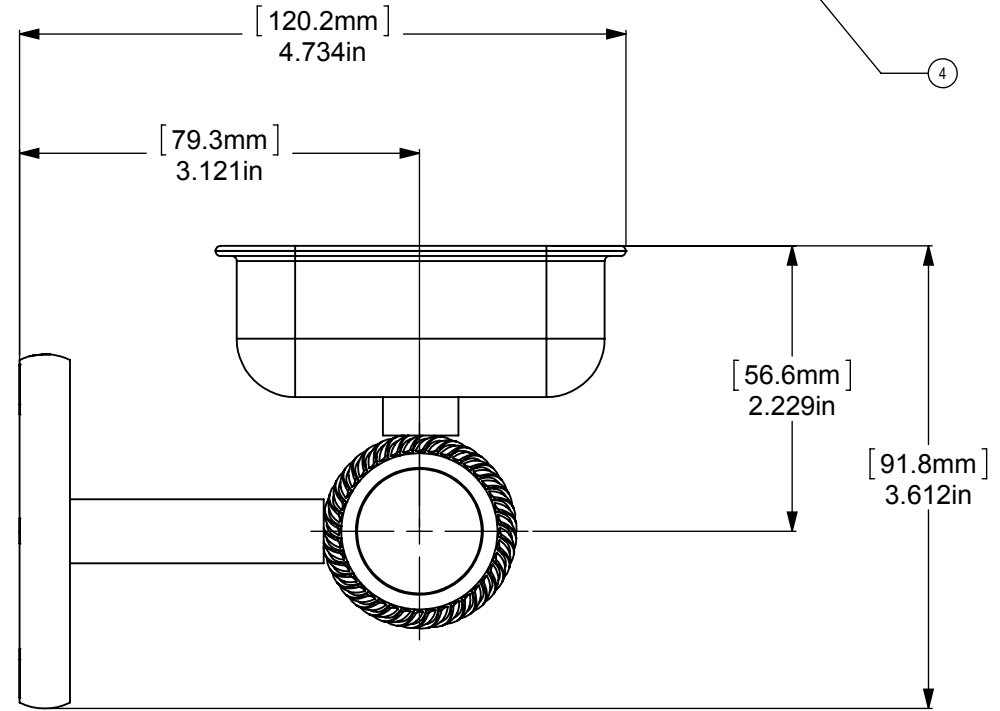

1	BPRD	BASE	1
2	TU12-2	TUBE	1
3	RGTWD	CONNECTOR	1
4	Card-1	END LOCK	2
5	HRRTS	PLATE	1

UNLESS OTHERWISE STATED

.X	±.3mm
.XX	±.15mm
.XXX	±.008mm

COPYRIGHT © Allied Brass 2017

THIRD ANGLE PROJECTION

DRAWN	7/6/2017	I.M
CHECKED	7/6/2017	P.D
APPROVED	7/6/2017	R.A

MATERIAL:	BRASS	
DESCRIPTION:	Satellite orbit Two Collection Wall Mounted Soap Dish	

FINISH	TBD
QUANTITY	TBD
DRAWING No.	7232T
REV	0
SCALE	1:1.5
SHEET: 01	A4