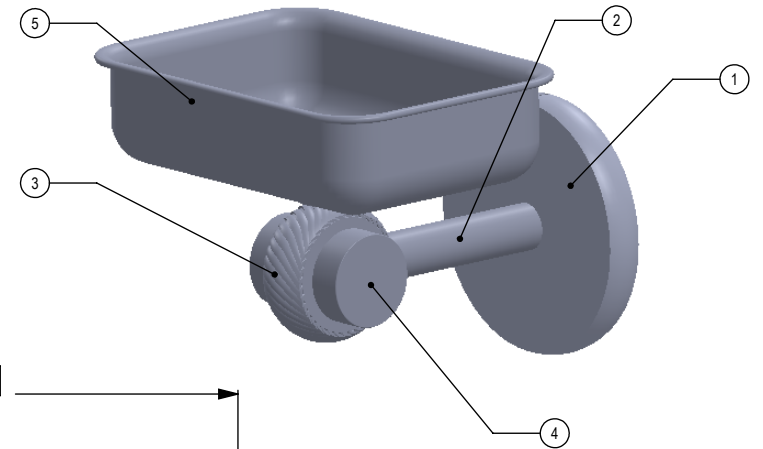

1	BPRD	BASE	1
2	TU12-2	TUBE	1
3	RGTWD	CONNECTOR	1
4	Card-1	END LOCK	2
5	HRRTS	PLATE	1

UNLESS OTHERWISE STATED

.X	±.3mm
.XX	±.15mm
.XXX	±.008mm

COPYRIGHT © Allied Brass 2017

THIRD ANGLE PROJECTION

DRAWN	7/6/2017	I.M
CHECKED	7/6/2017	P.D
APPROVED	7/6/2017	R.A

MATERIAL:	BRASS	
DESCRIPTION:	Satellite orbit Two Collection Wall Mounted Soap Dish	

FINISH	TBD
QUANTITY	TBD
DRAWING No.	7232T
REV	0
SCALE	1:1.5
SHEET: 01	A4