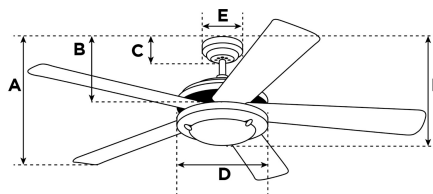

### Specifications

Size .....	52"
Blades.....	ABS Blades (Gray)
Blade Pitch.....	13°
Approved Location .....	Indoor
Suggested Room Size.....	Large Room (up to 15x15)
Down Rod.....	3/4" x 4"
Installation.....	Down Rod Only
Max. Ceiling Angle.....	N/A
Lead Wire .....	78"
Light Bulb Usage.....	Includes 17.5 Watt Integrated LED
Control .....	Remote Control Included
Motor Finish.....	Brushed Aluminum
Motor Material .....	Silicon Steel Motor 153mm x 17mm
Reverse Airflow.....	Yes
Capacitor .....	Triple
Switch Housing Cap.....	Not Included

### Warranty

Ceiling fans backed by our Limited Lifetime Warranty have a lifetime motor warranty and a 2-year warranty on all other parts.

A. Top of Canopy to Bottom of Blades .....	9.1"
B. Top of Canopy to Bottom of Switch House .....	11"
C. Top of Canopy to Bottom of Canopy .....	2.1"
D. Width of Motor Housing.....	8.4"
E. Width of Canopy.....	6.1"
F. Top of Canopy to Bottom of Glass .....	12.4"