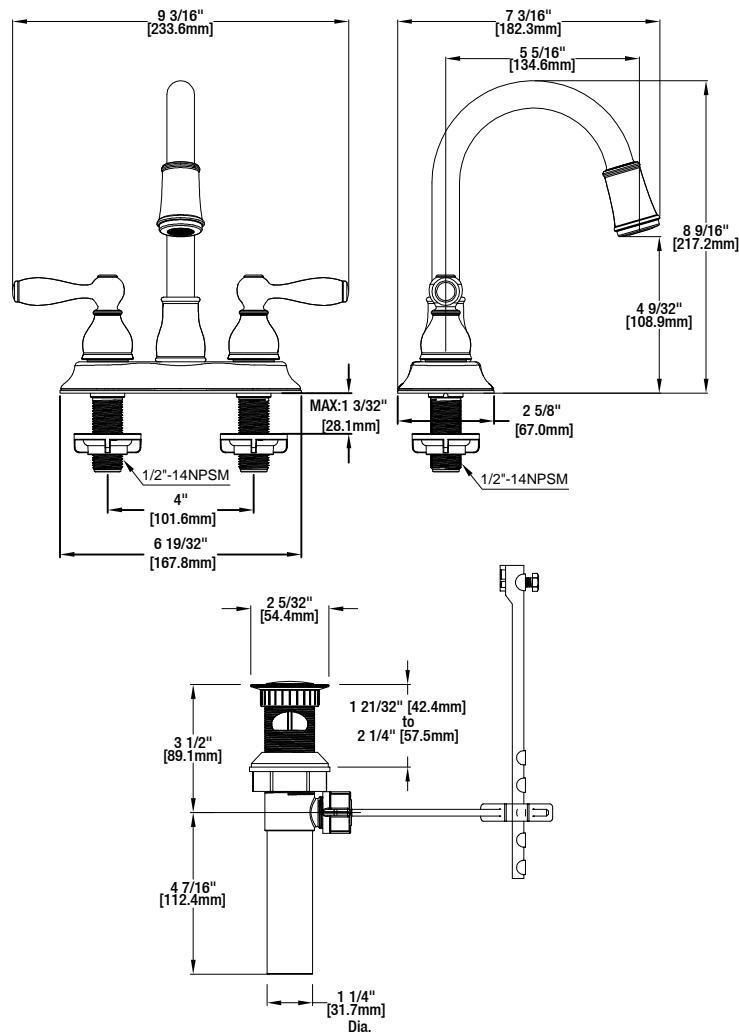

Mandouri LED 4in Bath Faucet

MODEL	YOW SKU#	FINISH
67513W-6401	703429	Polished Chrome
67513W-6404	704327	Brushed Nickel PVD
67513W-6427H2	704321	Mediterranean Bronze

FEATURES

- Requires 3-Hole Sink with 4" On-Center
- 1/2" IPS Connections
- Max Flow Rate: 1.2 gpm (4.5 L/min) at 60 psi
- Max Countertop Thickness: 1 3/32"
- Spout Reach: 5 5/16"
- Spout Height: 4 9/32"
- 1/4 Turn Ceramic Valve for Lifetime Drip-free Operation
- LED Spray Head
- With ABS Pop-up
- With Zinc Lever Handle
- Exposed Aerator

WARRANTY

- Limited Lifetime Warranty

INSTALLATION DIMENSIONS